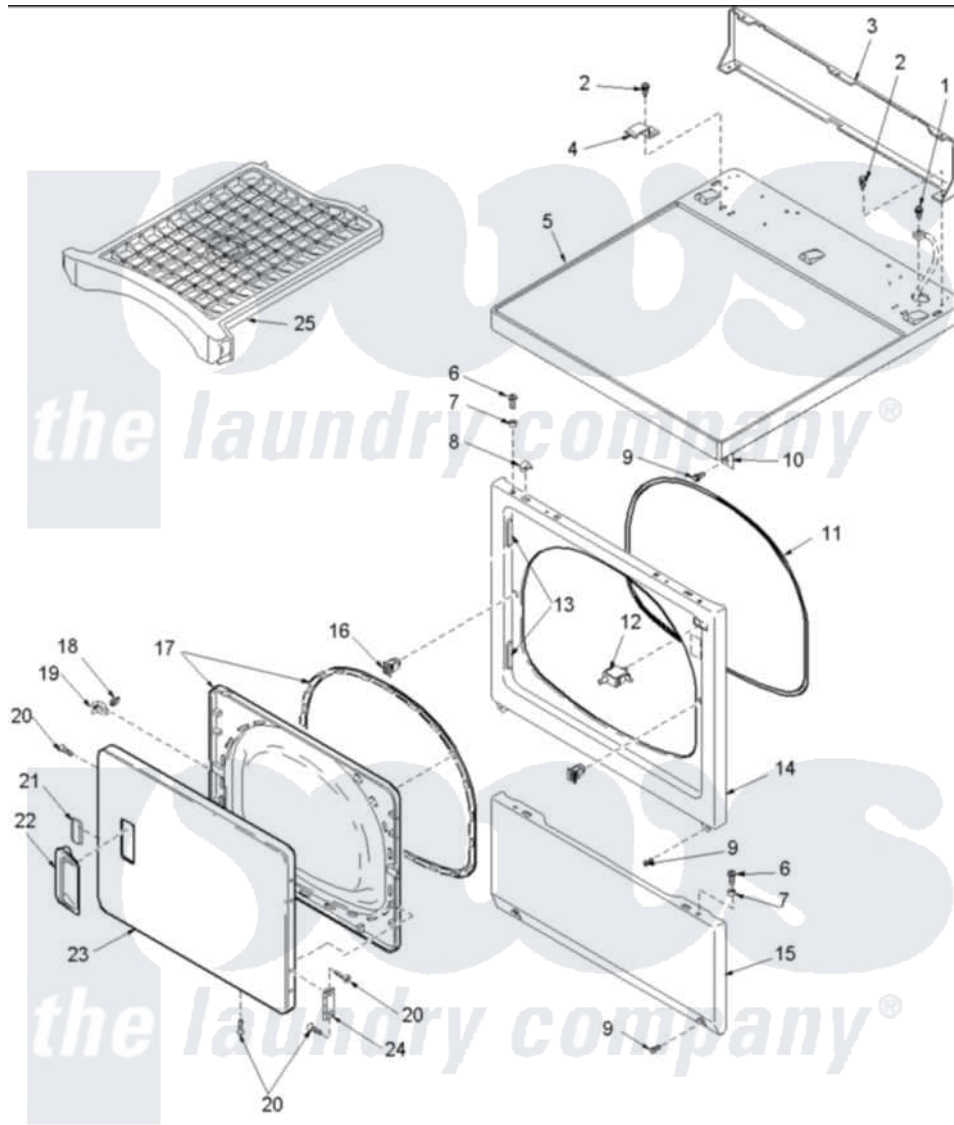

Amana ALE866SBW (BOM: PALE866SBW) 03 - DOOR AND FRONT, ACCESS, AND TOP PANEL

Amana Residential Amana ALE866SBW (BOM: PALE866SBW) Dryer Parts Parts Diagram 03 - DOOR AND FRONT, ACCESS, AND TOP PANEL
 Click on the part number to view part

Item	Original Part Number	Replaced By	Status	Part Description
3	40121401			Panel, Home Hood Back
4	Y503876			Clip, Hold Down
5	40070301W	37001027		Panel, Top
6	32671	Y014874		Screw, Idler Arm And Sleeve
7	505187			Locator, Panel
8	56080	22001650		Fastener, Spring
10	500084	40130801		Bracket, Top Mount
11	504005	511056		Seal Front Panel
12	Y504570	W10169313		Switch-Dor
13	503126			Plug, Hinge Hole
14	503656W	503656WP		Panel, Front
15	40045301W	40045301WP		Panel, Access
16	54660	LA-1003		Door Catch Kit
17	503643W	37001028		Seal And Liner, Assembly
18	500039	510181		Strike Doormetal