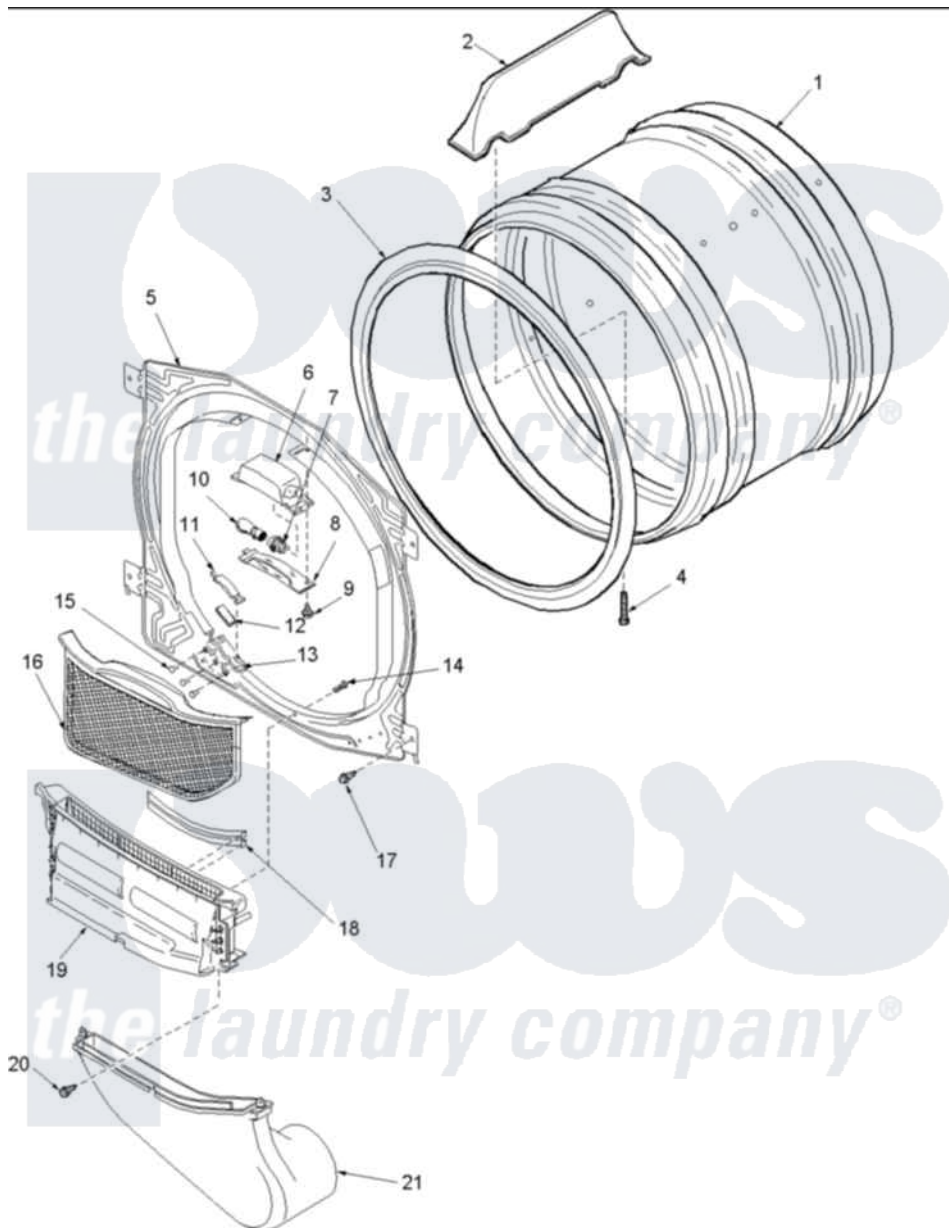

Amana ALE866SBW (BOM: PALE866SBW) 04 - FRONT BULKHEAD, AIR DUCT & CYLINDER

Amana Residential Amana ALE866SBW (BOM: PALE866SBW) Dryer Parts Parts Diagram 04 - FRONT BULKHEAD, AIR DUCT & CYLINDER
 Click on the part number to view part

Item	Original Part Number	Replaced By	Status	Part Description
1	40114902		Not Available	ASSY CYLINDER
2	503703	12002559		Baffle Kit
3	501801	37001132		Seal, Cylinder
4	Y62588			Screw, 10BT-12 X 1 Tap
5	503616W	503616WP		Assembly, Frt Bulkhead
6	503622	Y504452		Light Assembly
7	504458	Y504452		Light Assembly
8	40094301			Lens, Light
9	500227	505295		Screw, No.8ab-16 x 3/4 PH
10	Y60954	67001316		Bulb, Light
11	40116501	37001298		Glide- Dry
12	500121	510189		Pad Felt
13	37001036			Bracket, Cylinder Glide
15	37001031	3370225		Screw
16	Y503627	37001142		Filter, Lint