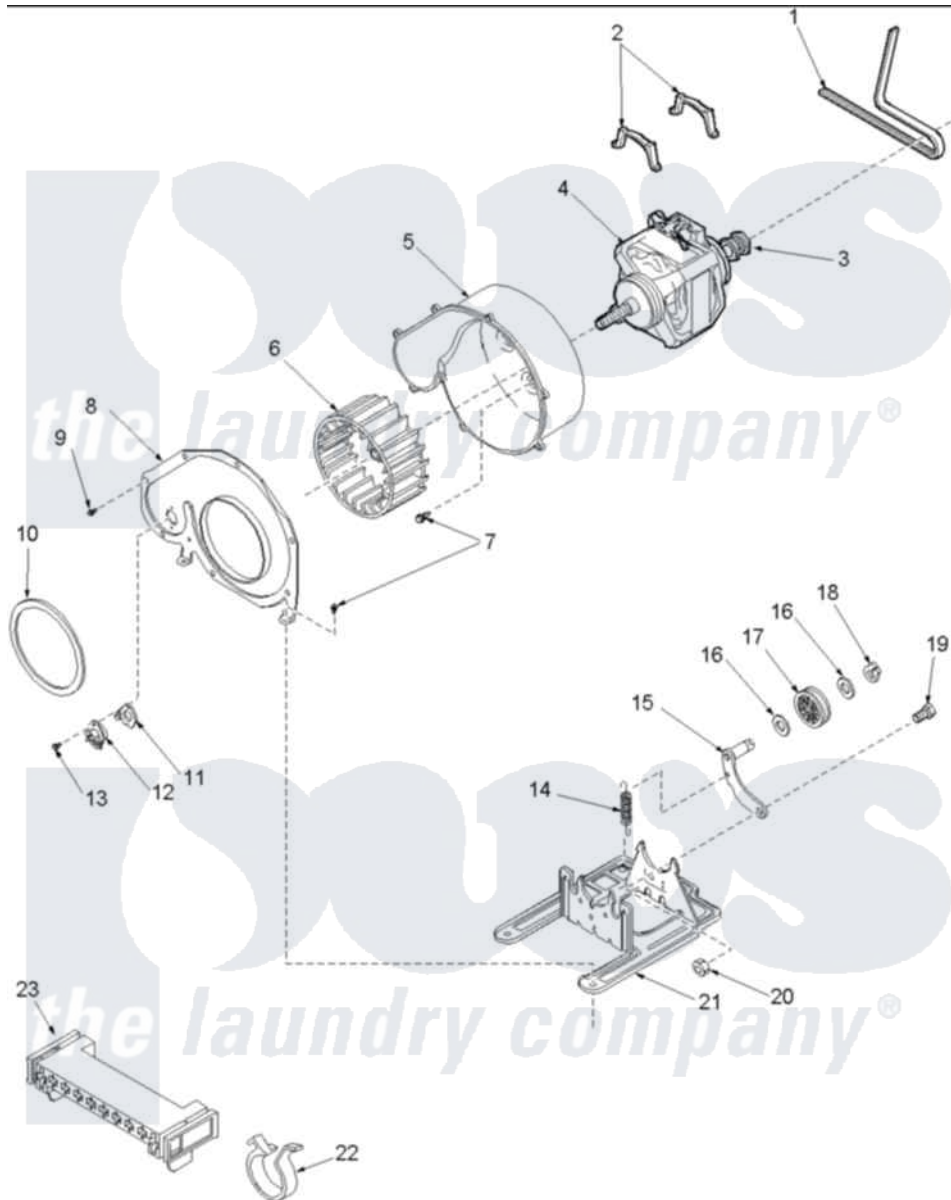

Amana ALE866SBW (BOM: PALE866SBW) 06 - MOTOR AND FAN ASSEMBLY

Amana Residential Amana ALE866SBW (BOM: PALE866SBW) Dryer Parts Parts Diagram 06 - MOTOR AND FAN ASSEMBLY

[Click on the part number to view part](#)

| Item | Original Part Number | Replaced By | Status | Part Description |
|------|--------------------------|--------------------------|--------|--|
| 1 | 40111201 | | | Belt, Cylinder |
| 2 | Y58047 | 660658 | | Clamp, Motor Mounting 343481 685441 |
| 3 | 40048501 | 2200376 | | Motor |
| 4 | 40099801 | 2200376 | | Motor |
| 5 | 56020 | | | Housing, Blower |
| 6 | 56000 | 510139P | | Assembly Blower Fan Package |
| 8 | 500078 | 511969P | | Kit Blower Housing And Cover |
| 10 | 40090001 | 37001119 | | Seal, Blower Housing |
| 11 | 61623 | | | Thermostat, Heater-BR |
| 12 | 503979 | | | Thermostat |
| 13 | 31260 | | | Screw, No.8 X 3/8 Ind H |
| 14 | 56076 | | | Spring, Idler |
| 15 | 500269 | 37001287 | | Assembly, Idler Lever/Shaft/Pulley |

| | | |
|----|------------------------|---|
| 16 | 52549 | Washer, 501 ID X3/4 Odx |
| 17 | Y54414 | Assembly, Wheel And Bearing |
| 18 | 23748 | Ring, Retaining |
| 19 | 500824 | Screw, 1/4-20 Unc Hex |
| 20 | 52566 | 27001225 Nut, Jam Mid Lock 1/4-20 |
| 21 | 503613 | Mount, Motor |
| 23 | 500338 | Housing-10 Position |