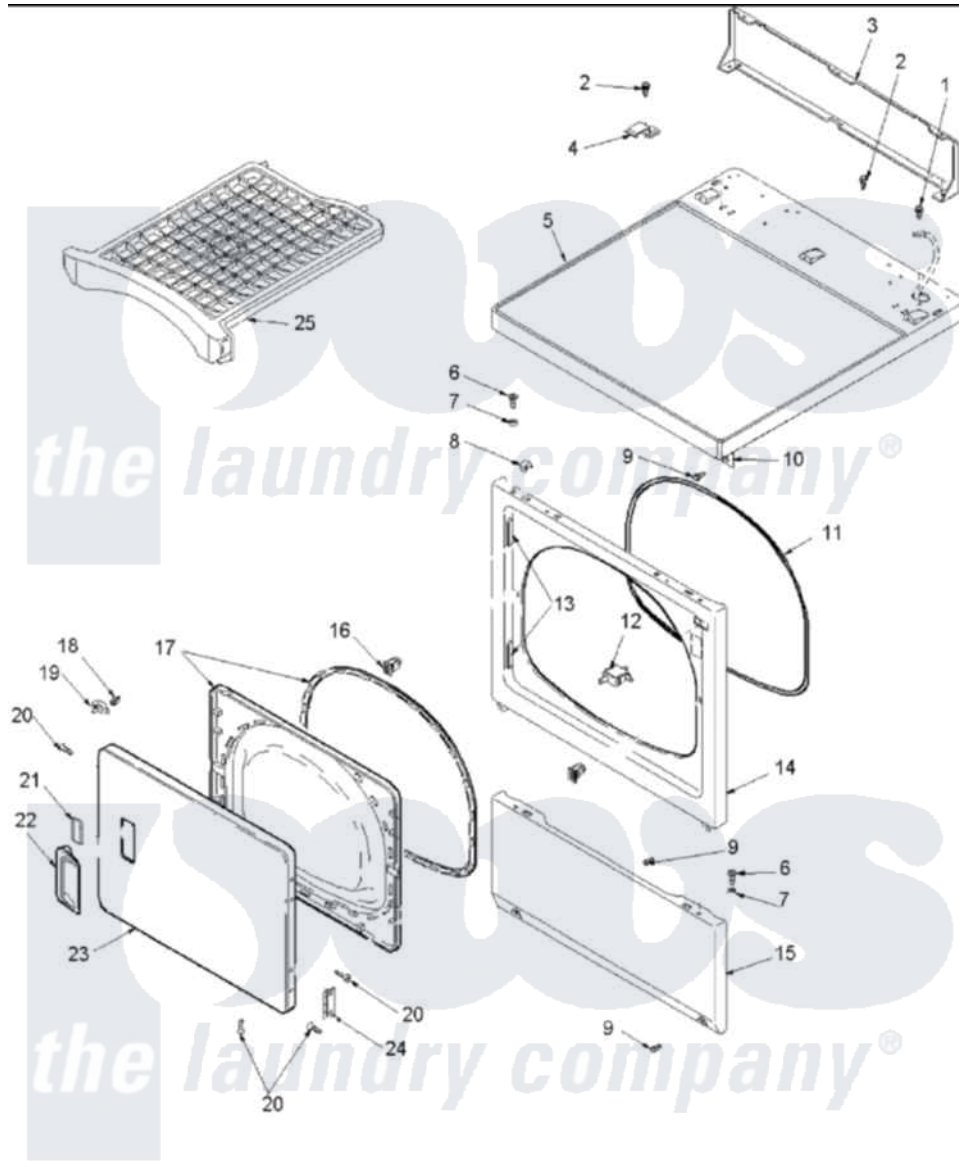

# Amana ALE866SCW 03 - DOOR & FRONT, ACCESS & TOP PANELS

Amana [Residential Amana ALE866SCW Dryer Parts](#) Parts Diagram 03 - DOOR & FRONT, ACCESS & TOP PANELS  
 Click on the part number to view part

Item	Original Part Number	Replaced By	Status	Part Description
1	<a href="#">503688</a>			Screw, 10B-16 X .34 I
2	501086	<a href="#">90767</a>		Screw, 8A X 3/8 HeX Washer Head Tapping
3	<a href="#">40121401</a>			Panel, Home Hood Back
4	<a href="#">Y503876</a>			Clip, Hold Down
5	40114301WP	<a href="#">37001027</a>		Panel, Top
6	32671	<a href="#">Y014874</a>		Screw, Idler Arm And Sleeve
7	<a href="#">505187</a>			Locator, Panel
8	56080	<a href="#">22001650</a>		Fastener, Spring
9	503661	<a href="#">27001200</a>		Screw
10	500084	<a href="#">40130801</a>		Bracket, Top Mount
11	504005	<a href="#">511056</a>		Seal Front Panel
12	Y504570	<a href="#">W10169313</a>		Switch-Dor
13	<a href="#">503126</a>			Plug, Hinge Hole
14	<a href="#">503656WP</a>			Panel, Front
15	<a href="#">40045301WP</a>			Panel, Access
16	54660	<a href="#">LA-1003</a>		Door Catch Kit

17	<a href="#">37001028</a>		Seal And Liner, Assembly
"	503643W	<a href="#">37001028</a>	Seal And Liner, Assembly
18	500039	<a href="#">510181</a>	Strike Doormetal
19	500223	<a href="#">40116201</a>	Bracket, Door Strike
20	<a href="#">500226</a>		Screw, 8b-16 x 5/8 Tap
21	<a href="#">505328</a>		Wedge, Door Handle
"	W10124350	Not Available	NOT REQUIRED PART OR SEE NOTE
22	<a href="#">33001241</a>		Handle, Door
"	<a href="#">R9800012</a>		Pull, Door
23	503654WP	<a href="#">12002136</a>	Door Handle
"	<a href="#">37001029</a>		Door, Dryer
24	<a href="#">Y503676</a>		Hinge, Door And Top