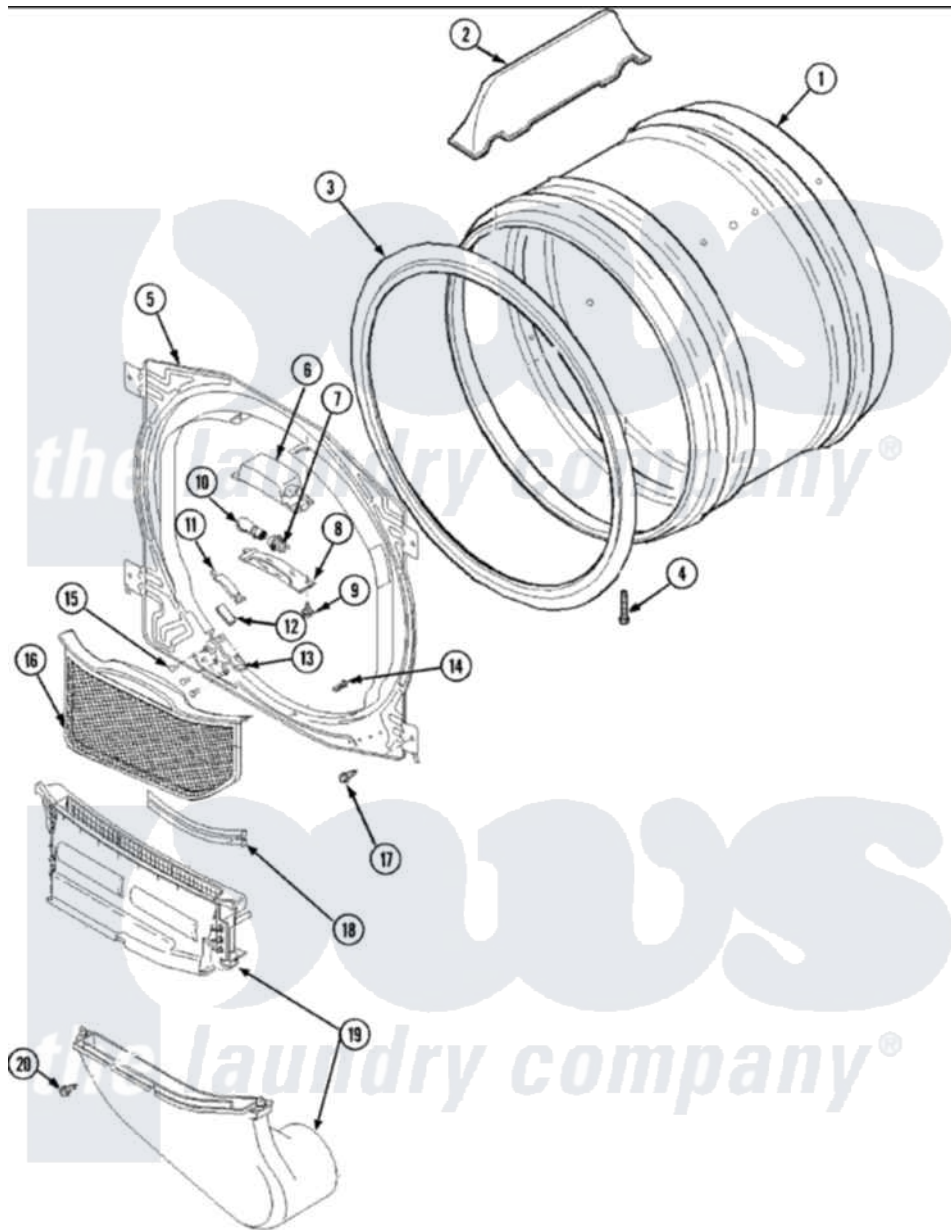

# Amana ALE866SCW 04 - FRONT BULKHEAD, AIR DUCT & DRUM

Amana Residential Amana ALE866SCW Dryer Parts Parts Diagram 04 - FRONT BULKHEAD, AIR DUCT & DRUM  
 Click on the part number to view part

Item	Original Part Number	Replaced By	Status	Part Description
1	504468P		Not Available	CYLINDER ASSEMBLY (STAINLESS)
2	503703	<a href="#">12002559</a>		Baffle Kit
3	501801	<a href="#">37001132</a>		Seal, Cylinder
4	<a href="#">Y62588</a>			Screw, 10BT-12 X 1 Tap
5	<a href="#">503616WP</a>			Assembly, Frt Bulkhead
6	503622	<a href="#">Y504452</a>		Light Assembly
7	<a href="#">Y504452</a>			Light Assembly
8	<a href="#">40094301</a>			Lens, Light
9	500227	<a href="#">505295</a>		Screw, No.8ab-16 x 3/4 PH
10	Y60954	<a href="#">67001316</a>		Bulb, Light
11	40116501	<a href="#">37001298</a>		Glide- Dry
12	500121	<a href="#">510189</a>		Pad Felt
13	<a href="#">37001036</a>			Bracket, Cylinder Glide
14	<a href="#">500226</a>			Screw, 8b-16 x 5/8 Tap
15	37001031	<a href="#">3370225</a>		Screw
16	40124401	<a href="#">37001142</a>		Filter, Lint

17	<a href="#">503688</a>		Screw, 10B-16 X .34 I
18	<a href="#">503625</a>		Sensor, Moisture
19	40124501	<a href="#">37001141</a>	Air Duct Assembly
20	<a href="#">501285</a>		Screw, No.12 X 9/16-Pla