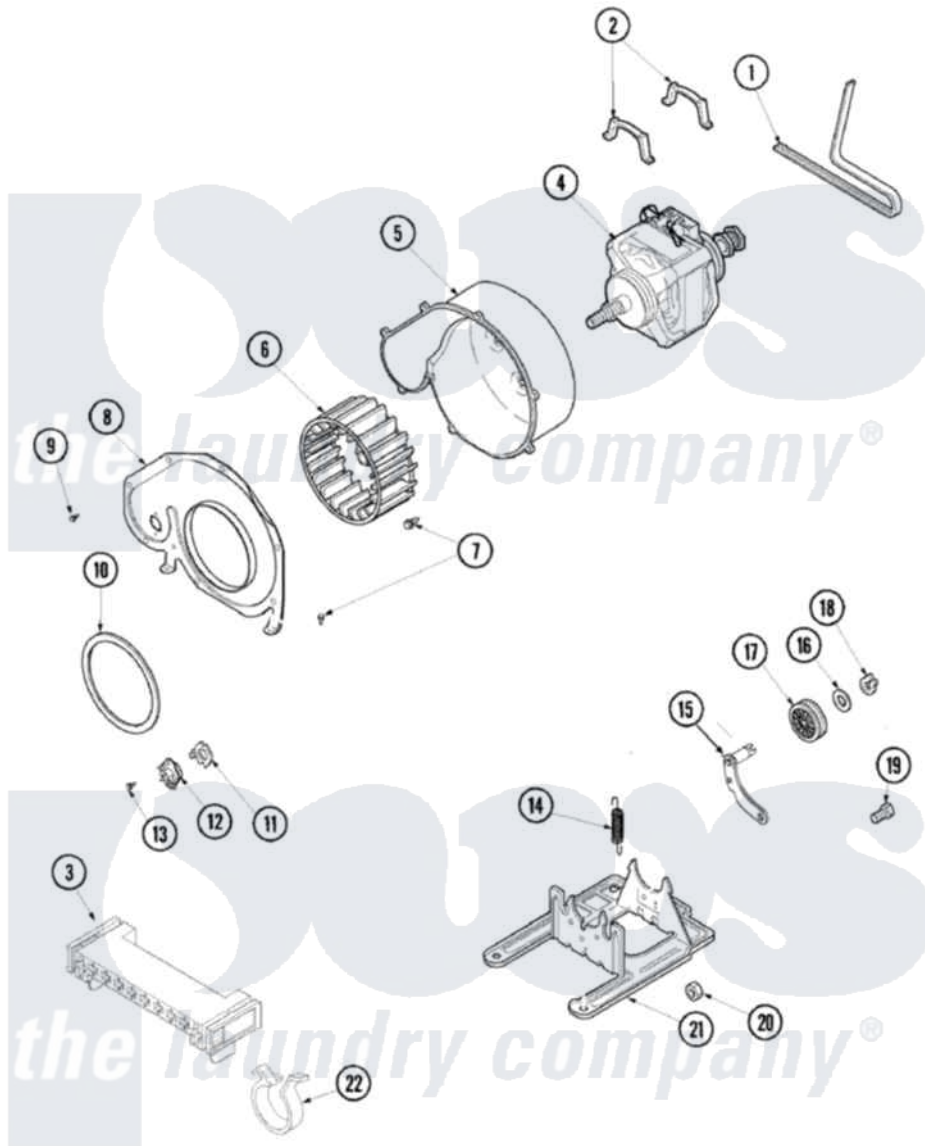

# Amana ALE866SCW 05 - MOTOR & FAN

Amana Residential Amana ALE866SCW Dryer Parts Parts Diagram 05 - MOTOR & FAN  
 Click on the part number to view part

Item	Original Part Number	Replaced By	Status	Part Description
1	<a href="#">40111201</a>			Belt, Cylinder
2	Y58047	<a href="#">660658</a>		Clamp, Motor Mounting 343481 685441
3	<a href="#">500338</a>			Housing-10 Position
4	40099801	<a href="#">2200376</a>		Motor
"	<a href="#">2200376</a>			Motor
5	<a href="#">56020</a>			Housing, Blower
6	56000	<a href="#">510139P</a>		Assembly Blower Fan Package
7	503661	<a href="#">27001200</a>		Screw
8	500078	<a href="#">511969P</a>		Kit Blower Housing And Cover
9	<a href="#">31260</a>			Screw, No.8 X 3/8 Ind H
10	40090001	<a href="#">37001119</a>		Seal, Blower Housing
11	<a href="#">61623</a>			Thermostat, Heater-BR
12	<a href="#">503979</a>			Thermostat
13	M0211217	<a href="#">489464</a>		Screw
14	<a href="#">56076</a>			Spring, Idler

15	40113501	<a href="#">37001144</a>	Assembly- Idler
16	<a href="#">52549</a>		Washer, 501 ID X3/4 Odx
17	<a href="#">Y54414</a>		Assembly, Wheel And Bearing
18	<a href="#">23748</a>		Ring, Retaining
19	<a href="#">500824</a>		Screw, 1/4-20 Unc Hex
20	52566	<a href="#">27001225</a>	Nut, Jam Mid Lock 1/4-20
21	<a href="#">503613</a>		Mount, Motor
22	<a href="#">504034</a>		Clip, Wire