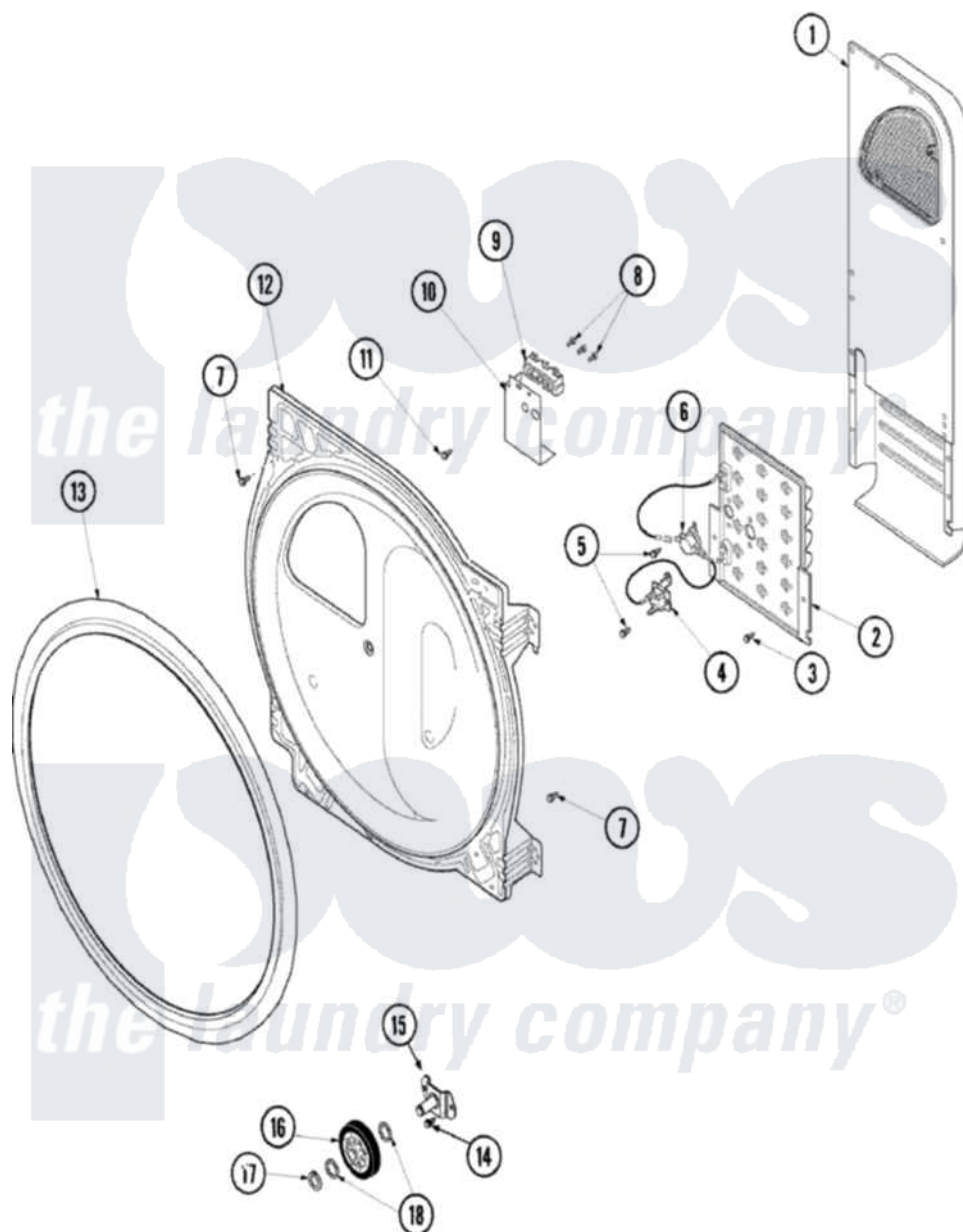

Amana ALE866SCW 06 - REAR BULKHEAD, AIR DUCT, HEATER & ROLLER

Amana Residential Amana ALE866SCW Dryer Parts Parts Diagram 06 - REAR BULKHEAD, AIR DUCT, HEATER & ROLLER

[Click on the part number to view part](#)

Item	Original Part Number	Replaced By	Status	Part Description
1	503605			Assembly, Heater Duct
2	61195	61927		Heater Assembly
3	503688			Screw, 10B-16 X .34 I
4	40113801			Fuse, Thermal
5	23222	3177991		Screw
6	Y504237			Thermostat, Limit
7	20530			Screw, 10-24 x 3/8 Hex
8	Y61199	3400094		Screw, 10-32 X 3/8
9	61923			Block, Terminal
10	Y504185			Shield, Terminal Block
11	501285			Screw, No.12 X 9/16-Pla
12	502614WP			Bulkhead, Rear
13	501801	37001132		Seal, Cylinder
14	503688			Screw, 10B-16 X .34 I
15	40113601			Assembly, Roller Brkt

16 500214

[37001042](#)

Assembly, Cylinder Roller

17 [23748](#)

Ring, Retaining

18 [52549](#)

Washer, 501 ID X3/4 Odx