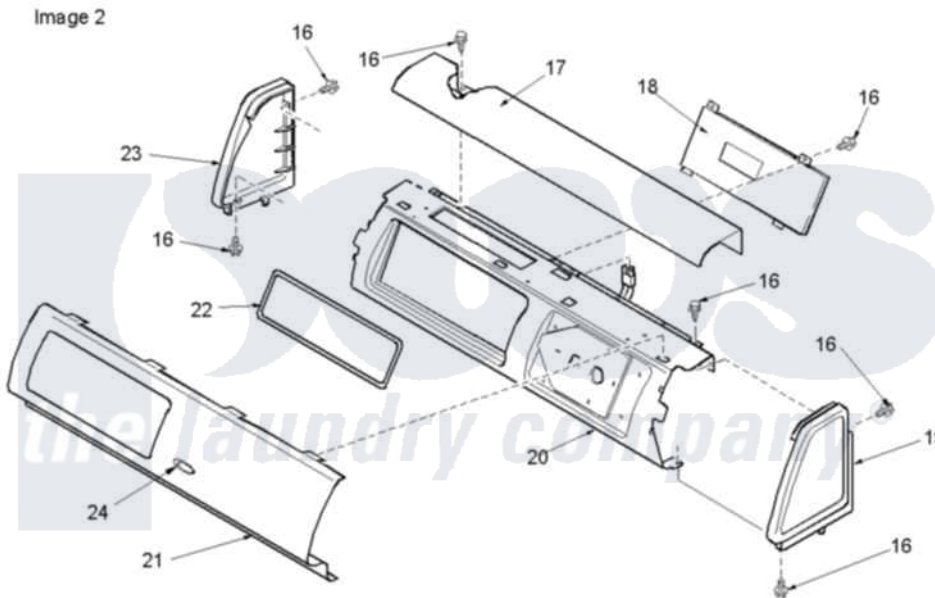

Amana ALE868QAW (BOM: PALE868QAW) 02 - CONTROL PANEL

Image 1

Image 2

Amana [Residential Amana ALE868QAW \(BOM: PALE868QAW\) Dryer Parts](#) Parts Diagram 02 - CONTROL PANEL
 Click on the part number to view part

Item	Original Part Number	Replaced By	Status	Part Description
2	503674W			Cover, Top
3	62173			Switch, Temperature Select
4	504166			Switch, Signal
5	40084301			Assembly, Moist Sensor Board
6	501523			Support, Circuit Board
7	40112801	R0000411		Timer
8	40012701W		Not Available	ENDCAP (RT-WHT)
9	40039611			Panel, Support
10	40109903W		Not Available	PANEL,GRAPHIC(WHITE)
11	40013601W	37001064		Knob- Time
12	38424W			Switch, Rocker
13	40083301			Medallion
14	40013401W	27001137		Knob Sele
15	40012702W			Endcap
NI	40092601	37001006		Harness, Wire Moisture Sensor