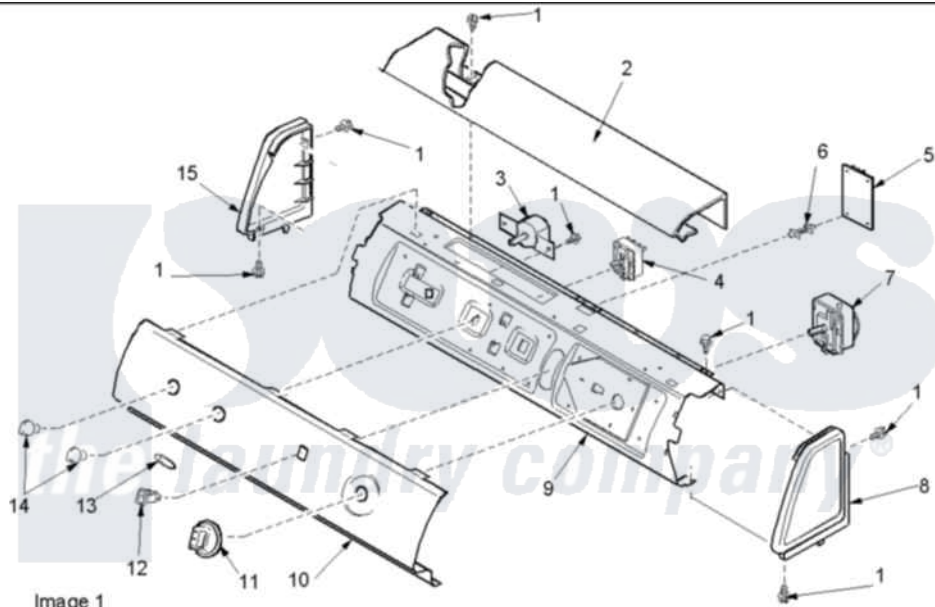

Amana ALE868QAW (BOM: PALE868QAW) 02 - CONTROL PANEL

Image 1

Image 2

Amana [Residential Amana ALE868QAW \(BOM: PALE868QAW\) Dryer Parts](#) Parts Diagram 02 - CONTROL PANEL
 Click on the part number to view part

Item	Original Part Number	Replaced By	Status	Part Description
2	503674W			Cover, Top
3	62173			Switch, Temperature Select
4	504166			Switch, Signal
5	40084301			Assembly, Moist Sensor Board
6	501523			Support, Circuit Board
7	40112801	R0000411		Timer
8	40012701W		Not Available	ENDCAP (RT-WHT)
9	40039611			Panel, Support
10	40109903W		Not Available	PANEL,GRAPHIC(WHITE)
11	40013601W	37001064		Knob- Time
12	38424W			Switch, Rocker
13	40083301			Medallion
14	40013401W	27001137		Knob Sele
15	40012702W			Endcap
NI	40092601	37001006		Harness, Wire Moisture Sensor