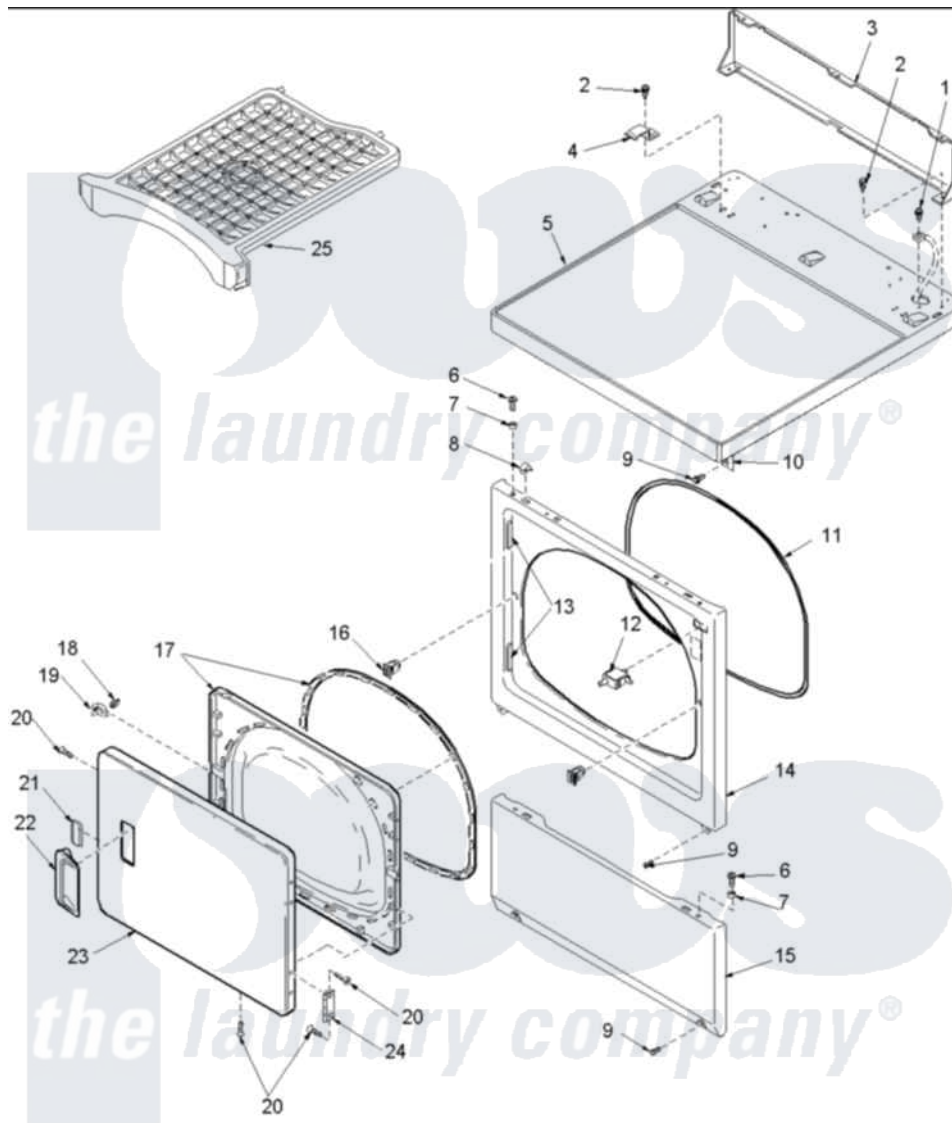

Amana ALE868QAW (BOM: PALE868QAW) 03 - DOOR AND FRONT, ACCESS, AND TOP PANEL

Amana Residential Amana ALE868QAW (BOM: PALE868QAW) Dryer Parts Parts Diagram 03 - DOOR AND FRONT, ACCESS, AND TOP PANEL
 Click on the part number to view part

Item	Original Part Number	Replaced By	Status	Part Description
3	500343		Not Available	PANEL,BACK(HOME HOOD)
4	Y503876			Clip, Hold Down
5	40070201W	37001027		Panel, Top
6	32671	Y014874		Screw, Idler Arm And Sleeve
7	505187			Locator, Panel
8	56080	22001650		Fastener, Spring
10	500084	40130801		Bracket, Top Mount
11	504005	511056		Seal Front Panel
12	Y504570	W10169313		Switch-Dor
13	503126			Plug, Hinge Hole
14	503639W	503656WP		Panel, Front
15	40110401W		Not Available	ASSY,PANEL ACCESS(WHITE)
16	54660	LA-1003		Door Catch Kit
17	503643W	37001028		Seal And Liner, Assembly