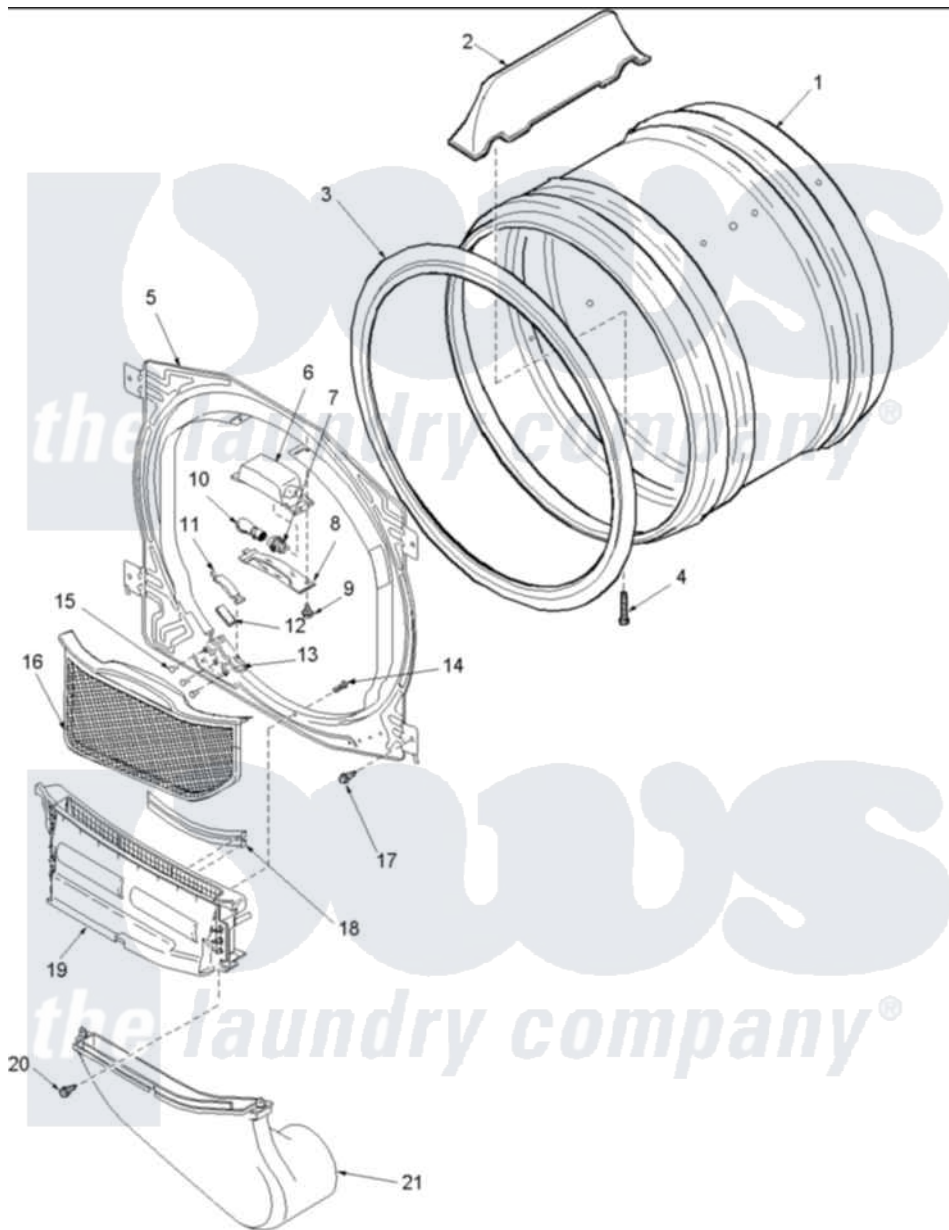

Amana ALE868QAW (BOM: PALE868QAW) 04 - FRONT BULKHEAD, AIR DUCT & CYLINDER

Amana Residential Amana ALE868QAW (BOM: PALE868QAW) Dryer Parts Parts Diagram 04 - FRONT BULKHEAD, AIR DUCT & CYLINDER
 Click on the part number to view part

Item	Original Part Number	Replaced By	Status	Part Description
1	40110101		Not Available	ASSY,CYLINDER HOME
2	503703	12002559		Baffle Kit
3	501801	37001132		Seal, Cylinder
4	Y62588			Screw, 10BT-12 X 1 Tap
5	503616W	503616WP		Assembly, Frt Bulkhead
6	503622	Y504452		Light Assembly
7	504458	Y504452		Light Assembly
8	40094301			Lens, Light
9	500227	505295		Screw, No.8ab-16 x 3/4 PH
10	Y60954	67001316		Bulb, Light
11	501553	37001298		Glide- Dry
"	40116501	37001298		Glide- Dry
12	500121	510189		Pad Felt
13	37001036			Bracket, Cylinder Glide
15	37001031	3370225		Screw