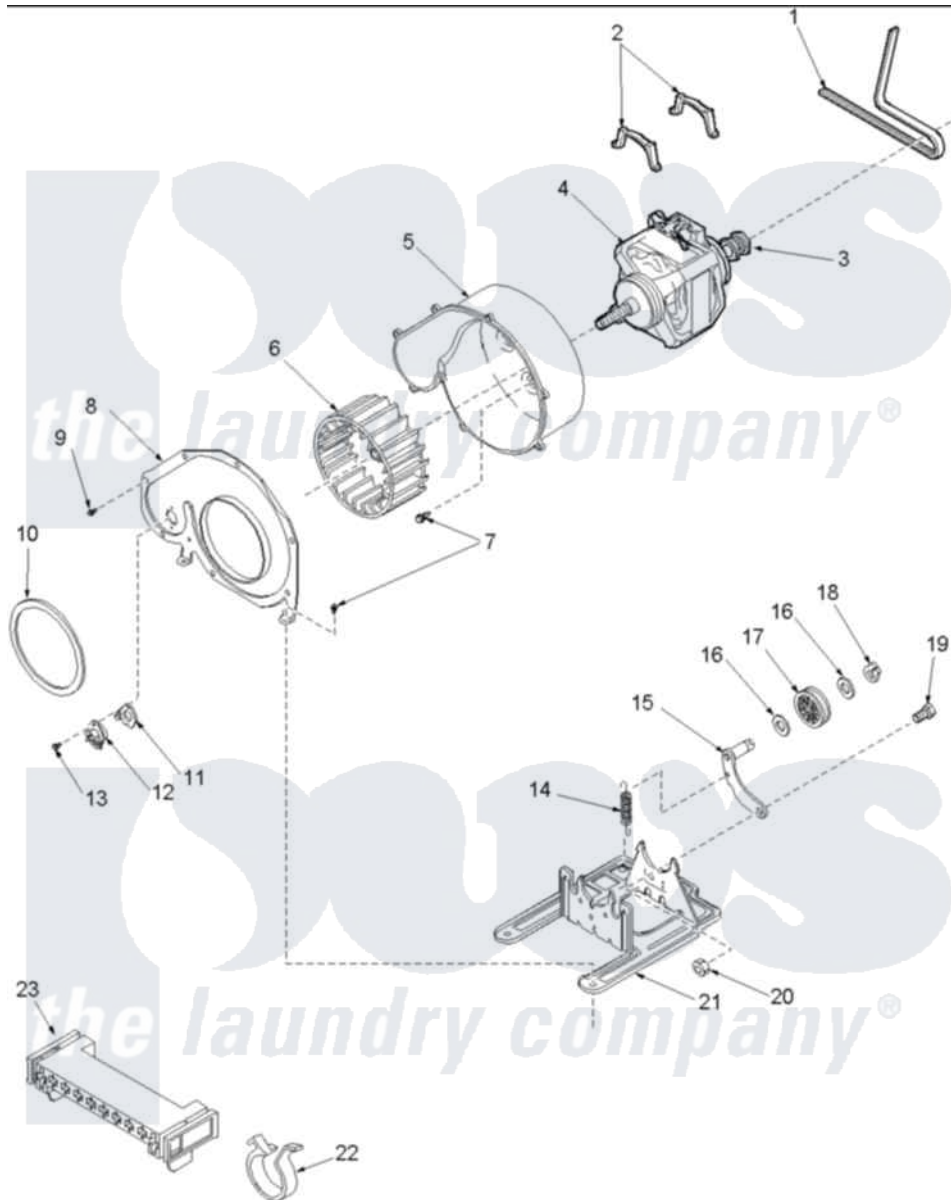

Amana ALE868QAW (BOM: PALE868QAW) 06 - MOTOR AND FAN ASSEMBLY

Amana Residential Amana ALE868QAW (BOM: PALE868QAW) Dryer Parts Parts Diagram 06 - MOTOR AND FAN ASSEMBLY

[Click on the part number to view part](#)

Item	Original Part Number	Replaced By	Status	Part Description
1	40111201			Belt, Cylinder
2	Y58047	660658		Clamp, Motor Mounting 343481 685441
3	40048501	2200376		Motor
4	40099801	2200376		Motor
5	56020			Housing, Blower
6	56000	510139P		Assembly Blower Fan Package
8	500078	511969P		Kit Blower Housing And Cover
10	40090001	37001119		Seal, Blower Housing
11	61623			Thermostat, Heater-BR
12	503979			Thermostat
13	Y33561	489464		Screw
14	56076			Spring, Idler
15	40113501	37001144		Assembly- Idler

16	52549	Washer, 501 ID X3/4 Odx
17	Y54414	Assembly, Wheel And Bearing
18	23748	Ring, Retaining
19	500824	Screw, 1/4-20 Unc Hex
20	52566	27001225 Nut, Jam Mid Lock 1/4-20
21	503613	Mount, Motor
23	500338	Housing-10 Position