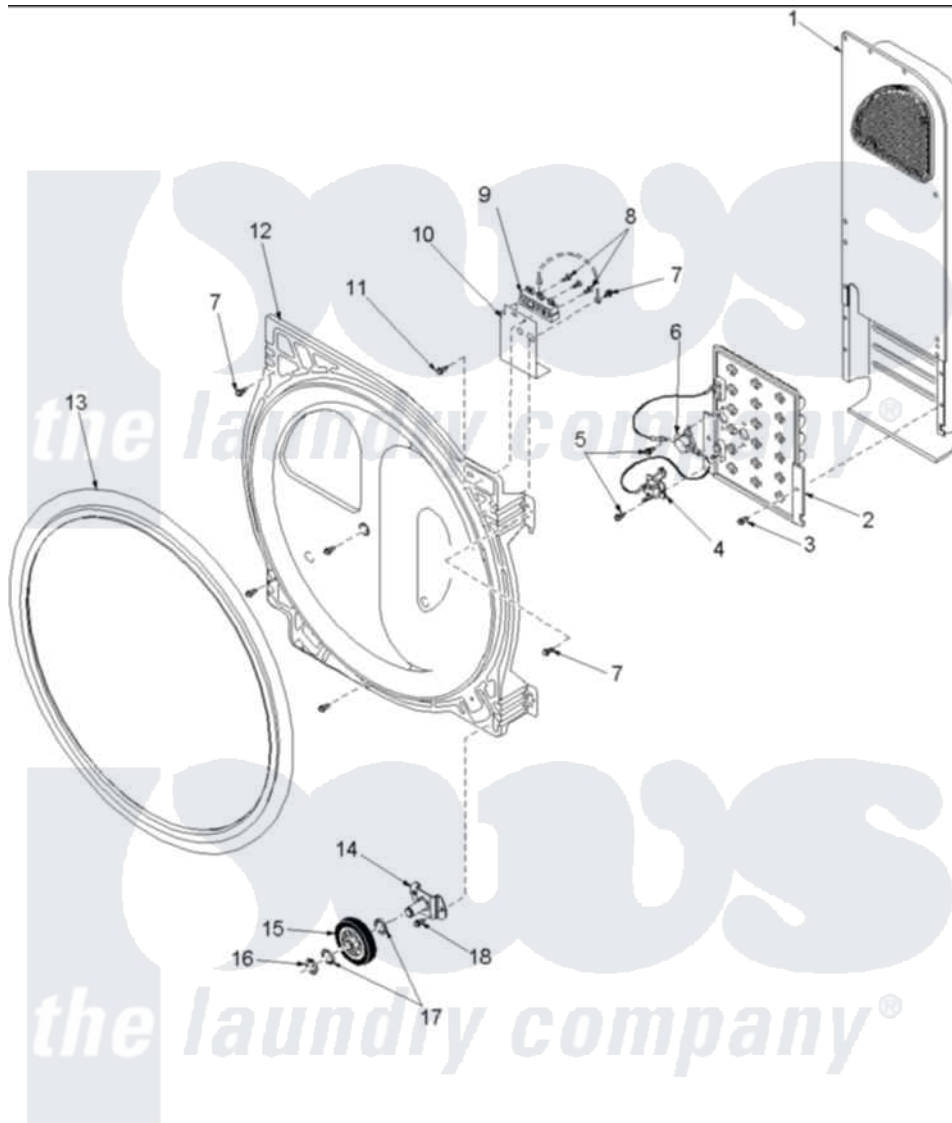

**Amana ALE868QAW (BOM: PALE868QAW) 07 - REAR BULKHEAD, ROLLERS & AIR DUCT**

Amana Residential Amana ALE868QAW (BOM: PALE868QAW) Dryer Parts Parts Diagram 07 - REAR BULKHEAD, ROLLERS & AIR DUCT

[Click on the part number to view part](#)

Item	Original Part Number	Replaced By	Status	Part Description
1	<a href="#">503605</a>			Assembly, Heater Duct
2	<a href="#">Y503978</a>			Assembly, Heater Kit
4	<a href="#">40113801</a>			Fuse, Thermal
5	23222	<a href="#">3177991</a>		Screw
6	<a href="#">Y504237</a>			Thermostat, Limit
7	<a href="#">20530</a>			Screw, 10-24 x 3/8 Hex
8	Y61199	<a href="#">3400094</a>		Screw, 10-32 X 3/8
9	<a href="#">61923</a>			Block, Terminal
10	40111601	<a href="#">Y504185</a>		Shield, Terminal Block
11	<a href="#">501285</a>			Screw, No.12 X 9/16-Pla
12	504802		Not Available	BLKHD, REAR (STN STEEL)
13	501801	<a href="#">37001132</a>		Seal, Cylinder
14	500155	<a href="#">40113601</a>		Assembly, Roller Brkt
15	500214	<a href="#">37001042</a>		Assembly, Cylinder Roller
16	<a href="#">23748</a>			Ring, Retaining