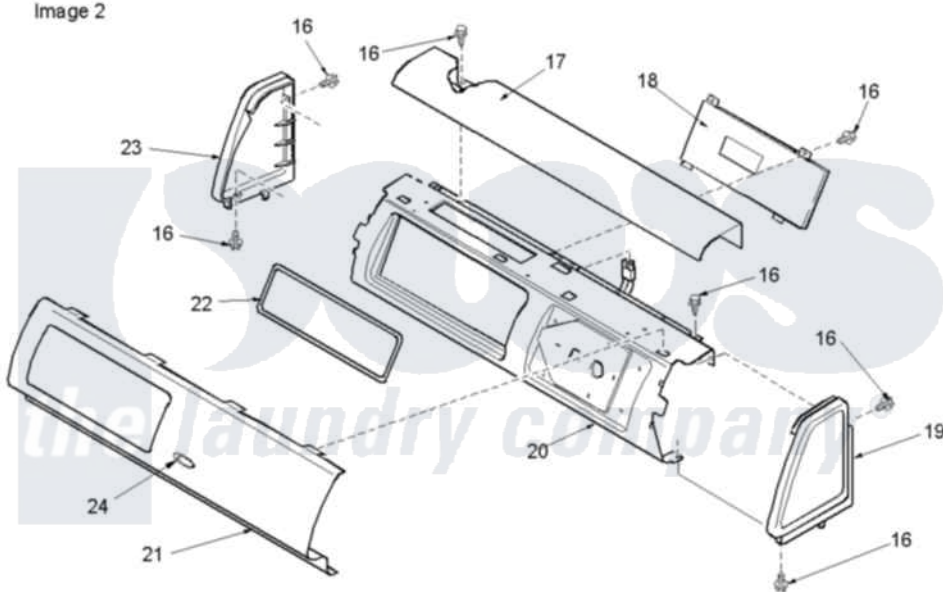

Amana ALE956EAC (BOM: PALE956EAC) 02 - CONTROL PANEL

Image 1

Image 2

Amana Residential Amana ALE956EAC (BOM: PALE956EAC) Dryer Parts Parts Diagram 02 - CONTROL PANEL
 Click on the part number to view part

Item	Original Part Number	Replaced By	Status	Part Description
17	503674C			Cover, Top
18	40087301C	40087301CP		Assembly-Elect
19	40012701C		Not Available	ENDCAP (RT-BSQ)
20	40039603		Not Available	PANEL,SUPP CONTROL
21	40092201C		Not Available	PANEL,GRAPHIC(BISQUE)
22	Y500528		Not Available	GASKET,ELECTRONIC CONTROL
23	40012702C		Not Available	ENDCAP (LT-BSQ)
24	40083301			Medallion
NI	40087101			Assembly, Wiring Harness