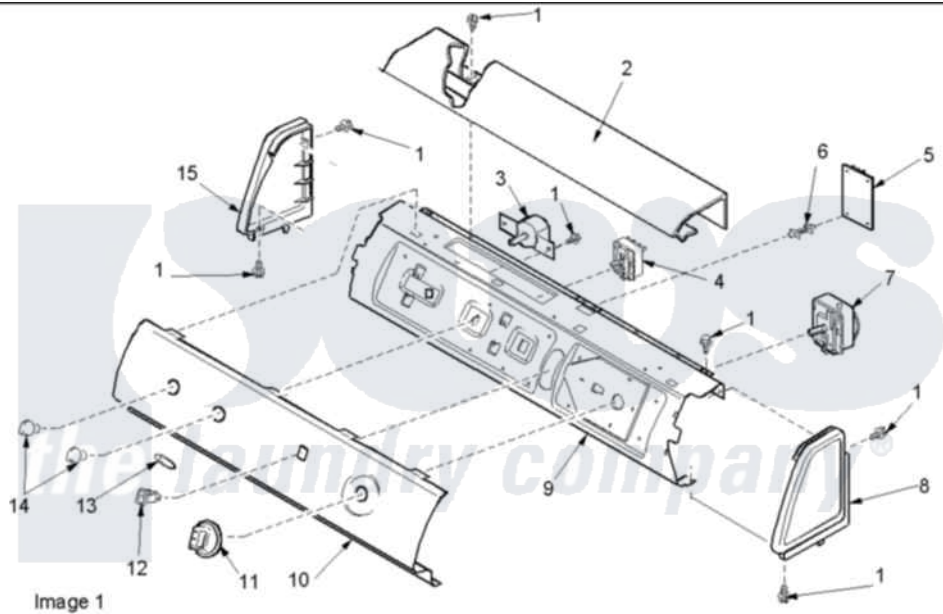

Amana ALE956EAC (BOM: PALE956EAC) 02 - CONTROL PANEL

Image 1

Image 2

Amana Residential Amana ALE956EAC (BOM: PALE956EAC) Dryer Parts Parts Diagram 02 - CONTROL PANEL
 Click on the part number to view part

Item	Original Part Number	Replaced By	Status	Part Description
17	503674C			Cover, Top
18	40087301C	40087301CP		Assembly-Elect
19	40012701C		Not Available	ENDCAP (RT-BSQ)
20	40039603		Not Available	PANEL,SUPP CONTROL
21	40092201C		Not Available	PANEL,GRAPHIC(BISQUE)
22	Y500528		Not Available	GASKET,ELECTRONIC CONTROL
23	40012702C		Not Available	ENDCAP (LT-BSQ)
24	40083301			Medallion
NI	40087101			Assembly, Wiring Harness