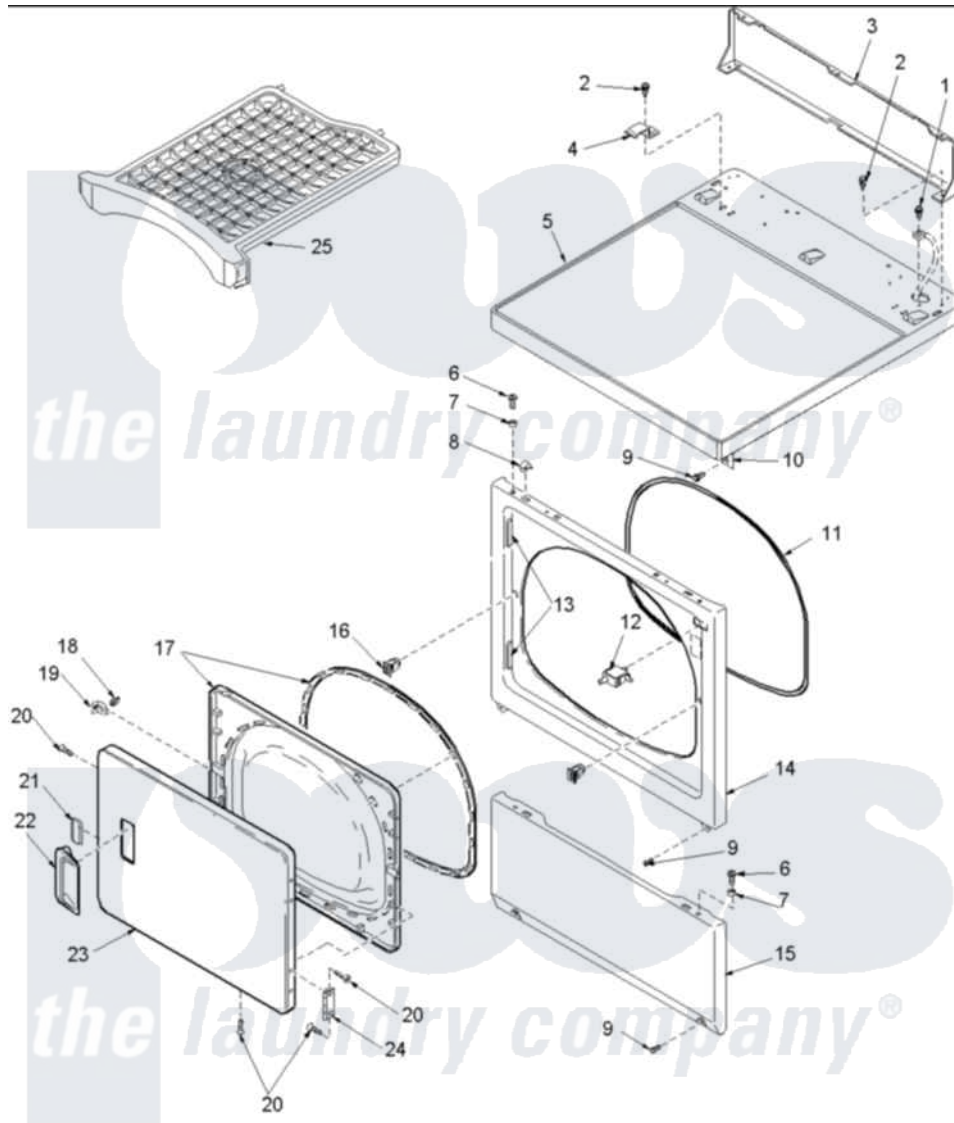

Amana ALE956EAC (BOM: PALE956EAC) 03 - DOOR AND FRONT, ACCESS, AND TOP PANEL

Amana Residential Amana ALE956EAC (BOM: PALE956EAC) Dryer Parts Parts Diagram 03 - DOOR AND FRONT, ACCESS, AND TOP PANEL
 Click on the part number to view part

Item	Original Part Number	Replaced By	Status	Part Description
3	500343		Not Available	PANEL,BACK(HOME HOOD)
4	Y503876			Clip, Hold Down
5	40070201C	37001033		Panel, Top
6	32671	Y014874		Screw, Idler Arm And Sleeve
7	505187			Locator, Panel
8	56080	22001650		Fastener, Spring
10	500084	40130801		Bracket, Top Mount
11	504005	511056		Seal Front Panel
12	Y504570	W10169313		Switch-Dor
13	503126			Plug, Hinge Hole
14	503639C	503656CP		Panel, Front
15	40045302C	40045301CP		Panel, Access
16	54660	LA-1003		Door Catch Kit
17	503643W	37001028		Seal And Liner, Assembly
18	500039	510181		Strike Doormetal