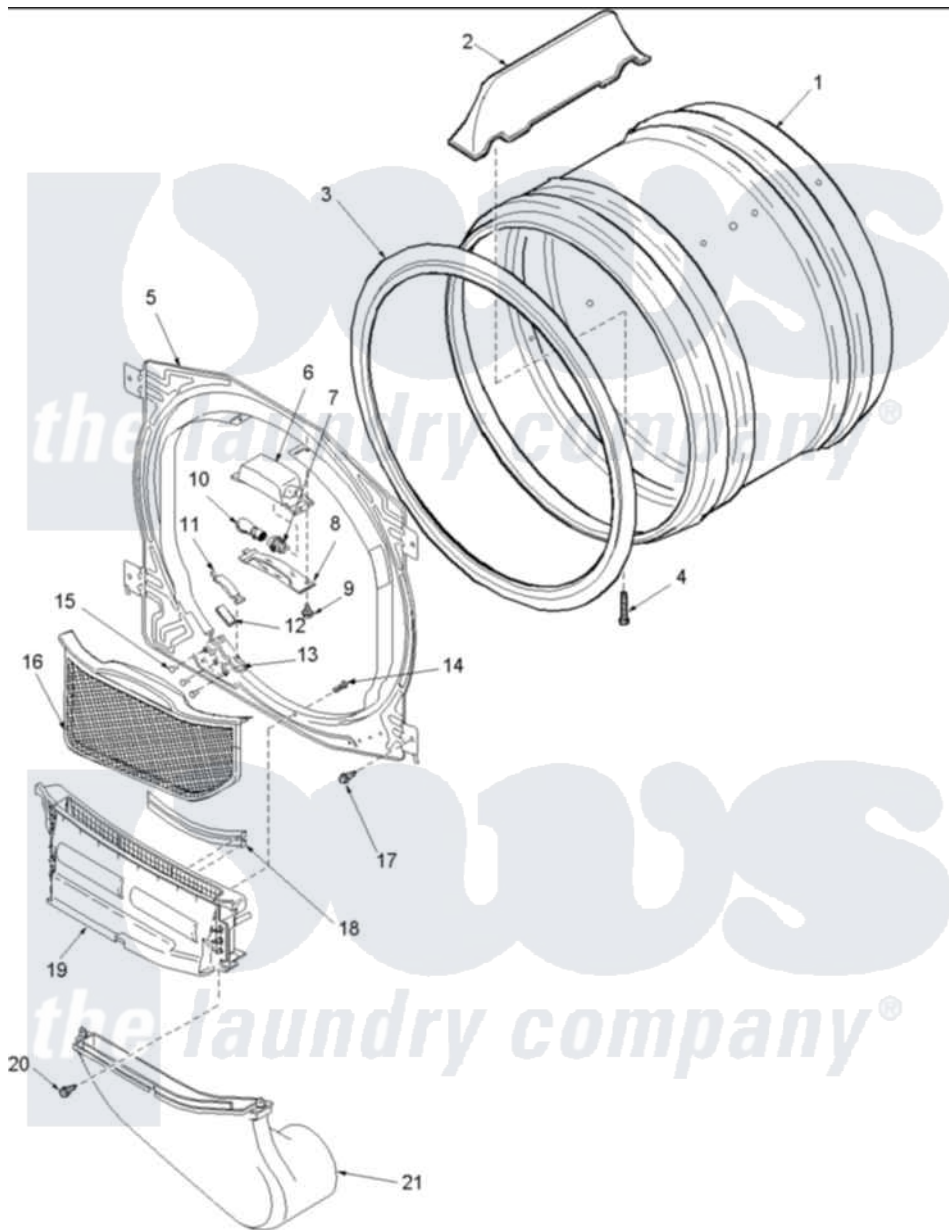

Amana ALE956EAC (BOM: PALE956EAC) 04 - FRONT BULKHEAD, AIR DUCT & CYLINDER

Amana Residential Amana ALE956EAC (BOM: PALE956EAC) Dryer Parts Parts Diagram 04 - FRONT BULKHEAD, AIR DUCT & CYLINDER
 Click on the part number to view part

Item	Original Part Number	Replaced By	Status	Part Description
1	Y504468		Not Available	ASSY CYLINDER
2	503703	12002559		Baffle Kit
3	501801	37001132		Seal, Cylinder
4	Y62588			Screw, 10BT-12 X 1 Tap
5	503616W	503616WP		Assembly, Frt Bulkhead
6	503622	Y504452		Light Assembly
7	504458	Y504452		Light Assembly
8	40094301			Lens, Light
9	500227	505295		Screw, No.8ab-16 x 3/4 PH
10	Y60954	67001316		Bulb, Light
11	501553	37001298		Glide- Dry
"	40116501	37001298		Glide- Dry
12	500121	510189		Pad Felt
13	37001036			Bracket, Cylinder Glide
15	37001031	3370225		Screw