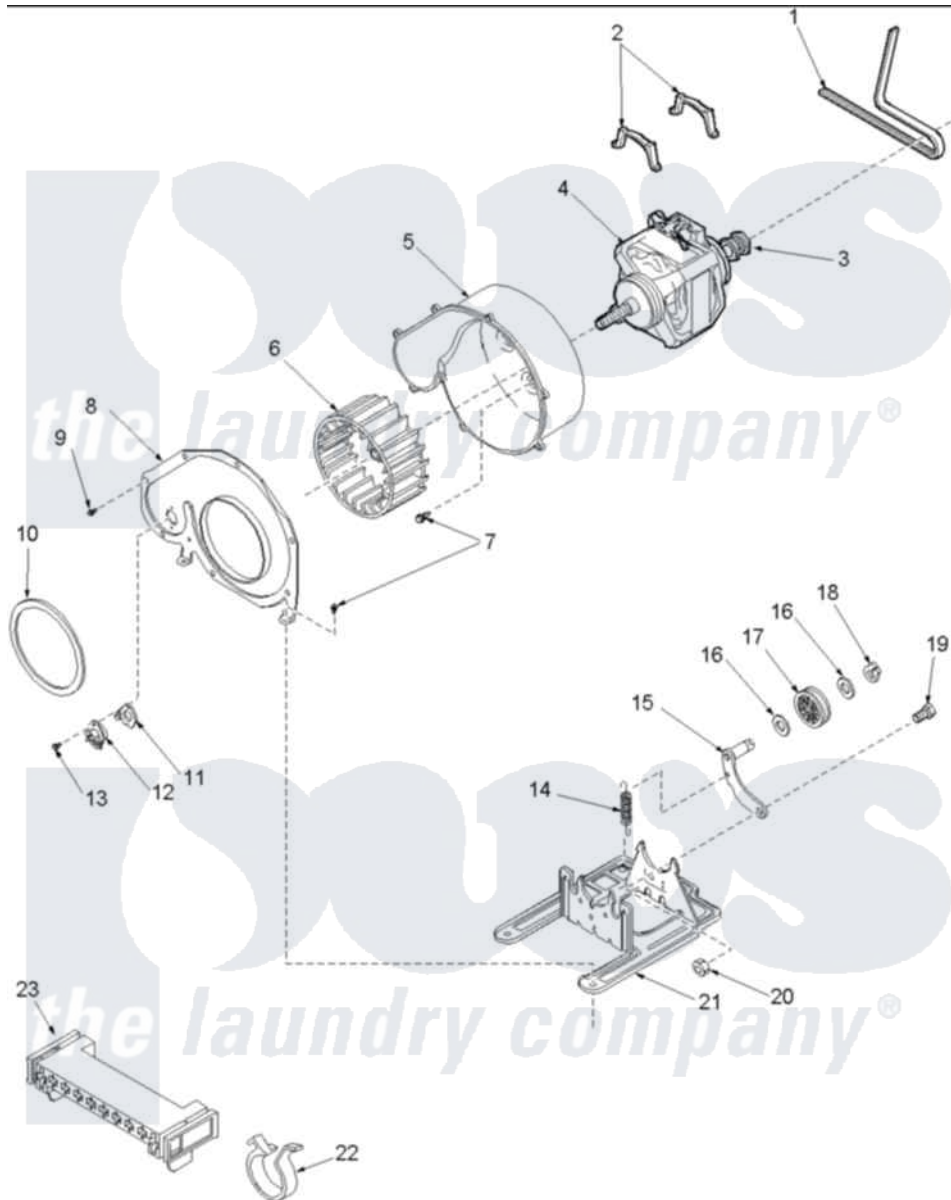

Amana ALE956EAC (BOM: PALE956EAC) 06 - MOTOR AND FAN ASSEMBLY

Amana Residential Amana ALE956EAC (BOM: PALE956EAC) Dryer Parts Parts Diagram 06 - MOTOR AND FAN ASSEMBLY

[Click on the part number to view part](#)

Item	Original Part Number	Replaced By	Status	Part Description
1	40111201			Belt, Cylinder
2	Y58047	660658		Clamp, Motor Mounting 343481 685441
3	40048501	2200376		Motor
4	40099801	2200376		Motor
5	56020			Housing, Blower
6	56000	510139P		Assembly Blower Fan Package
8	500078	511969P		Kit Blower Housing And Cover
10	40090001	37001119		Seal, Blower Housing
12	59500			Assembly, Thermistor
13	Y33561	489464		Screw
14	56076			Spring, Idler
15	40113501	37001144		Assembly- Idler
16	52549			Washer, 501 ID X3/4 Odx

17	Y54414		Assembly, Wheel And Bearing
18	23748		Ring, Retaining
19	500824		Screw, 1/4-20 Unc Hex
20	52566	27001225	Nut, Jam Mid Lock 1/4-20
21	503613		Mount, Motor
23	500338		Housing-10 Position