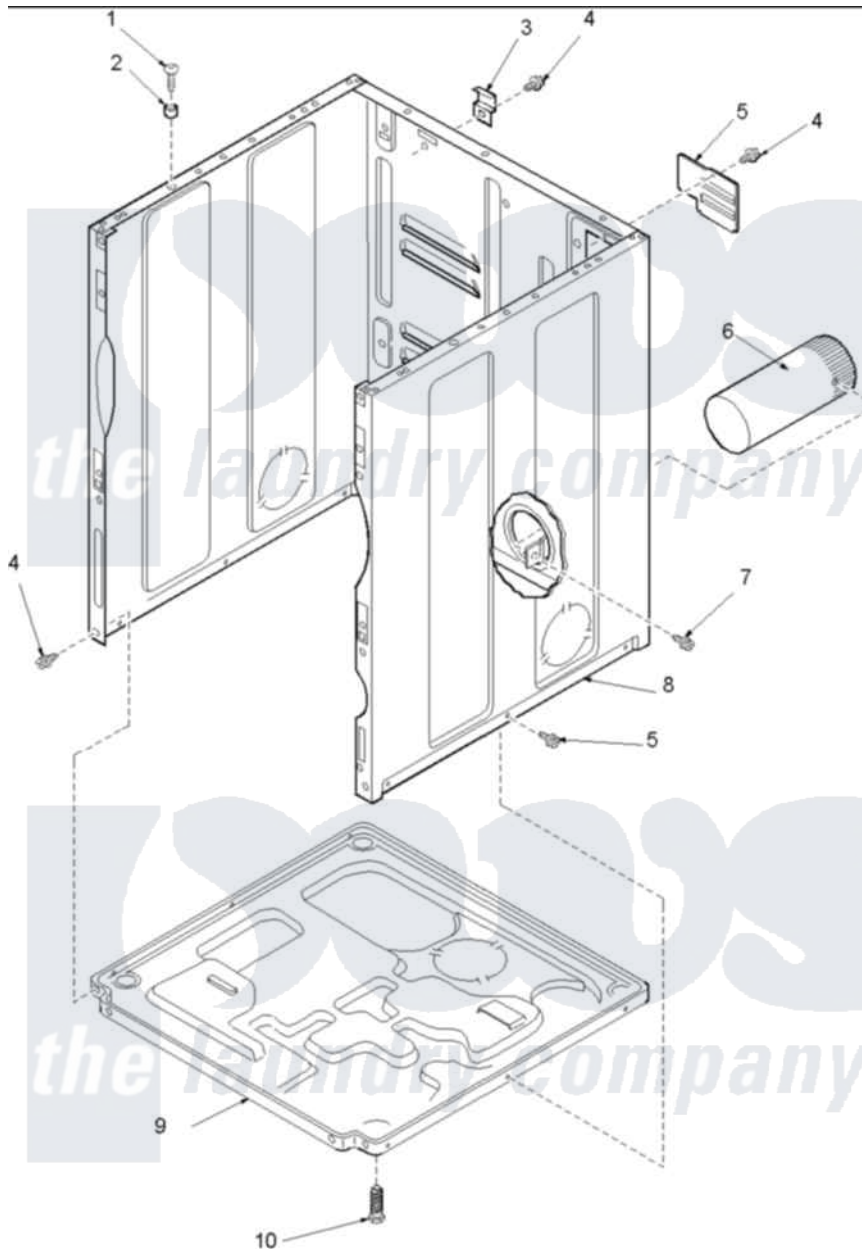

Amana ALE956EAW (BOM: PALE956EAW) 01 - CABINET AND BASE

Amana Residential Amana ALE956EAW (BOM: PALE956EAW) Dryer Parts Parts Diagram 01 - CABINET AND BASE

Click on the part number to view part

Item	Original Part Number	Replaced By	Status	Part Description
2	505187			Locator, Panel
3	500003			Hinge, Top
5	503293			Plate, Access Cover
6	505518			Duct, Exhaust
8	40076402W	37001284		Cabinet As Pack
9	500070			Base, Dryer
10	Y500101			Leg, Leveling