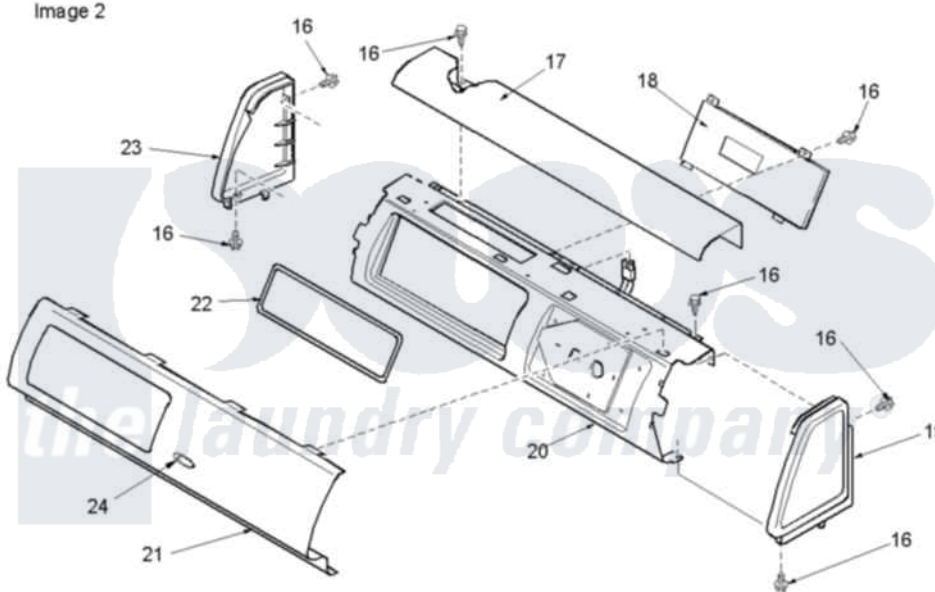

# Amana ALE956EAW (BOM: PALE956EAW) 02 - CONTROL PANEL

Image 1

Image 2

Amana [Residential Amana ALE956EAW \(BOM: PALE956EAW\) Dryer Parts](#) Parts Diagram 02 - CONTROL PANEL  
 Click on the part number to view part

Item	Original Part Number	Replaced By	Status	Part Description
17	<a href="#">503674W</a>			Cover, Top
18	40087301W		Not Available	ASSY,ELECT CONTR(WHITE)
19	40012701W		Not Available	ENDCAP (RT-WHT)
20	40039603		Not Available	PANEL,SUPP CONTROL
21	40077601W		Not Available	PANEL,GRAPHIC(WHITE)
22	Y500528		Not Available	GASKET,ELECTRONIC CONTROL
23	<a href="#">40012702W</a>			Endcap
24	<a href="#">40083301</a>			Medallion
NI	<a href="#">40087101</a>			Assembly, Wiring Harness