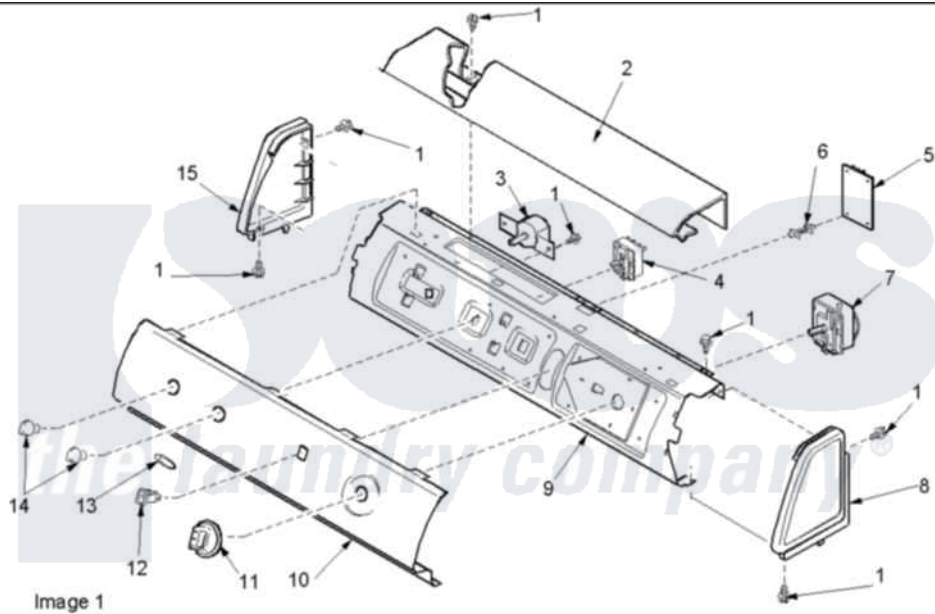

# Amana ALE956EAW (BOM: PALE956EAW) 02 - CONTROL PANEL

Image 1

Image 2

Amana [Residential Amana ALE956EAW \(BOM: PALE956EAW\) Dryer Parts](#) Parts Diagram 02 - CONTROL PANEL  
 Click on the part number to view part

Item	Original Part Number	Replaced By	Status	Part Description
17	<a href="#">503674W</a>			Cover, Top
18	40087301W		Not Available	ASSY,ELECT CONTR(WHITE)
19	40012701W		Not Available	ENDCAP (RT-WHT)
20	40039603		Not Available	PANEL,SUPP CONTROL
21	40077601W		Not Available	PANEL,GRAPHIC(WHITE)
22	Y500528		Not Available	GASKET,ELECTRONIC CONTROL
23	<a href="#">40012702W</a>			Endcap
24	<a href="#">40083301</a>			Medallion
NI	<a href="#">40087101</a>			Assembly, Wiring Harness