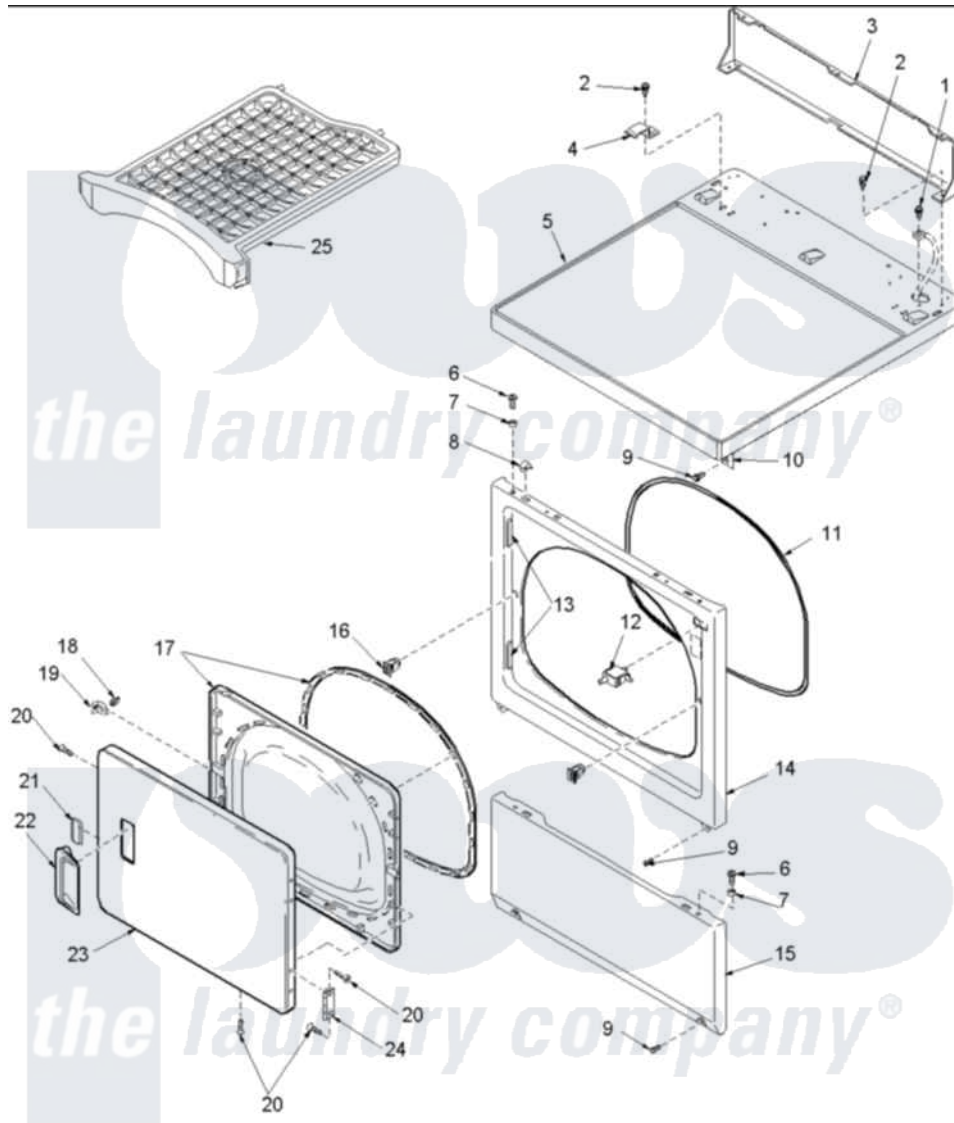

Amana ALE956EAW (BOM: PALE956EAW) 03 - DOOR AND FRONT, ACCESS, AND TOP PANEL

Amana Residential Amana ALE956EAW (BOM: PALE956EAW) Dryer Parts Parts Diagram 03 - DOOR AND FRONT, ACCESS, AND TOP PANEL
 Click on the part number to view part

Item	Original Part Number	Replaced By	Status	Part Description
3	500343		Not Available	PANEL,BACK(HOME HOOD)
4	Y503876			Clip, Hold Down
5	40070201W	37001027		Panel, Top
6	32671	Y014874		Screw, Idler Arm And Sleeve
7	505187			Locator, Panel
8	56080	22001650		Fastener, Spring
10	500084	40130801		Bracket, Top Mount
11	504005	511056		Seal Front Panel
12	Y504570	W10169313		Switch-Dor
13	503126			Plug, Hinge Hole
14	503639W	503656WP		Panel, Front
15	40045302W	40045301WP		Panel, Access
16	54660	LA-1003		Door Catch Kit
17	503643W	37001028		Seal And Liner, Assembly
18	500039	510181		Strike Doormetal