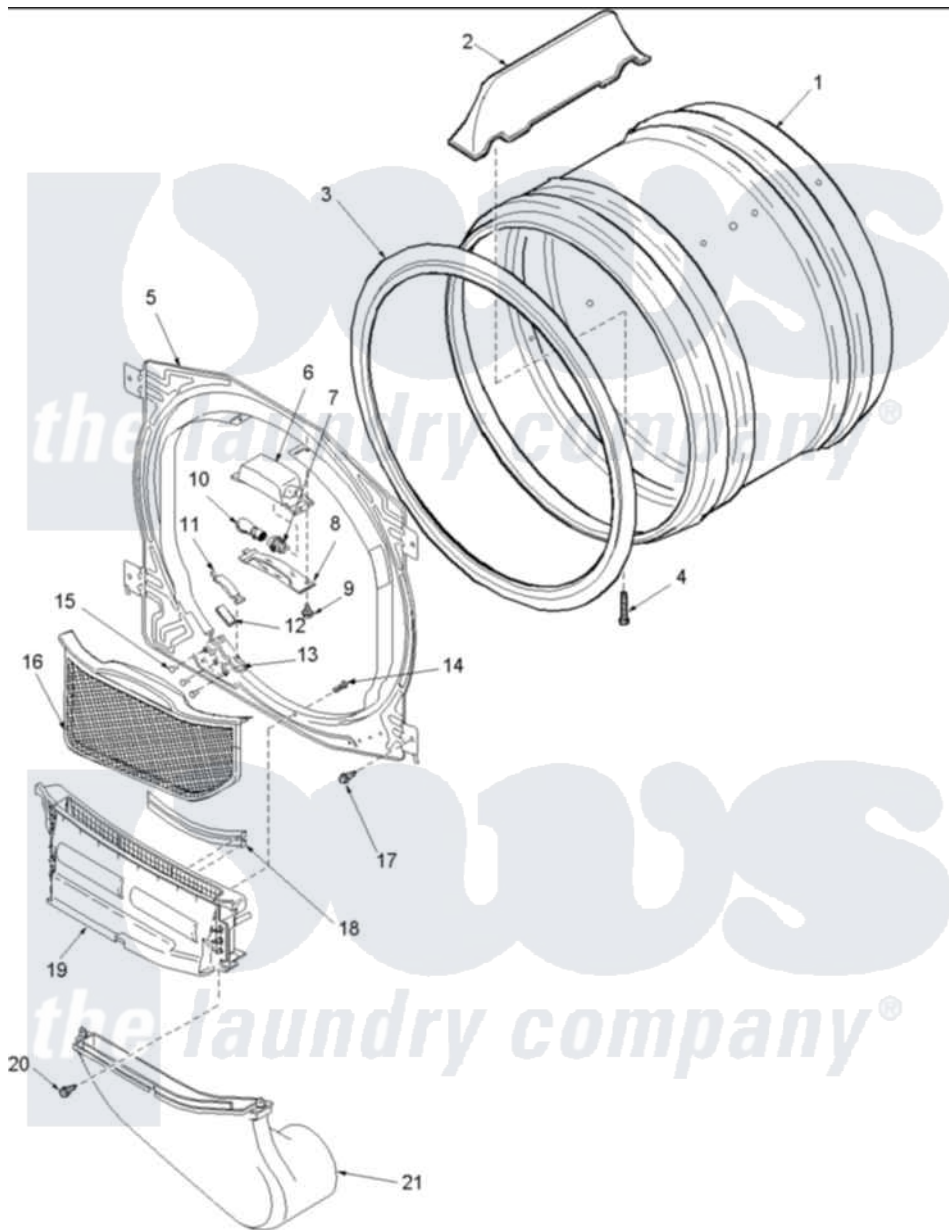

# Amana ALE956EAW (BOM: PALE956EAW) 04 - FRONT BULKHEAD, AIR DUCT & CYLINDER

Amana Residential Amana ALE956EAW (BOM: PALE956EAW) Dryer Parts Parts Diagram 04 - FRONT BULKHEAD, AIR DUCT & CYLINDER

Click on the part number to view part

Item	Original Part Number	Replaced By	Status	Part Description
1	Y504468		Not Available	ASSY CYLINDER
2	503703	<a href="#">12002559</a>		Baffle Kit
3	501801	<a href="#">37001132</a>		Seal, Cylinder
4	<a href="#">Y62588</a>			Screw, 10BT-12 X 1 Tap
5	503616W	<a href="#">503616WP</a>		Assembly, Frt Bulkhead
6	503622	<a href="#">Y504452</a>		Light Assembly
7	504458	<a href="#">Y504452</a>		Light Assembly
8	<a href="#">40094301</a>			Lens, Light
9	500227	<a href="#">505295</a>		Screw, No.8ab-16 x 3/4 PH
10	Y60954	<a href="#">67001316</a>		Bulb, Light
11	501553	<a href="#">37001298</a>		Glide- Dry
"	40116501	<a href="#">37001298</a>		Glide- Dry
12	500121	<a href="#">510189</a>		Pad Felt
13	<a href="#">37001036</a>			Bracket, Cylinder Glide
15	37001031	<a href="#">3370225</a>		Screw