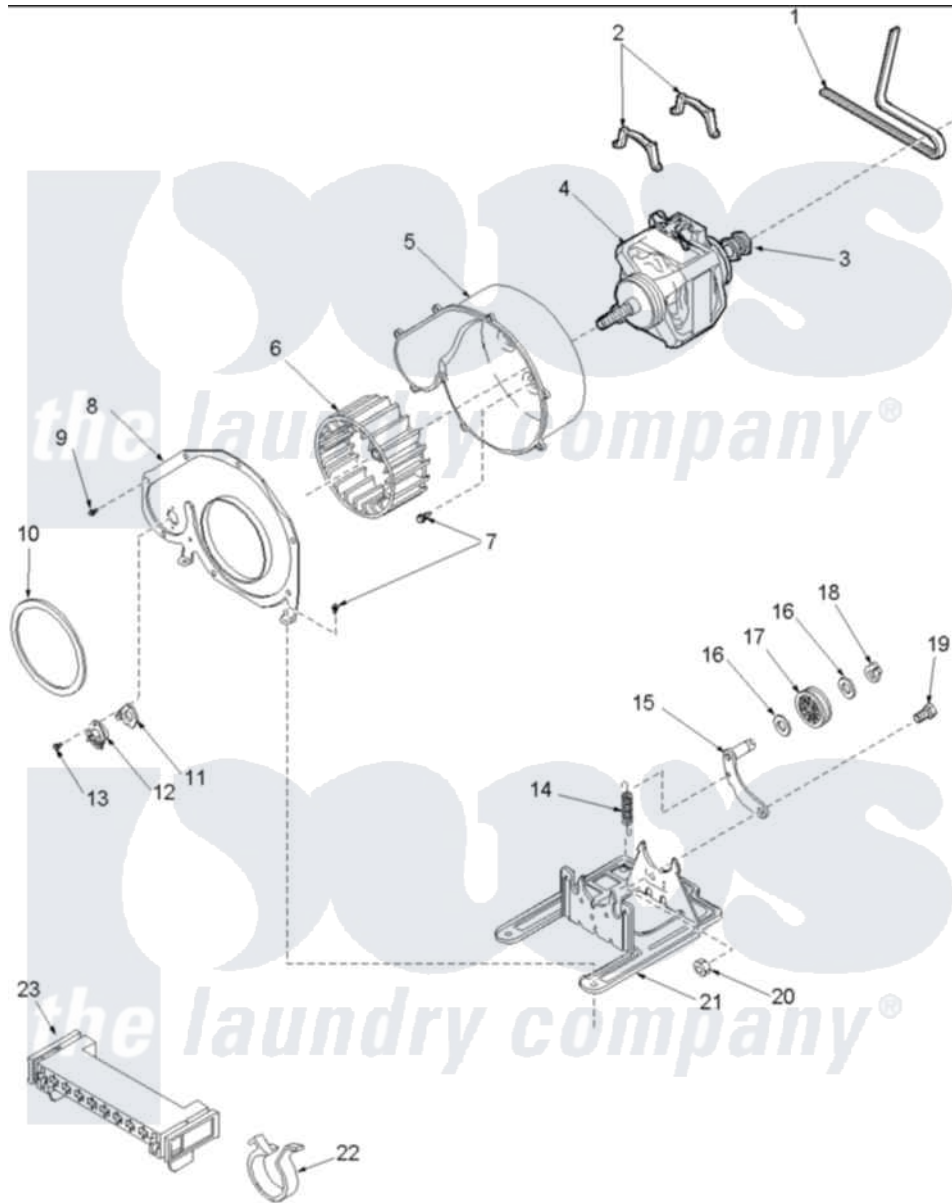

# Amana ALE956EAW (BOM: PALE956EAW) 06 - MOTOR AND FAN ASSEMBLY

Amana Residential Amana ALE956EAW (BOM: PALE956EAW) Dryer Parts Parts Diagram 06 - MOTOR AND FAN ASSEMBLY

[Click on the part number to view part](#)

|    |                        |                          |                             |
|----|------------------------|--------------------------|-----------------------------|
| 17 | <a href="#">Y54414</a> |                          | Assembly, Wheel And Bearing |
| 18 | <a href="#">23748</a>  |                          | Ring, Retaining             |
| 19 | <a href="#">500824</a> |                          | Screw, 1/4-20 Unc Hex       |
| 20 | 52566                  | <a href="#">27001225</a> | Nut, Jam Mid Lock 1/4-20    |
| 21 | <a href="#">503613</a> |                          | Mount, Motor                |
| 23 | <a href="#">500338</a> |                          | Housing-10 Position         |