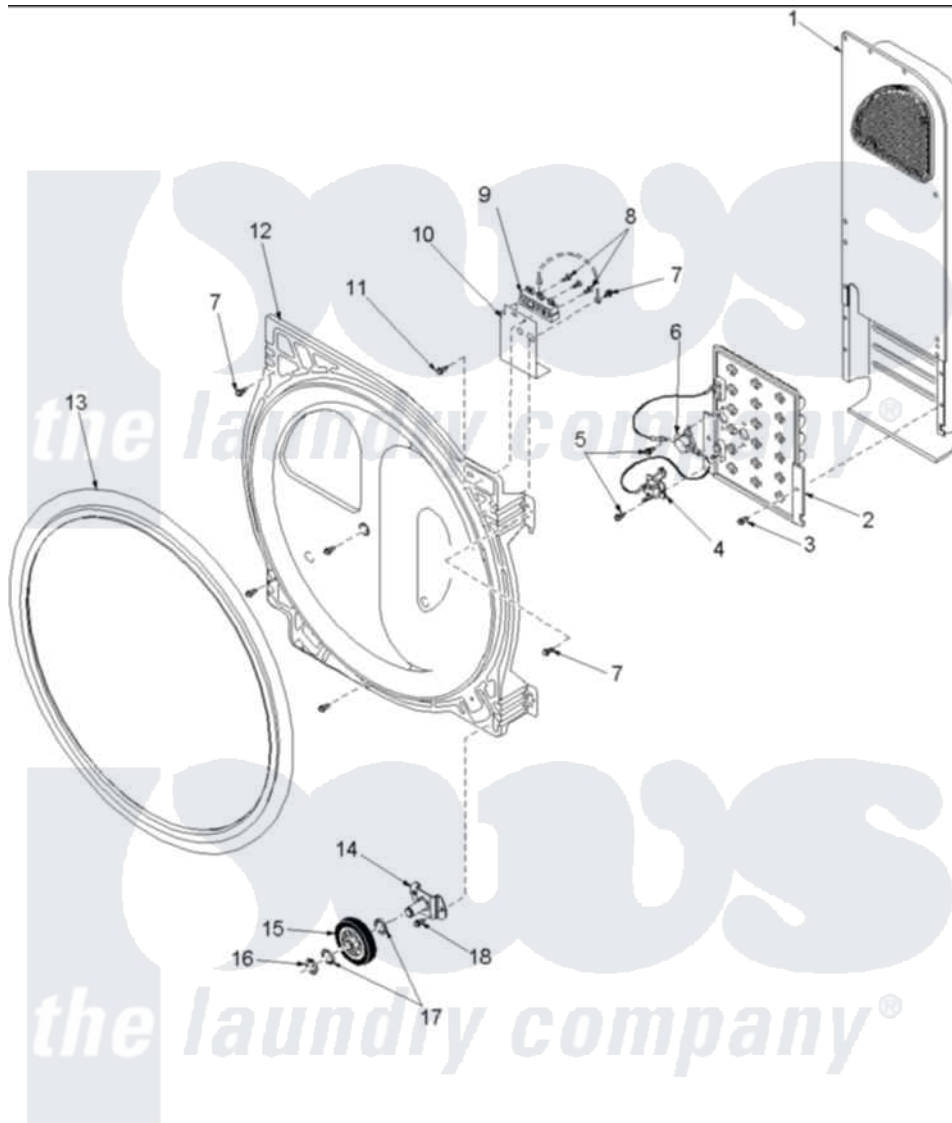

Amana ALE956EAW (BOM: PALE956EAW) 07 - REAR BULKHEAD, ROLLERS & AIR DUCT

Amana Residential Amana ALE956EAW (BOM: PALE956EAW) Dryer Parts Parts Diagram 07 - REAR BULKHEAD, ROLLERS & AIR DUCT

[Click on the part number to view part](#)

Item	Original Part Number	Replaced By	Status	Part Description
1	503605			Assembly, Heater Duct
2	Y503978			Assembly, Heater Kit
4	40113801			Fuse, Thermal
5	23222	3177991		Screw
6	Y62641	W10116735		Thermistor-Fix
7	20530			Screw, 10-24 x 3/8 Hex
8	Y61199	3400094		Screw, 10-32 X 3/8
9	61923			Block, Terminal
10	40111601	Y504185		Shield, Terminal Block
11	501285			Screw, No.12 X 9/16-Pla
12	504802		Not Available	BLKHD, REAR (STN STEEL)
13	501801	37001132		Seal, Cylinder
14	500155	40113601		Assembly, Roller Brkt
15	500214	37001042		Assembly, Cylinder Roller
16	23748			Ring, Retaining