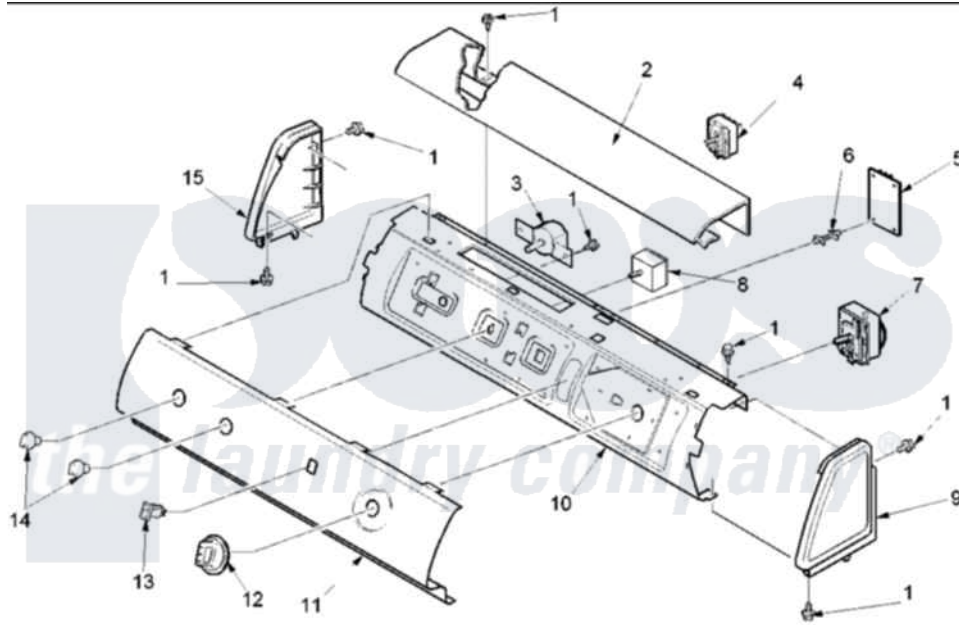

# Amana ALG120RAW (BOM: PALG120RAW) 02 - CONTROL PANEL

Amana Residential Amana ALG120RAW (BOM: PALG120RAW) Dryer Parts Parts Diagram 02 - CONTROL PANEL  
 Click on the part number to view part

Item	Original Part Number	Replaced By	Status	Part Description
2	<a href="#">503674W</a>			Cover, Top
7	40112401		Not Available	TIMER
9	40012701W		Not Available	ENDCAP (RT-WHT)
10	<a href="#">40039610</a>			Panel, Support
11	40071501W		Not Available	PANEL,GRAPHIC(WHITE)
12	40013601W	<a href="#">37001064</a>		Knob- Time
15	<a href="#">40012702W</a>			Endcap