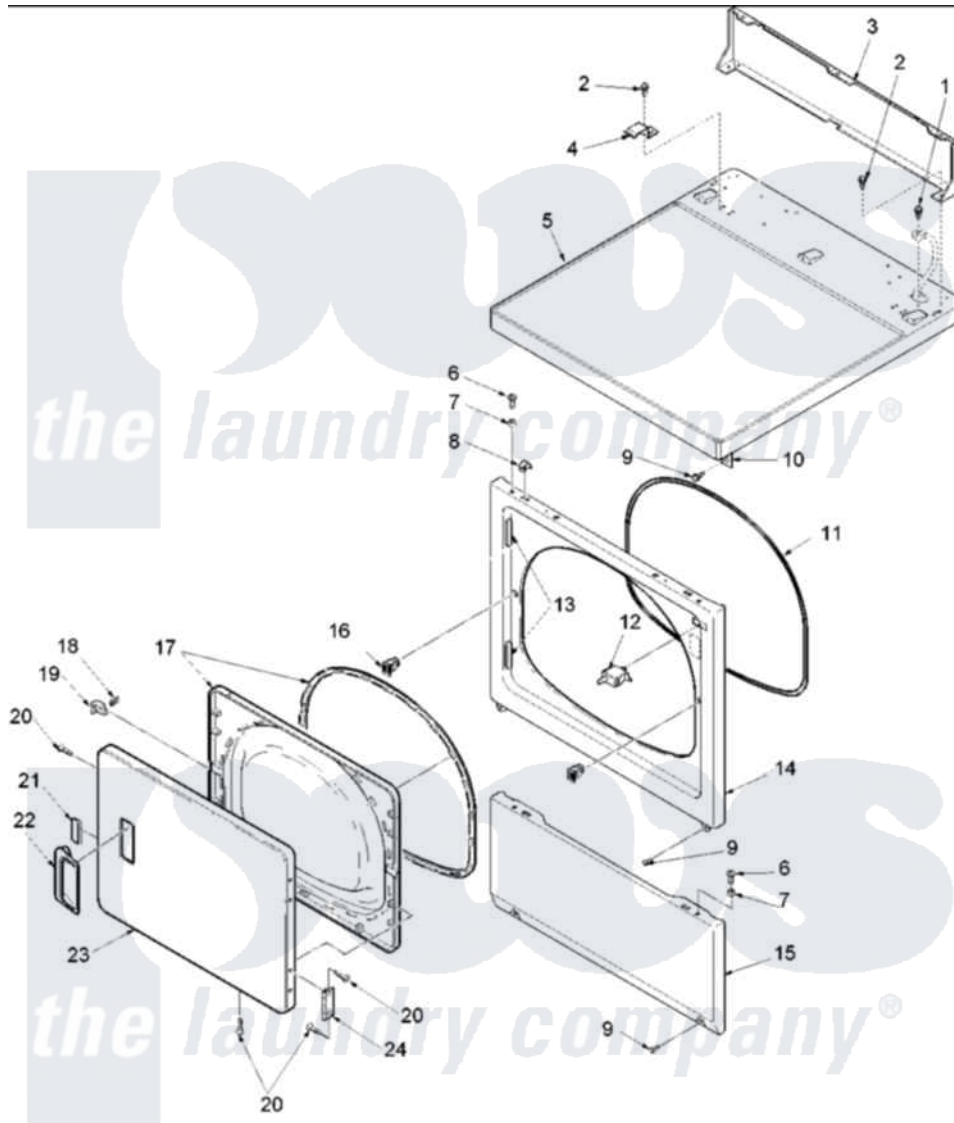

Amana ALG120RAW (BOM: PALG120RAW) 03 - DOOR AND FRONT, ACCESS, AND TOP PANELS

Amana Residential Amana ALG120RAW (BOM: PALG120RAW) Dryer Parts Parts Diagram 03 - DOOR AND FRONT, ACCESS, AND TOP PANELS
 Click on the part number to view part

Item	Original Part Number	Replaced By	Status	Part Description
3	500343		Not Available	PANEL,BACK(HOME HOOD)
4	Y503876			Clip, Hold Down
5	40070301W	37001027		Panel, Top
6	32671	Y014874		Screw, Idler Arm And Sleeve
7	505187			Locator, Panel
8	56080	22001650		Fastener, Spring
10	500084	40130801		Bracket, Top Mount
11	504005	511056		Seal Front Panel
12	Y504570	W10169313		Switch-Dor
13	503126			Plug, Hinge Hole
14	503639W	503656WP		Panel, Front
15	40045302WP	40045301WP		Panel, Access
16	54660	LA-1003		Door Catch Kit
17	503643W	37001028		Seal And Liner, Assembly
18	500039	510181		Strike Doormetal