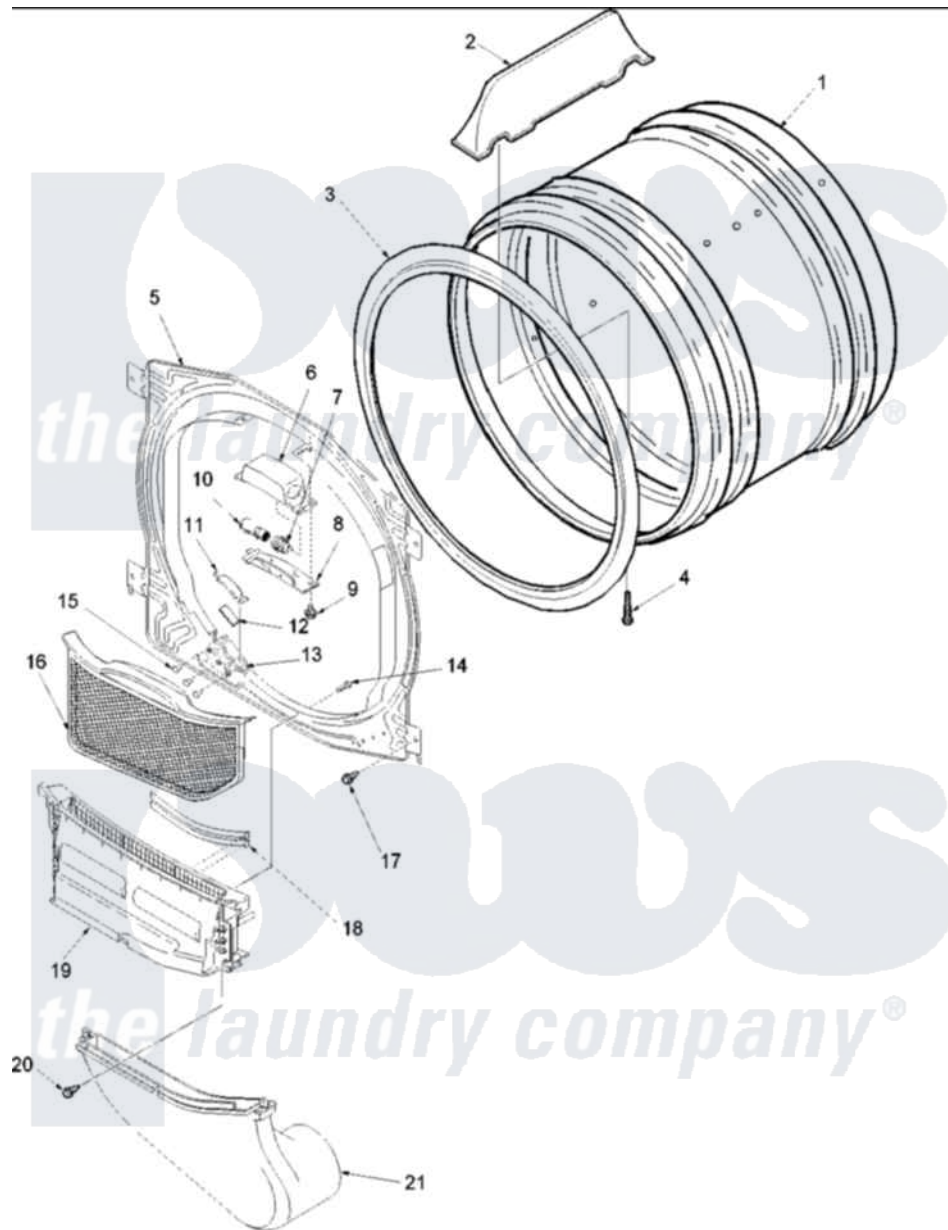

Amana ALG120RAW (BOM: PALG120RAW) 04 - FRONT BULKHEAD, AIR DUCT & DRUM

Amana Residential Amana ALG120RAW (BOM: PALG120RAW) Dryer Parts Parts Diagram 04 - FRONT BULKHEAD, AIR DUCT & DRUM
 Click on the part number to view part

Item	Original Part Number	Replaced By	Status	Part Description
1	504467WP			Cylinder Assembly
2	503703	12002559		Baffle Kit
3	501801	37001132		Seal, Cylinder
4	Y62588			Screw, 10BT-12 X 1 Tap
5	503756W			Assembly, Blkhd Front CO
12	500092	510189		Pad Felt
13	37001036			Bracket, Cylinder Glide
15	37001031	3370225		Screw
16	Y503627	37001142		Filter, Lint
19	505528	37001141		Air Duct Assembly
21	Y503626	37001141		Air Duct Assembly