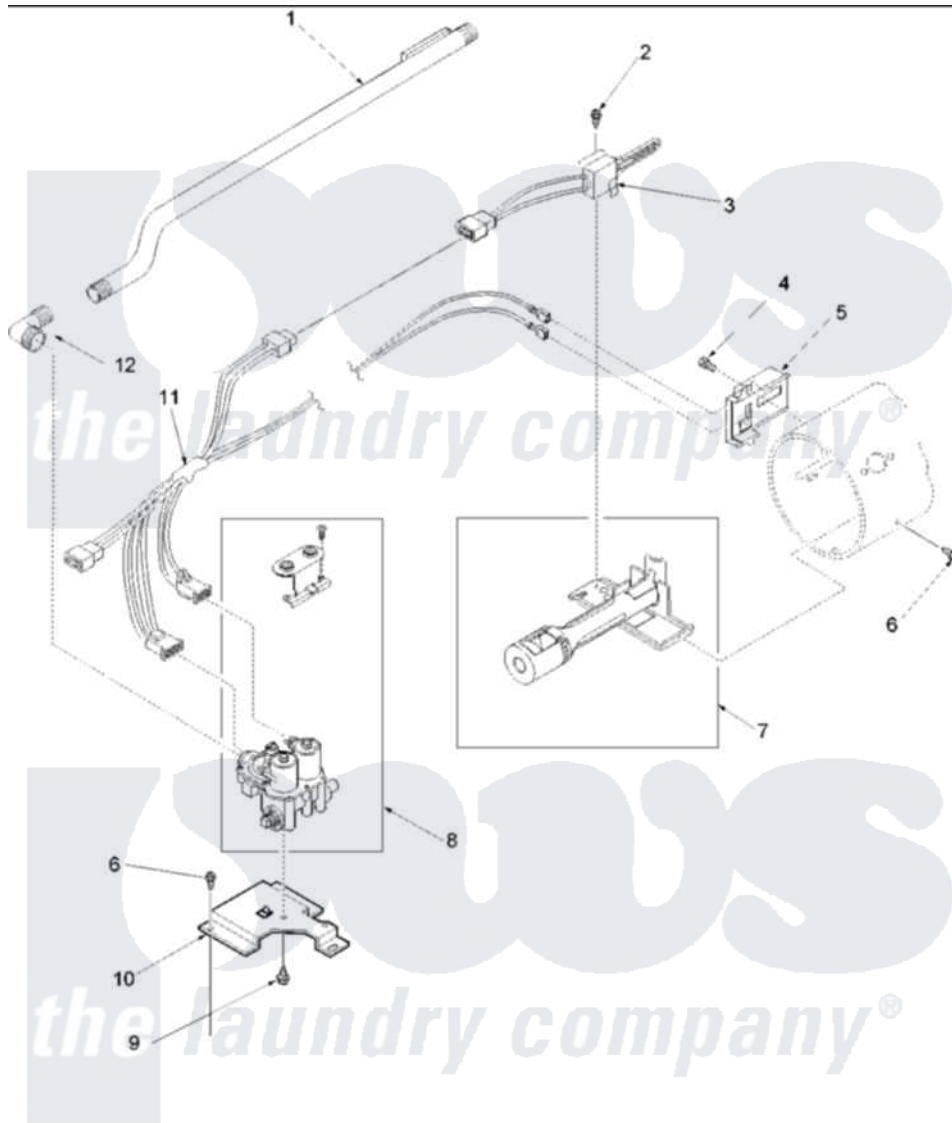

Amana ALG120RAW (BOM: PALG120RAW) 05 - GAS VALVE, IGNITER & GAS CONVERSION KIT

Amana [Residential Amana ALG120RAW \(BOM: PALG120RAW\) Dryer Parts](#) Parts Diagram 05 - GAS VALVE, IGNITER & GAS CONVERSION KIT
 Click on the part number to view part

| Item | Original Part Number | Replaced By | Status | Part Description |
|------|--------------------------|--------------------------|---------------|----------------------------|
| 1 | 40050201 | 510204 | | Pipe |
| 2 | 51782 | | Not Available | SCREW, 6B-20X5/16 |
| 3 | 40069801 | 37001308 | | Ignitor |
| 4 | 23222 | 3177991 | | Screw |
| 5 | Y56231 | 338906 | | Radiant, Sensor |
| 6 | 503688 | | | Screw, 10B-16 X .34 I |
| 7 | Y56234 | 37001304 | | Burner Ign |
| 8 | Y504091 | | | Assembly, Valve-Gas-Single |
| 9 | 56124 | 3370225 | | Screw |
| 10 | 500821 | | | Bracket, Mounting-Gas |
| 11 | 40098501 | 37001007 | | Harness, Wire |
| 12 | 40049801 | | | Elbow, Brass |