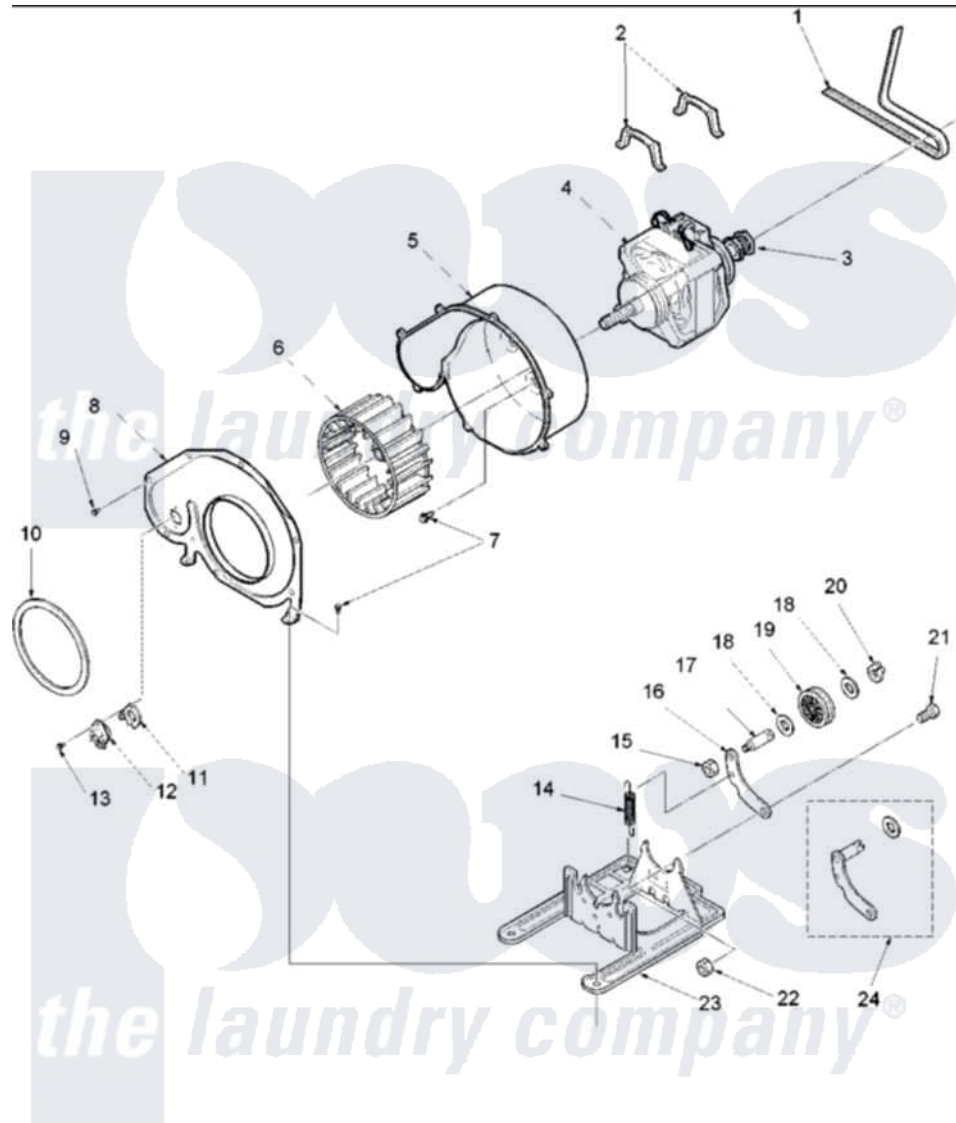

Amana ALG120RAW (BOM: PALG120RAW) 07 - MOTOR AND FAN ASSEMBLIES

Amana Residential Amana ALG120RAW (BOM: PALG120RAW) Dryer Parts Parts Diagram 07 - MOTOR AND FAN ASSEMBLIES

Click on the part number to view part

Item	Original Part Number	Replaced By	Status	Part Description
1	40111201			Belt, Cylinder
2	Y58047	660658		Clamp, Motor Mounting 343481 685441
3	40048501	2200376		Motor
4	40099801	2200376		Motor
5	56020			Housing, Blower
6	56000	510139P		Assembly Blower Fan Package
8	500078	511969P		Kit Blower Housing And Cover
9	31260			Screw, No.8 X 3/8 Ind H
10	40090001	37001119		Seal, Blower Housing
12	503979			Thermostat
13	Y33561	489464		Screw
14	56076			Spring, Idler
15	56156	358160		Nut

16	500910	37001144	Assembly- Idler
17	56461		Shaft
18	52549		Washer, 501 ID X3/4 Odx
19	Y54414		Assembly, Wheel And Bearing
20	23748		Ring, Retaining
21	500824		Screw, 1/4-20 Unc Hex
22	52566	27001225	Nut, Jam Mid Lock 1/4-20
23	503613		Mount, Motor
24	40113501	37001144	Assembly- Idler