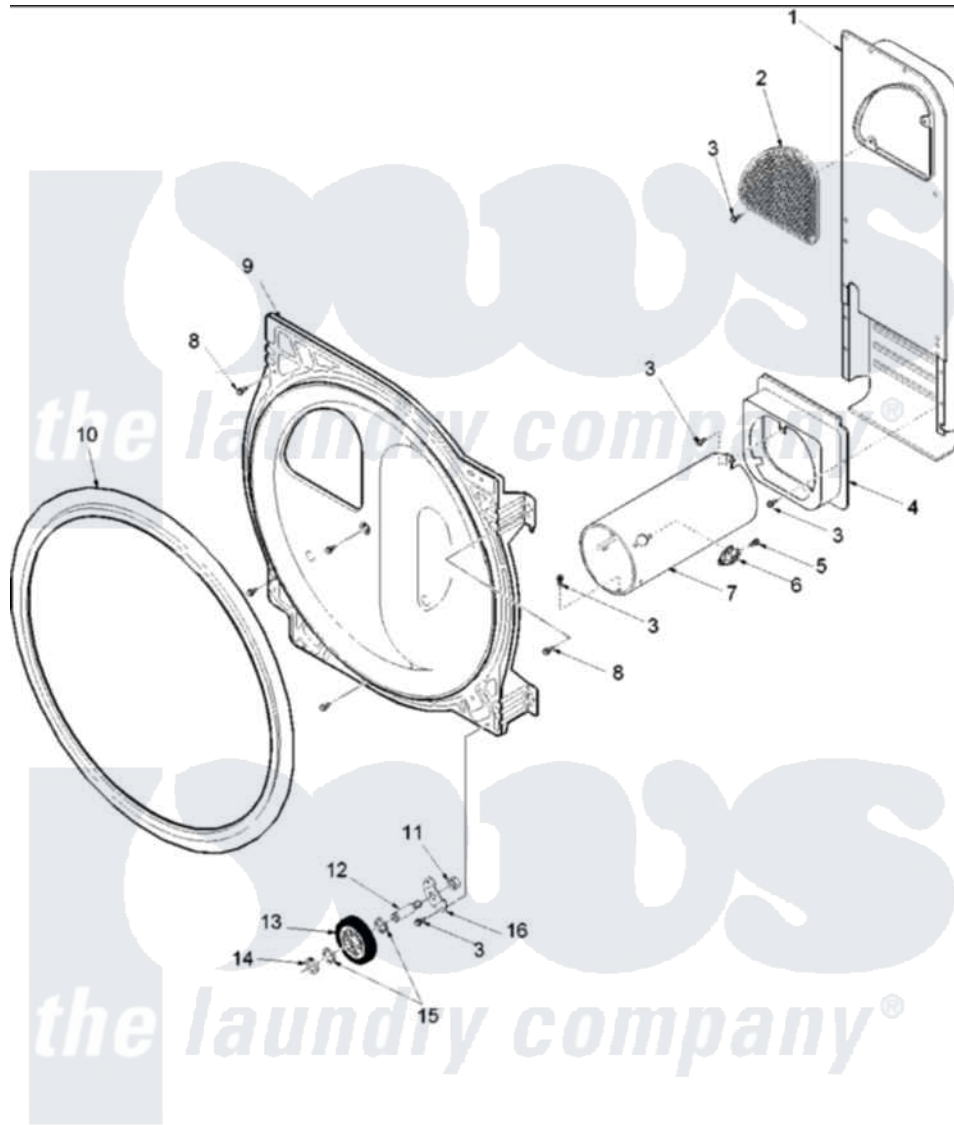

Amana ALG120RAW (BOM: PALG120RAW) 08 - REAR BULKHEAD, ROLLERS & AIR DUCT ASSY

Amana [Residential Amana ALG120RAW \(BOM: PALG120RAW\) Dryer Parts](#) Parts Diagram 08 - REAR BULKHEAD, ROLLERS & AIR DUCT ASSY
 Click on the part number to view part

Item	Original Part Number	Replaced By	Status	Part Description
1	503490	503605		Assembly, Heater Duct
2	500074	503605		Assembly, Heater Duct
4	500122	510101		Shroud Heat Duct
5	51782		Not Available	SCREW, 6B-20X5/16
6	Y61886			Thermostat, Limit-Blk
7	Y61888	37001303		Duct- Comb
9	504801WP	502614WP		Bulkhead, Rear
10	501801	37001132		Seal, Cylinder
11	56156	358160		Nut
12	56461			Shaft
13	500214	37001042		Assembly, Cylinder Roller
14	23748			Ring, Retaining
15	52549			Washer, 501 ID X3/4 Odx
16	500062	40113601		Assembly, Roller Brkt