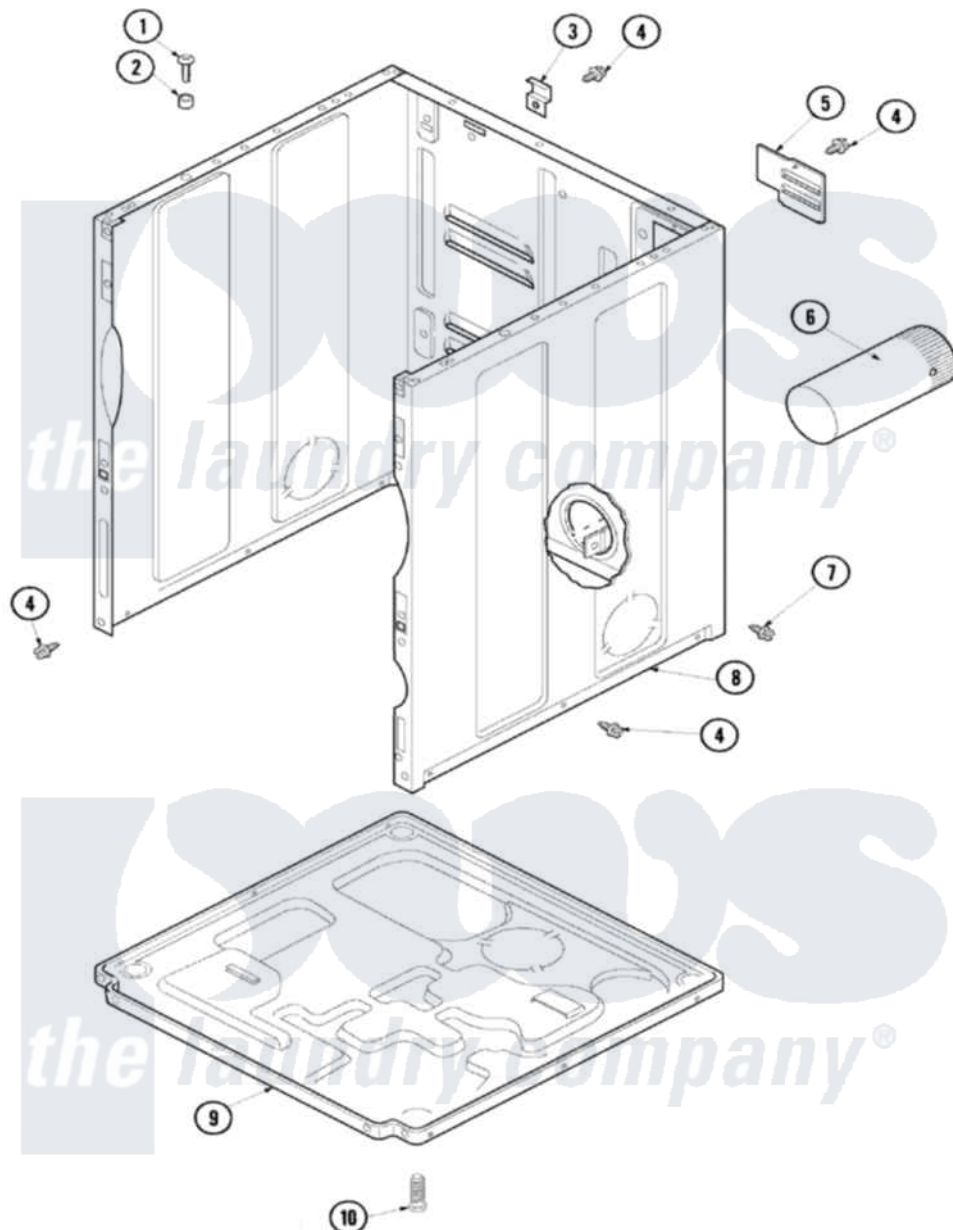

Amana ALG230RAW 01 - CABINET & BASE

Amana [Residential Amana ALG230RAW Dryer Parts](#) Parts Diagram 01 - CABINET & BASE
 Click on the part number to view part

Item	Original Part Number	Replaced By	Status	Part Description
1	32671	Y014874		Screw, Idler Arm And Sleeve
2	505187			Locator, Panel
3	500003			Hinge, Top
4	503661	27001200		Screw
5	500114	510903		Plate Access Panel
6	505518			Duct, Exhaust
7	503688			Screw, 10B-16 X .34 I
8	40076402WP	37001284		Cabinet As Pack
9	500070			Base, Dryer
10	Y500101			Leg, Leveling