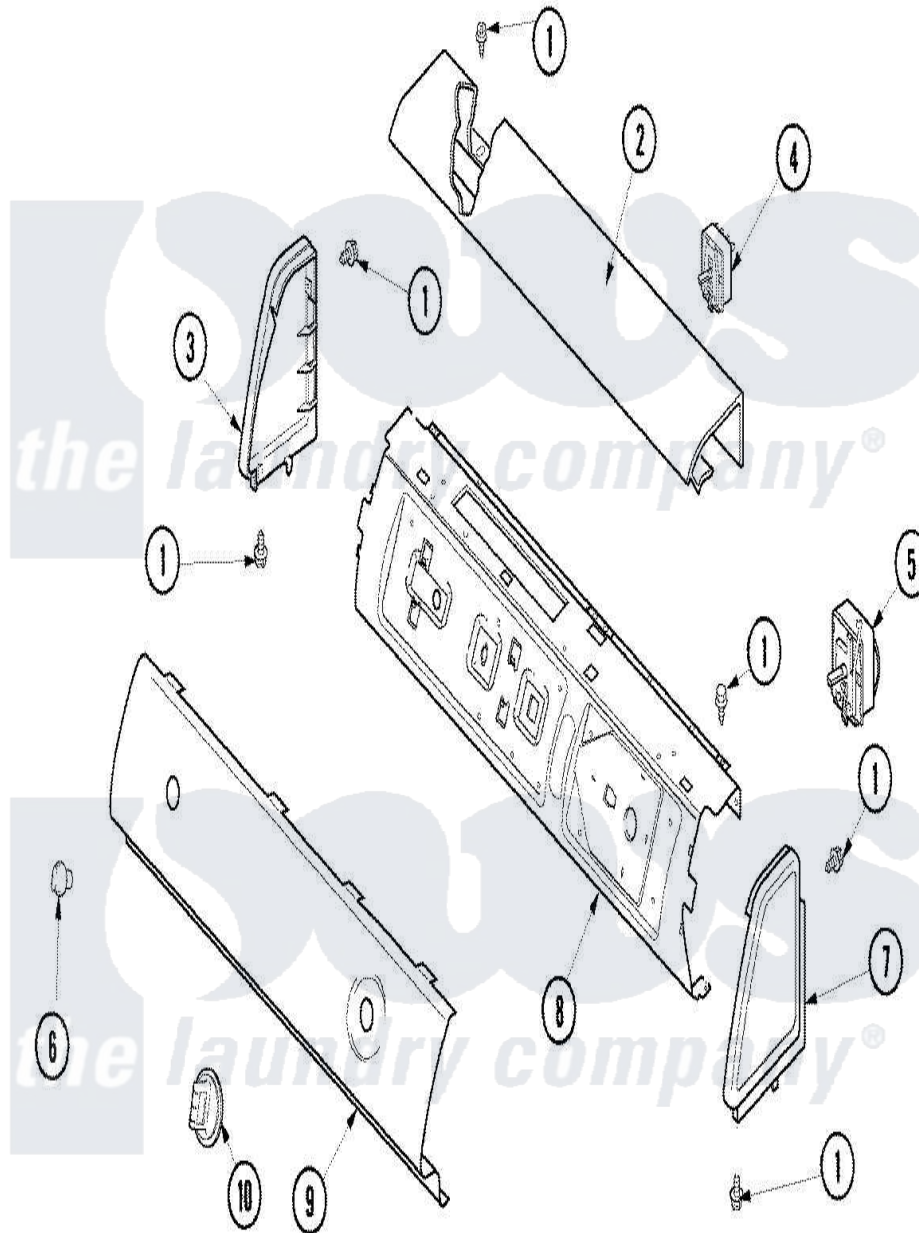

Amana ALG230RAW 02 - CONTROL PANEL

Amana Residential Amana ALG230RAW Dryer Parts Parts Diagram 02 - CONTROL PANEL
 Click on the part number to view part

Item	Original Part Number	Replaced By	Status	Part Description
1	501086	90767		Screw, 8A X 3/8 HeX Washer Head Tapping
2	503674W			Cover, Top
3	40012702W			Endcap
"	501086	90767		Screw, 8A X 3/8 HeX Washer Head Tapping
4	40084101			Switch, Fab Sel-3 Position
5	37001019			Timer
"	40112501	R0000408		Kit-Dryer
6	40013402W	37001065		Knob- Sele
7	40012701W		Not Available	ENDCAP (RT-WHT)
"	501086	90767		Screw, 8A X 3/8 HeX Washer Head Tapping
8	40039610			Panel, Support
9	40071701W			Panel, Graphic
10	40013601W	37001064		Knob- Time