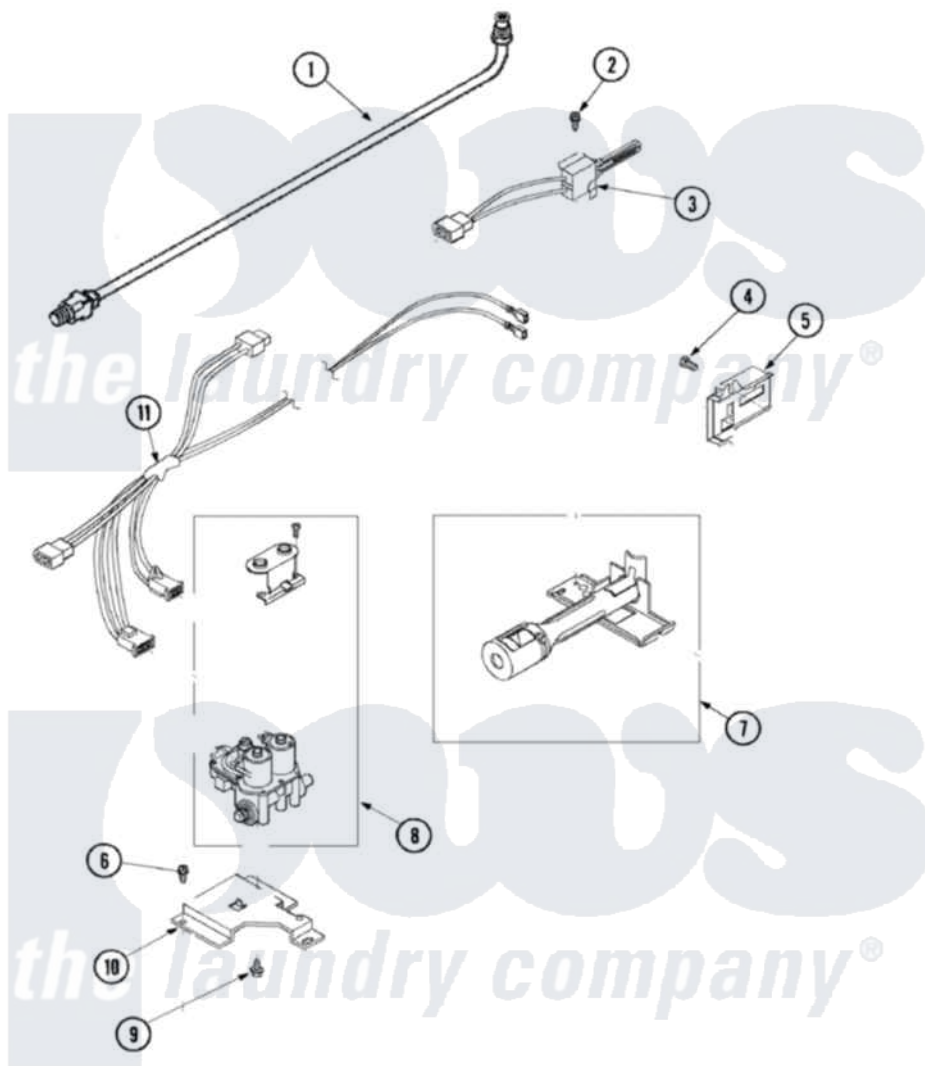

Amana ALG230RAW 05 - GAS VALVE & IGNITER

Amana [Residential Amana ALG230RAW Dryer Parts](#) Parts Diagram 05 - GAS VALVE & IGNITER
 Click on the part number to view part

Item	Original Part Number	Replaced By	Status	Part Description
1	37001001	37001127		Valve And Pipe Assembly
2	51782		Not Available	SCREW, 6B-20X5/16
3	40069801P	37001308		Ignitor
4	23222	3177991		Screw
5	Y56231	338906		Radiant, Sensor
6	503688			Screw, 10B-16 X .34 I
7	Y56234	37001304		Burner Ign
8	37001002			Assembly, Gas Valve
"	12001349	279834		Coil-Valve
9	56124	3370225		Screw
10	500821			Bracket, Mounting-Gas
11	37001007			Harness, Wire