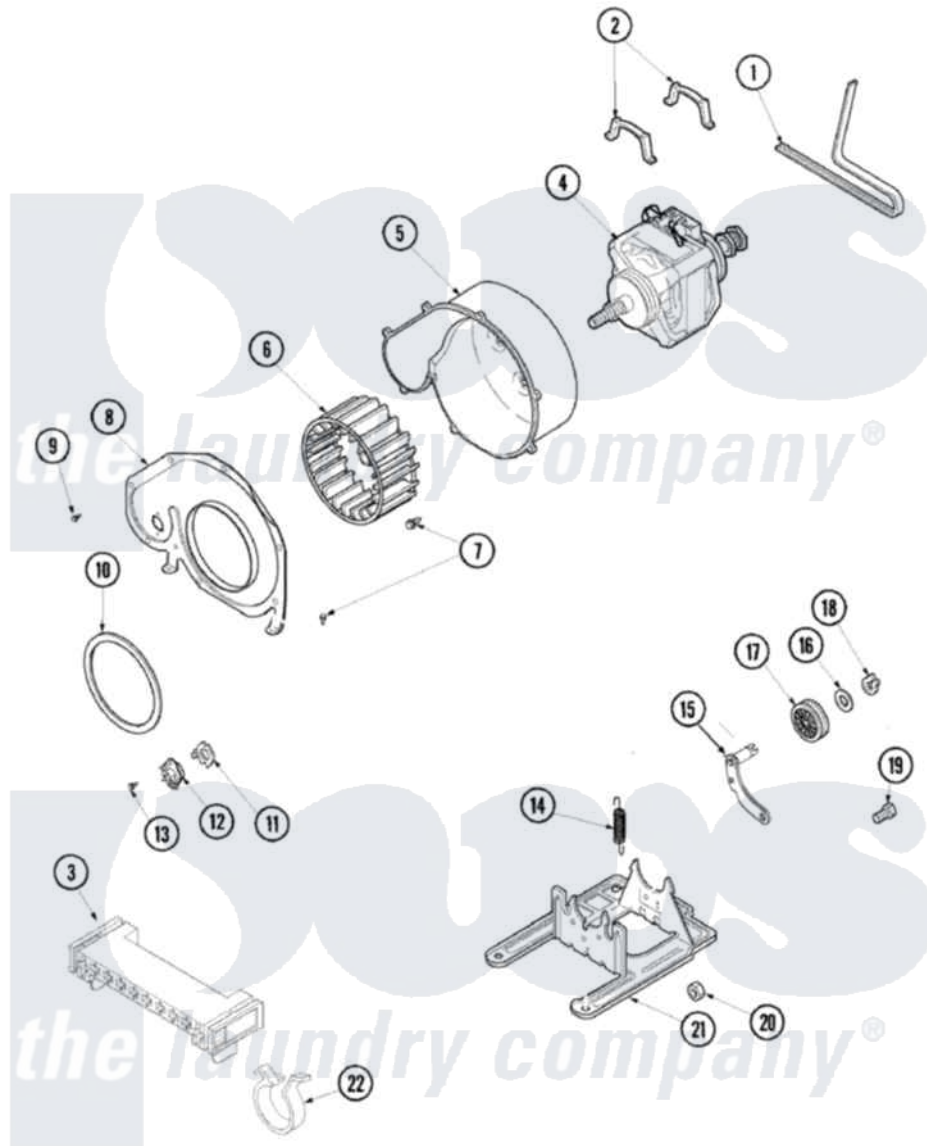

Amana ALG230RAW 06 - MOTOR & FAN ASSEMBLY

Amana Residential Amana ALG230RAW Dryer Parts Parts Diagram 06 - MOTOR & FAN ASSEMBLY
 Click on the part number to view part

Item	Original Part Number	Replaced By	Status	Part Description
1	40111201			Belt, Cylinder
2	Y58047	660658		Clamp, Motor Mounting 343481 685441
3	500338			Housing-10 Position
4	40099801	2200376		Motor
"	2200376			Motor
5	56020			Housing, Blower
6	56000	510139P		Assembly Blower Fan Package
7	503661	27001200		Screw
8	500078	511969P		Kit Blower Housing And Cover
9	31260			Screw, No.8 X 3/8 Ind H
10	40090001	37001119		Seal, Blower Housing
11	61623			Thermostat, Heater-BR
12	503979			Thermostat
13	31260			Screw, No.8 X 3/8 Ind H
14	56076			Spring, Idler

15	40113501	37001144	Assembly- Idler
16	52549		Washer, 501 ID X3/4 Odx
17	Y54414		Assembly, Wheel And Bearing
18	23748		Ring, Retaining
19	500824		Screw, 1/4-20 Unc Hex
20	52566	27001225	Nut, Jam Mid Lock 1/4-20
21	503613		Mount, Motor
22	504034		Clip, Wire