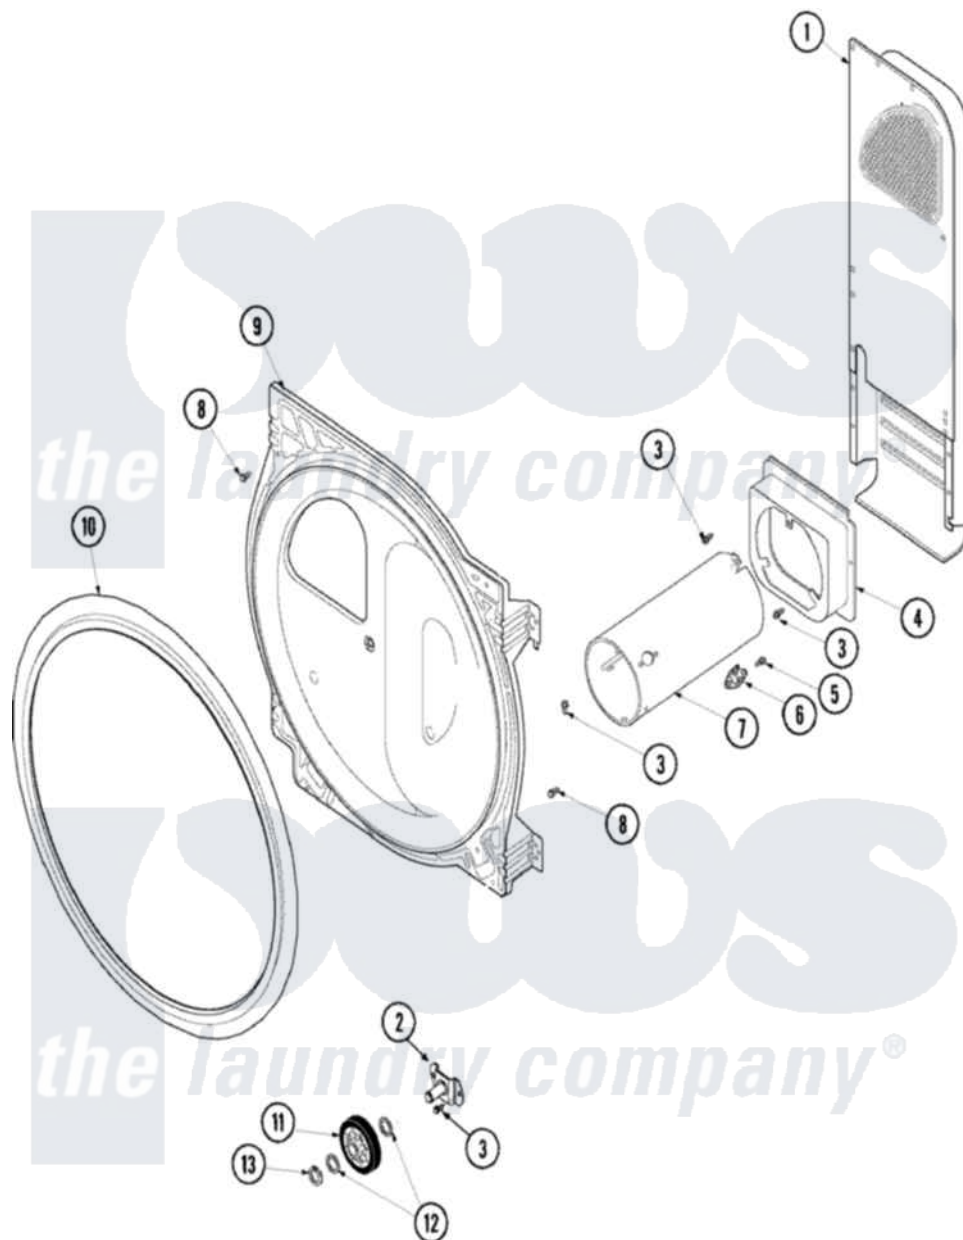

Amana ALG230RAW 07 - REAR BULKHEAD, ROLLER & AIR DUCT (GAS)

Amana [Residential Amana ALG230RAW Dryer Parts](#) Parts Diagram 07 - REAR BULKHEAD, ROLLER & AIR DUCT (GAS)

[Click on the part number to view part](#)

Item	Original Part Number	Replaced By	Status	Part Description
1	503605			Assembly, Heater Duct
2	40113601			Assembly, Roller Brkt
3	503688			Screw, 10B-16 X .34 I
4	500122	510101		Shroud Heat Duct
5	51782		Not Available	SCREW, 6B-20X5/16
6	40113801			Fuse, Thermal
"	Y61886			Thermostat, Limit-Blk
7	Y61888	37001303		Duct- Comb
8	503661	27001200		Screw
9	502614WP			Bulkhead, Rear
10	501801	37001132		Seal, Cylinder
11	500214	37001042		Assembly, Cylinder Roller
12	52549			Washer, 501 ID X3/4 Odx
13	23748			Ring, Retaining