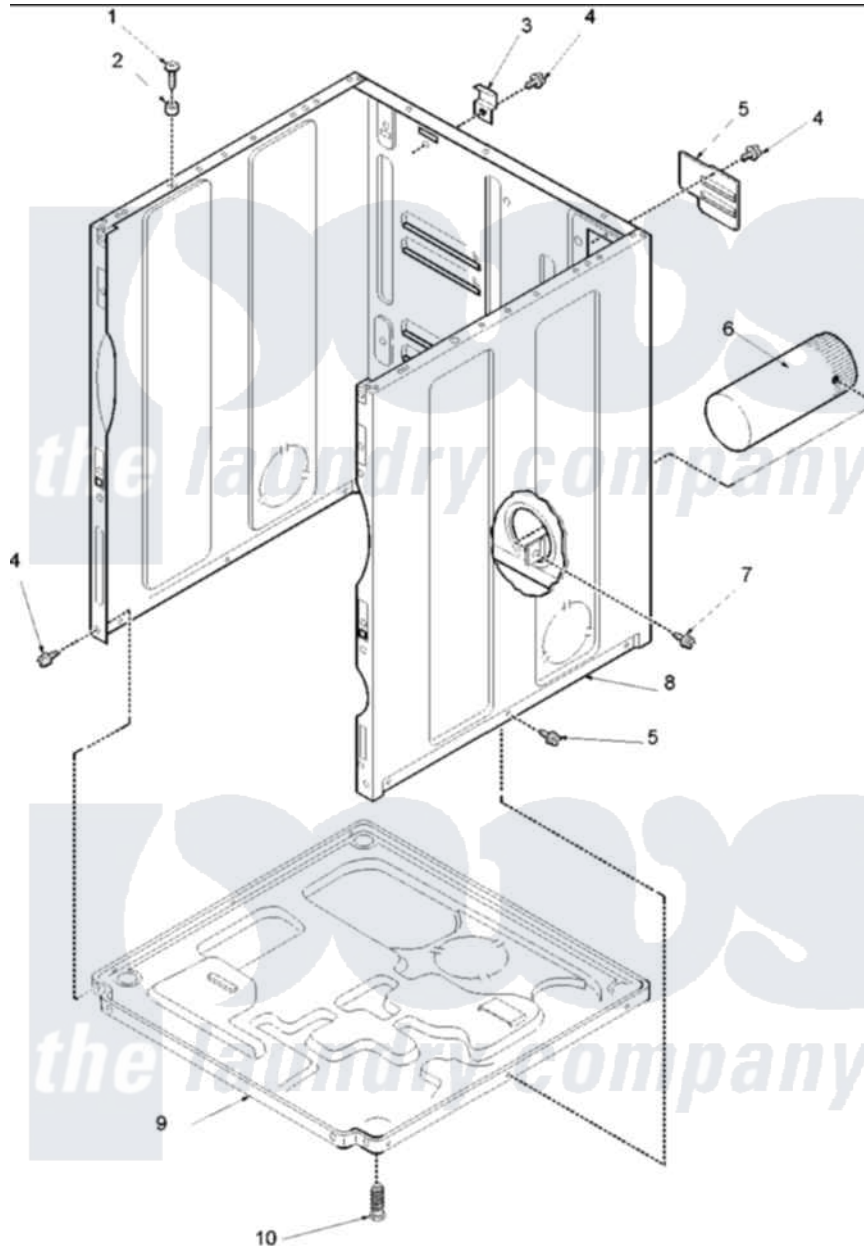

Amana ALG230RAW (BOM: PALG230RAW) 01 - CABINET AND BASE

Amana Residential Amana ALG230RAW (BOM: PALG230RAW) Dryer Parts Parts Diagram 01 - CABINET AND BASE
 Click on the part number to view part

Item	Original Part Number	Replaced By	Status	Part Description
1	32671	Y014874		Screw, Idler Arm And Sleeve
2	505187			Locator, Panel
3	500003			Hinge, Top
5	500114	510903		Plate Access Panel
6	505518			Duct, Exhaust
8	40076402W	37001284		Cabinet As Pack
9	500070			Base, Dryer
10	Y500101			Leg, Leveling
NI	38384			Relief, Strain
"	502014P			Assembly, Power Cord