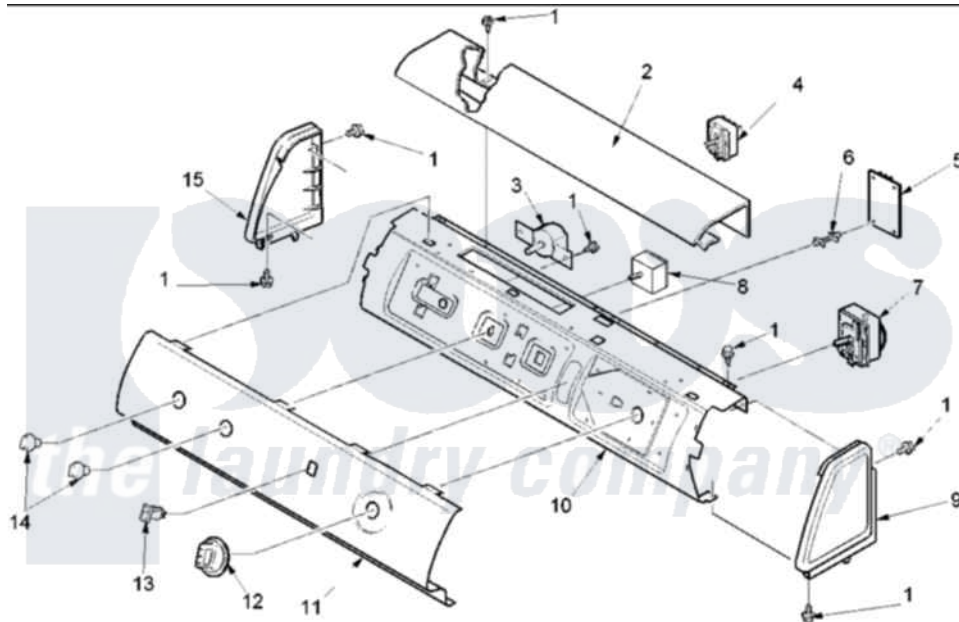

# Amana ALG230RAW (BOM: PALG230RAW) 02 - CONTROL PANEL

Amana Residential Amana ALG230RAW (BOM: PALG230RAW) Dryer Parts Parts Diagram 02 - CONTROL PANEL  
 Click on the part number to view part

Item	Original Part Number	Replaced By	Status	Part Description
2	<a href="#">503674W</a>			Cover, Top
4	<a href="#">40084101</a>			Switch, Fab Sel-3 Position
7	40112501	<a href="#">R0000408</a>		Kit-Dryer
9	40012701W		Not Available	ENDCAP (RT-WHT)
"	501086	<a href="#">90767</a>		Screw, 8A X 3/8 HeX Washer Head Tapping
10	<a href="#">40039610</a>			Panel, Support
11	<a href="#">40071701W</a>			Panel, Graphic
12	40013601W	<a href="#">37001064</a>		Knob- Time
14	40013402W	<a href="#">37001065</a>		Knob- Sele
15	<a href="#">40012702W</a>			Endcap
"	501086	<a href="#">90767</a>		Screw, 8A X 3/8 HeX Washer Head Tapping