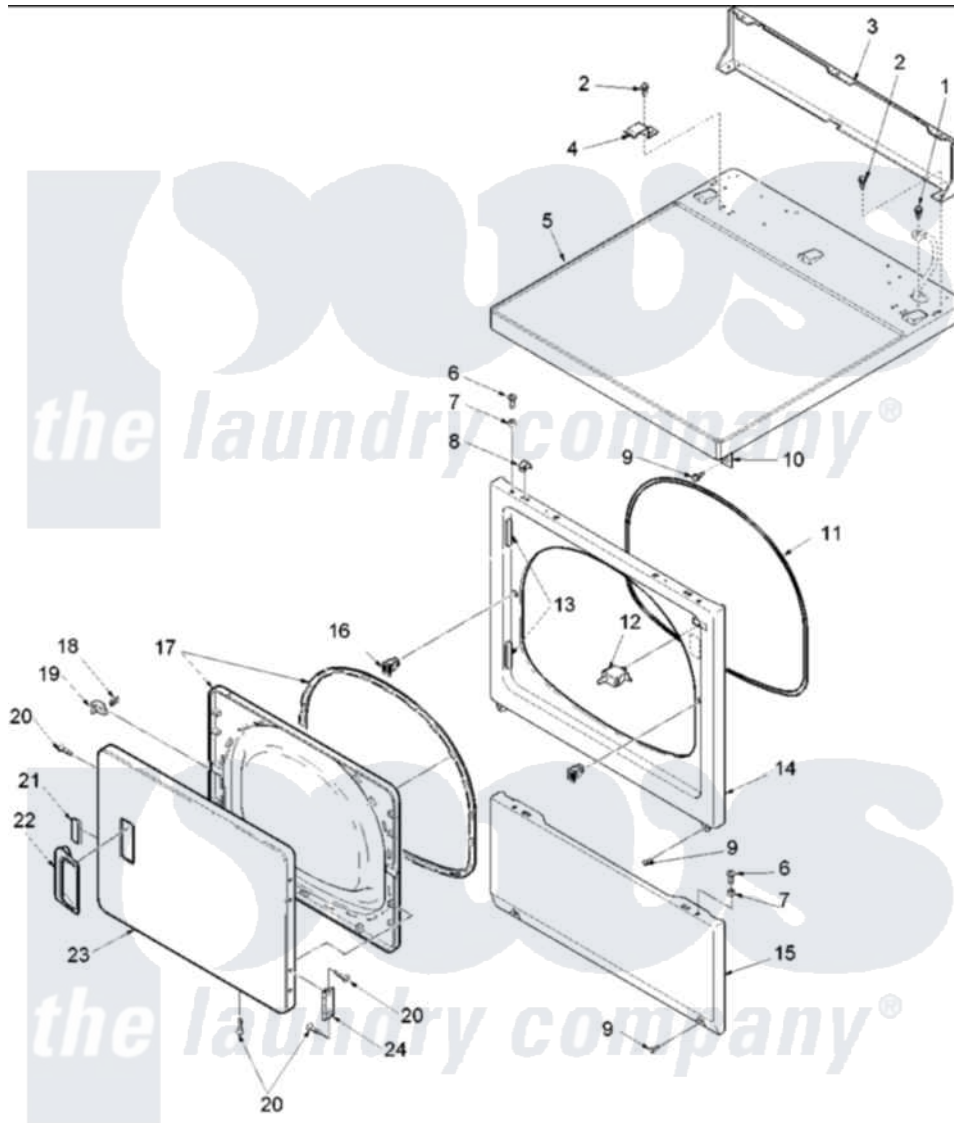

**Amana ALG230RAW (BOM: PALG230RAW) 03 - DOOR AND FRONT, ACCESS, AND TOP PANELS**

Amana Residential Amana ALG230RAW (BOM: PALG230RAW) Dryer Parts Parts Diagram 03 - DOOR AND FRONT, ACCESS, AND TOP PANELS  
 Click on the part number to view part

Item	Original Part Number	Replaced By	Status	Part Description
3	500343		Not Available	PANEL,BACK(HOME HOOD)
4	<a href="#">Y503876</a>			Clip, Hold Down
5	40070301W	<a href="#">37001027</a>		Panel, Top
6	32671	<a href="#">Y014874</a>		Screw, Idler Arm And Sleeve
7	<a href="#">505187</a>			Locator, Panel
8	56080	<a href="#">22001650</a>		Fastener, Spring
10	500084	<a href="#">40130801</a>		Bracket, Top Mount
11	504005	<a href="#">511056</a>		Seal Front Panel
12	Y504570	<a href="#">W10169313</a>		Switch-Dor
13	<a href="#">503126</a>			Plug, Hinge Hole
14	503639W	<a href="#">503656WP</a>		Panel, Front
15	40045302WP	<a href="#">40045301WP</a>		Panel, Access
16	54660	<a href="#">LA-1003</a>		Door Catch Kit
17	503643W	<a href="#">37001028</a>		Seal And Liner, Assembly
18	500039	<a href="#">510181</a>		Strike Doormetal

19	500223	<a href="#">40116201</a>	Bracket, Door Strike
21	<a href="#">505328</a>		Wedge, Door Handle
22	503646W	<a href="#">R9800012</a>	Pull, Door
23	503642WP	<a href="#">12002136</a>	Door Handle
24	<a href="#">Y503676</a>		Hinge, Door And Top