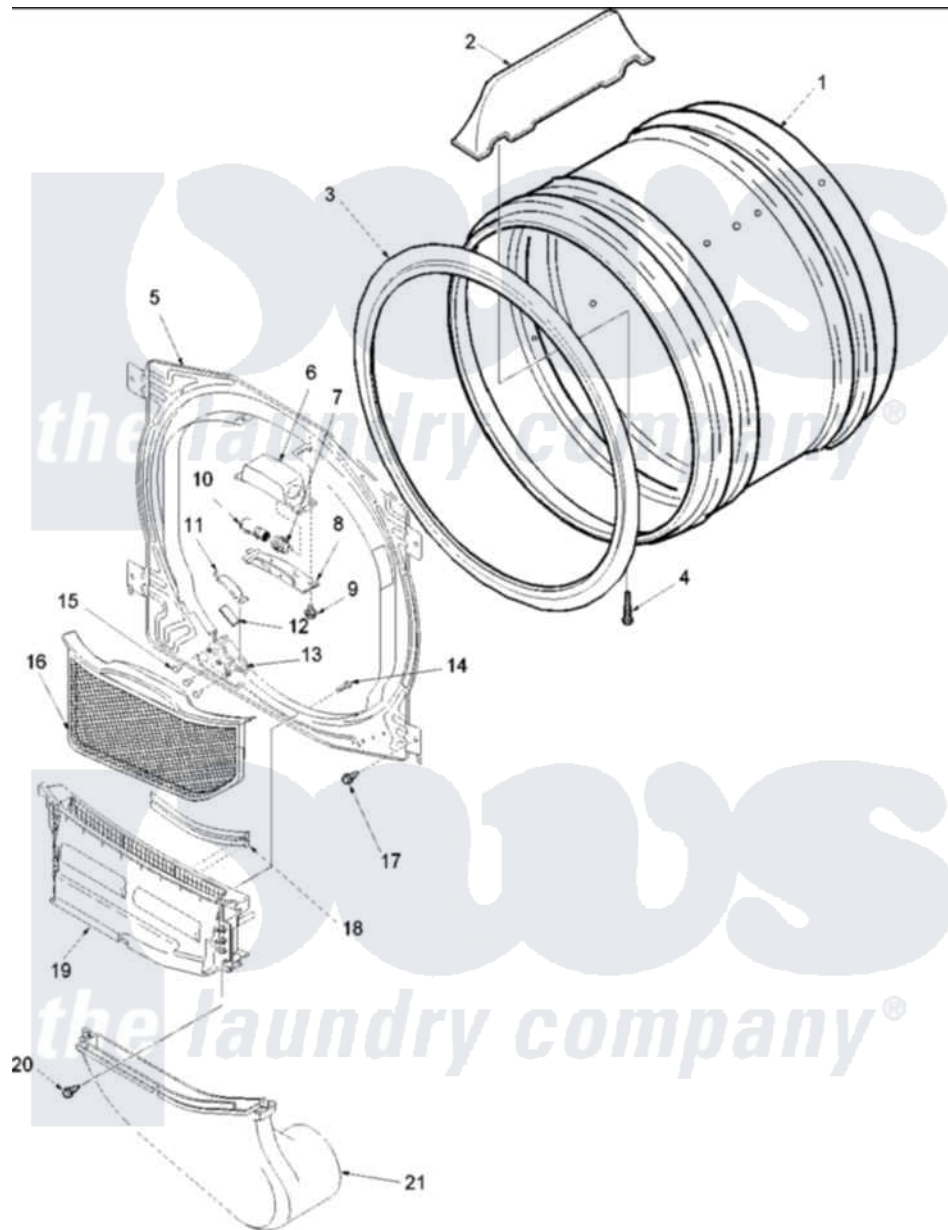

Amana ALG230RAW (BOM: PALG230RAW) 04 - FRONT BULKHEAD, AIR DUCT & DRUM

Amana Residential Amana ALG230RAW (BOM: PALG230RAW) Dryer Parts Parts Diagram 04 - FRONT BULKHEAD, AIR DUCT & DRUM
 Click on the part number to view part

Item	Original Part Number	Replaced By	Status	Part Description
1	504467WP			Cylinder Assembly
2	503703	12002559		Baffle Kit
3	501801	37001132		Seal, Cylinder
4	Y62588			Screw, 10BT-12 X 1 Tap
5	503756W			Assembly, Blkhd Front CO
12	500092	510189		Pad Felt
13	37001036			Bracket, Cylinder Glide
15	37001031	3370225		Screw
16	Y503627	37001142		Filter, Lint
19	505528	37001141		Air Duct Assembly
21	Y503626	37001141		Air Duct Assembly