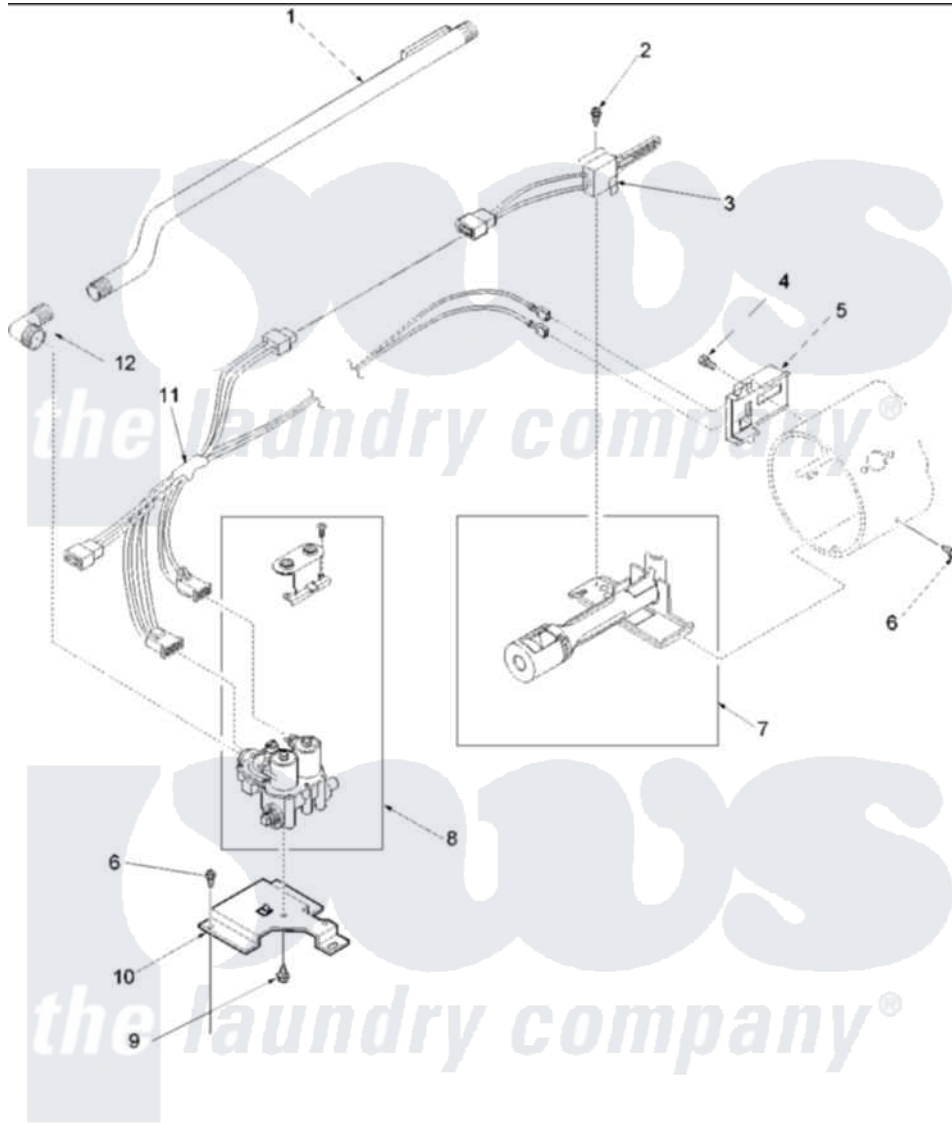

**Amana ALG230RAW (BOM: PALG230RAW) 05 - GAS VALVE, IGNITER & GAS CONVERSION KIT**

Amana [Residential Amana ALG230RAW \(BOM: PALG230RAW\) Dryer Parts](#) Parts Diagram 05 - GAS VALVE, IGNITER & GAS CONVERSION KIT  
 Click on the part number to view part

Item	Original Part Number	Replaced By	Status	Part Description
1	40050201	<a href="#">510204</a>		Pipe
2	51782		Not Available	SCREW, 6B-20X5/16
3	40069801	<a href="#">37001308</a>		Ignitor
4	23222	<a href="#">3177991</a>		Screw
5	Y56231	<a href="#">338906</a>		Radiant, Sensor
6	<a href="#">503688</a>			Screw, 10B-16 X .34 I
7	Y56234	<a href="#">37001304</a>		Burner Ign
8	<a href="#">Y504091</a>			Assembly, Valve-Gas-Single
9	56124	<a href="#">3370225</a>		Screw
10	<a href="#">500821</a>			Bracket, Mounting-Gas
11	40098501	<a href="#">37001007</a>		Harness, Wire
12	<a href="#">40049801</a>			Elbow, Brass