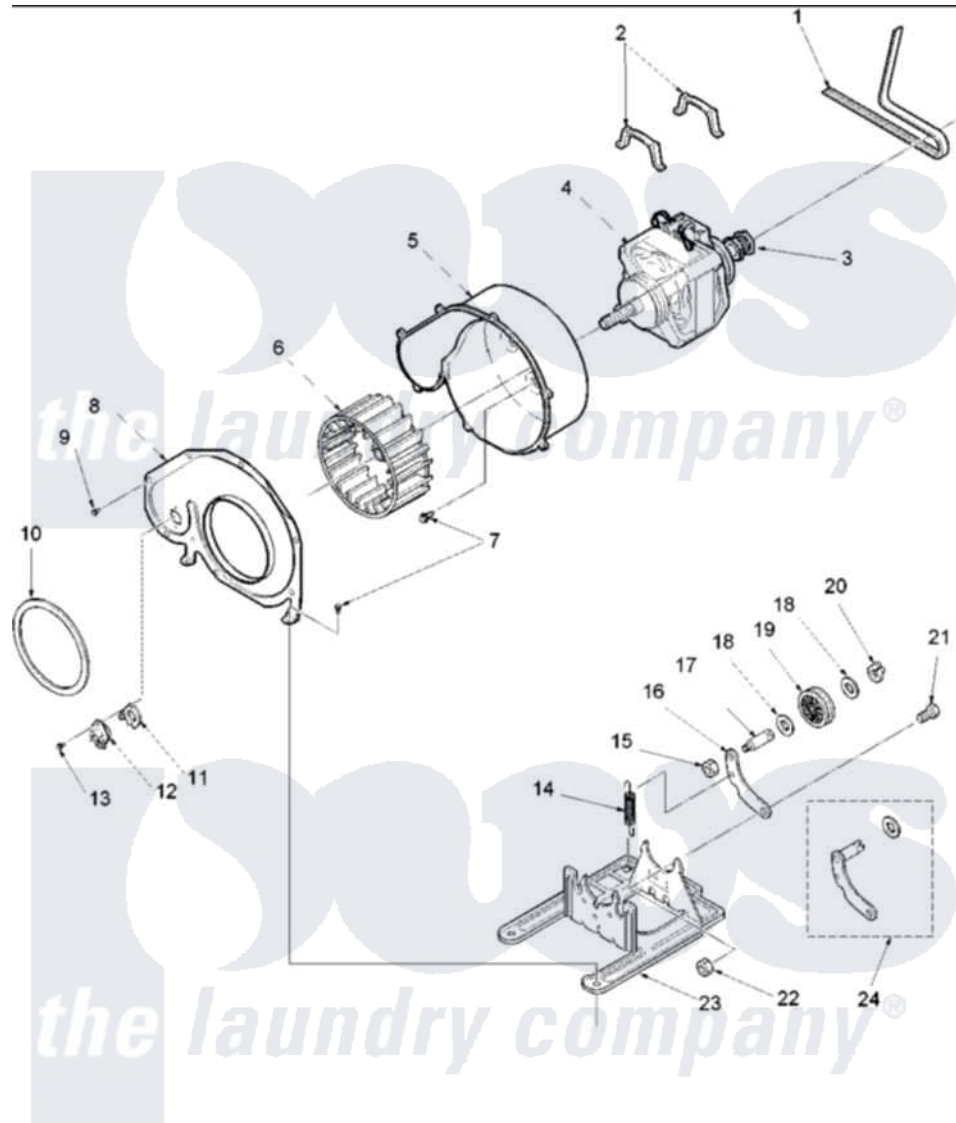

Amana ALG230RAW (BOM: PALG230RAW) 07 - MOTOR AND FAN ASSEMBLIES

Amana Residential Amana ALG230RAW (BOM: PALG230RAW) Dryer Parts Parts Diagram 07 - MOTOR AND FAN ASSEMBLIES

Click on the part number to view part

Item	Original Part Number	Replaced By	Status	Part Description
1	40111201			Belt, Cylinder
2	Y58047	660658		Clamp, Motor Mounting 343481 685441
3	40048501	2200376		Motor
4	40099801	2200376		Motor
5	56020			Housing, Blower
6	56000	510139P		Assembly Blower Fan Package
8	500078	511969P		Kit Blower Housing And Cover
9	31260			Screw, No.8 X 3/8 Ind H
10	40090001	37001119		Seal, Blower Housing
11	61623			Thermostat, Heater-BR
12	503979			Thermostat
13	Y33561	489464		Screw
14	56076			Spring, Idler

15	56156	358160	Nut
16	500910	37001144	Assembly- Idler
17	56461		Shaft
18	52549		Washer, 501 ID X3/4 Odx
19	Y54414		Assembly, Wheel And Bearing
20	23748		Ring, Retaining
21	500824		Screw, 1/4-20 Unc Hex
22	52566	27001225	Nut, Jam Mid Lock 1/4-20
23	503613		Mount, Motor
24	40113501	37001144	Assembly- Idler