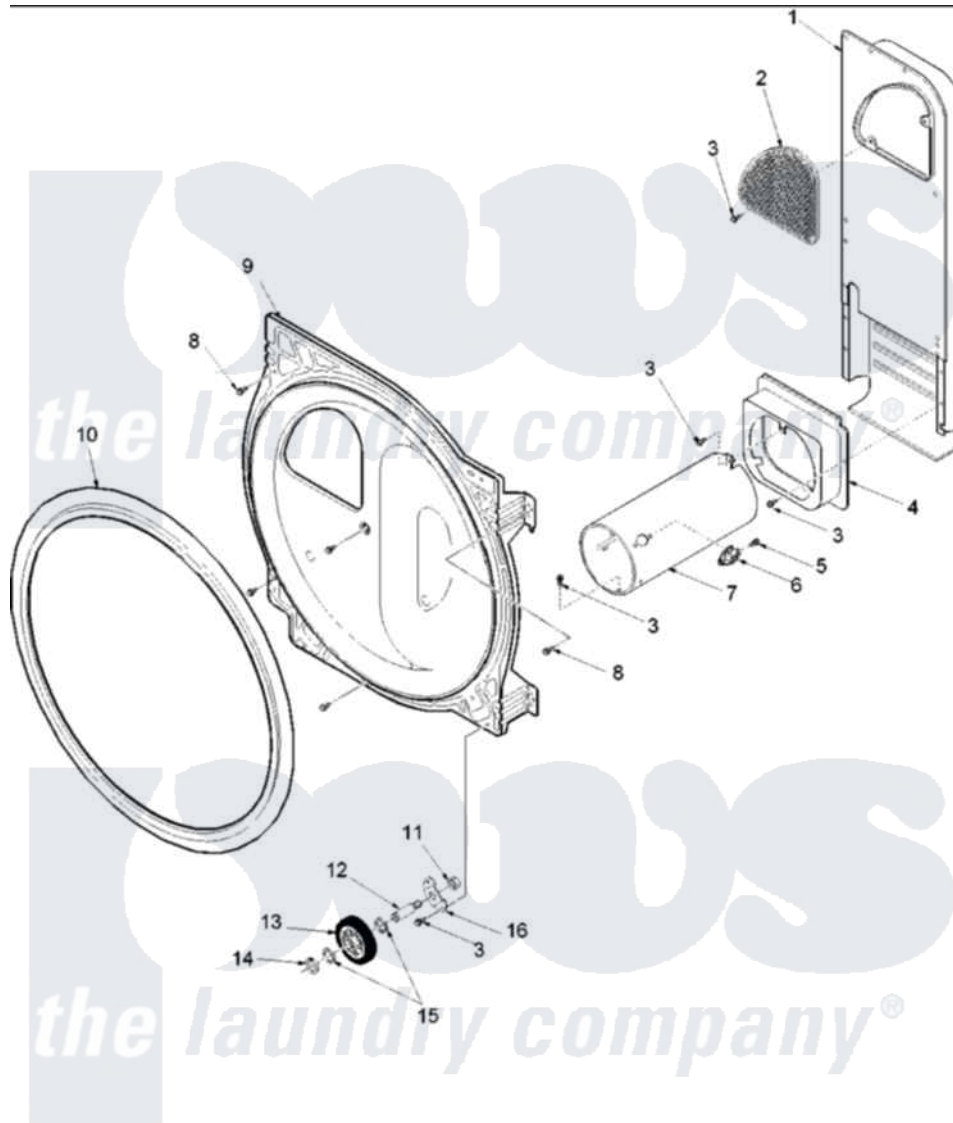

**Amana ALG230RAW (BOM: PALG230RAW) 08 - REAR BULKHEAD, ROLLERS & AIR DUCT ASSY**

Amana [Residential Amana ALG230RAW \(BOM: PALG230RAW\) Dryer Parts](#) Parts Diagram 08 - REAR BULKHEAD, ROLLERS & AIR DUCT ASSY  
 Click on the part number to view part

Item	Original Part Number	Replaced By	Status	Part Description
1	503490	<a href="#">503605</a>		Assembly, Heater Duct
2	500074	<a href="#">503605</a>		Assembly, Heater Duct
4	500122	<a href="#">510101</a>		Shroud Heat Duct
5	51782		Not Available	SCREW, 6B-20X5/16
6	<a href="#">Y61886</a>			Thermostat, Limit-Blk
7	Y61888	<a href="#">37001303</a>		Duct- Comb
9	504801WP	<a href="#">502614WP</a>		Bulkhead, Rear
10	501801	<a href="#">37001132</a>		Seal, Cylinder
11	56156	<a href="#">358160</a>		Nut
12	<a href="#">56461</a>			Shaft
13	500214	<a href="#">37001042</a>		Assembly, Cylinder Roller
14	<a href="#">23748</a>			Ring, Retaining
15	<a href="#">52549</a>			Washer, 501 ID X3/4 Odx
16	500062	<a href="#">40113601</a>		Assembly, Roller Brkt