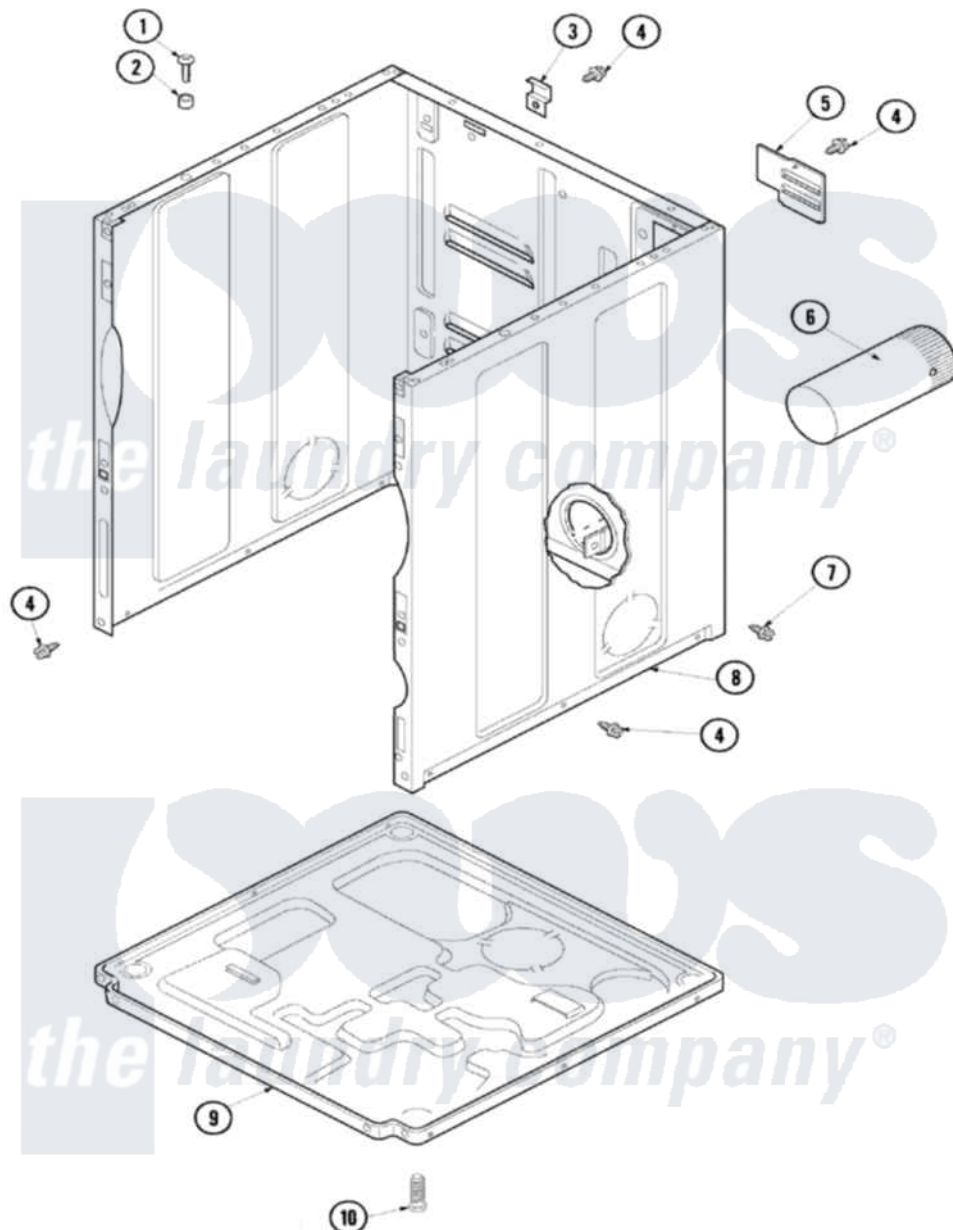

Amana ALG230RCW 01 - CABINET & BASE

Amana Residential Amana ALG230RCW Dryer Parts Parts Diagram 01 - CABINET & BASE
 Click on the part number to view part

Item	Original Part Number	Replaced By	Status	Part Description
1	32671	Y014874		Screw, Idler Arm And Sleeve
2	505187			Locator, Panel
3	500003			Hinge, Top
4	503661	27001200		Screw
5	500114	510903		Plate Access Panel
6	505518			Duct, Exhaust
7	503688			Screw, 10B-16 X .34 I
8	40076402WP	37001284		Cabinet As Pack
9	500070			Base, Dryer
10	Y500101			Leg, Leveling