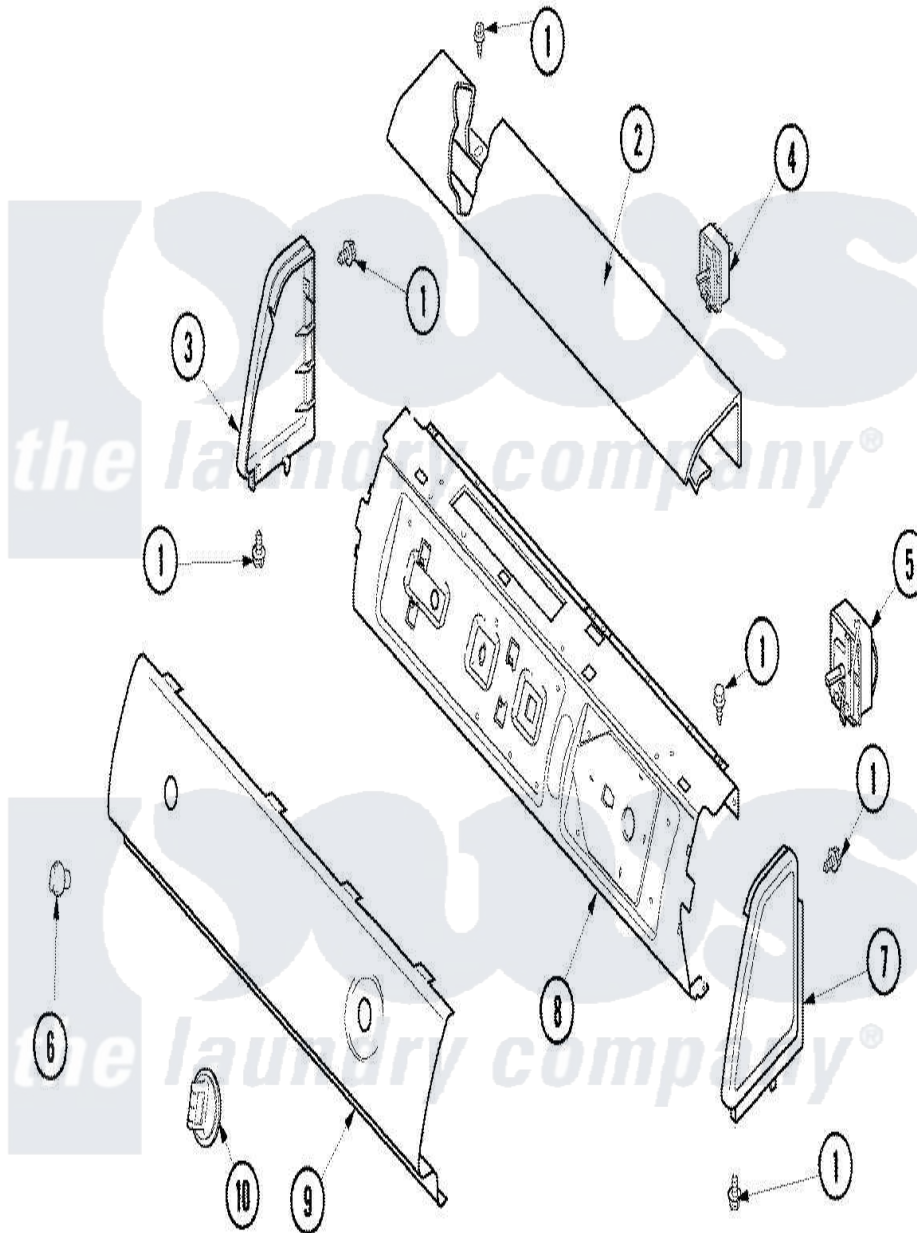

# Amana ALG230RCW 02 - CONTROL PANEL

Amana Residential Amana ALG230RCW Dryer Parts Parts Diagram 02 - CONTROL PANEL  
 Click on the part number to view part

Item	Original Part Number	Replaced By	Status	Part Description
1	501086	<a href="#">90767</a>		Screw, 8A X 3/8 HeX Washer Head Tapping
2	<a href="#">503674W</a>			Cover, Top
3	<a href="#">40012702W</a>			Endcap
"	501086	<a href="#">90767</a>		Screw, 8A X 3/8 HeX Washer Head Tapping
4	<a href="#">40084101</a>			Switch, Fab Sel-3 Position
5	<a href="#">37001019</a>			Timer
"	40112501	<a href="#">R0000408</a>		Kit-Dryer
6	40013402W	<a href="#">37001065</a>		Knob- Sele
7	40012701W		Not Available	ENDCAP (RT-WHT)
"	501086	<a href="#">90767</a>		Screw, 8A X 3/8 HeX Washer Head Tapping
8	<a href="#">40039610</a>			Panel, Support
9	<a href="#">40071701W</a>			Panel, Graphic
10	40013601W	<a href="#">37001064</a>		Knob- Time