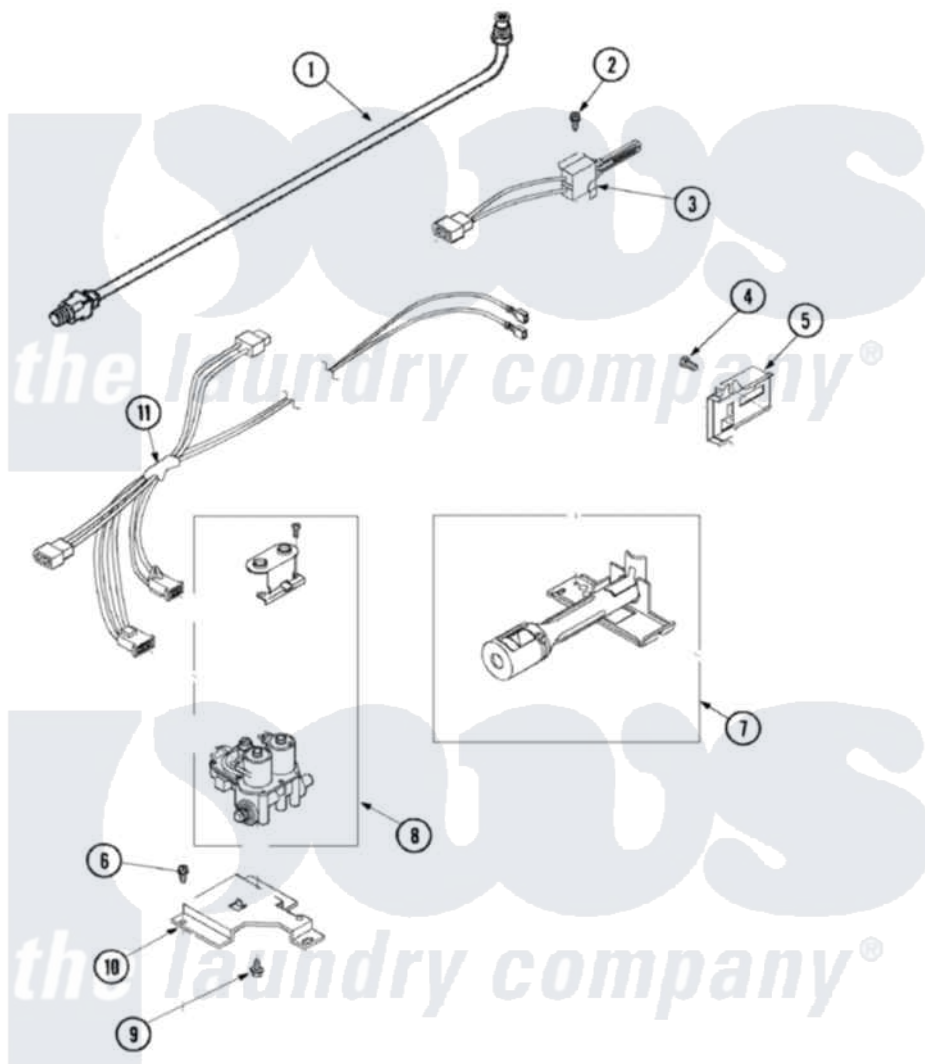

Amana ALG230RCW 05 - GAS VALVE & IGNITER

Amana Residential Amana ALG230RCW Dryer Parts Parts Diagram 05 - GAS VALVE & IGNITER
 Click on the part number to view part

Item	Original Part Number	Replaced By	Status	Part Description
1	37001001	37001127		Valve And Pipe Assembly
2	51782		Not Available	SCREW, 6B-20X5/16
3	40069801P	37001308		Ignitor
4	23222	3177991		Screw
5	Y56231	338906		Radiant, Sensor
6	503688			Screw, 10B-16 X .34 I
7	Y56234	37001304		Burner Ign
8	37001002			Assembly, Gas Valve
"	12001349	279834		Coil-Valve
9	56124	3370225		Screw
10	500821			Bracket, Mounting-Gas
11	37001007			Harness, Wire