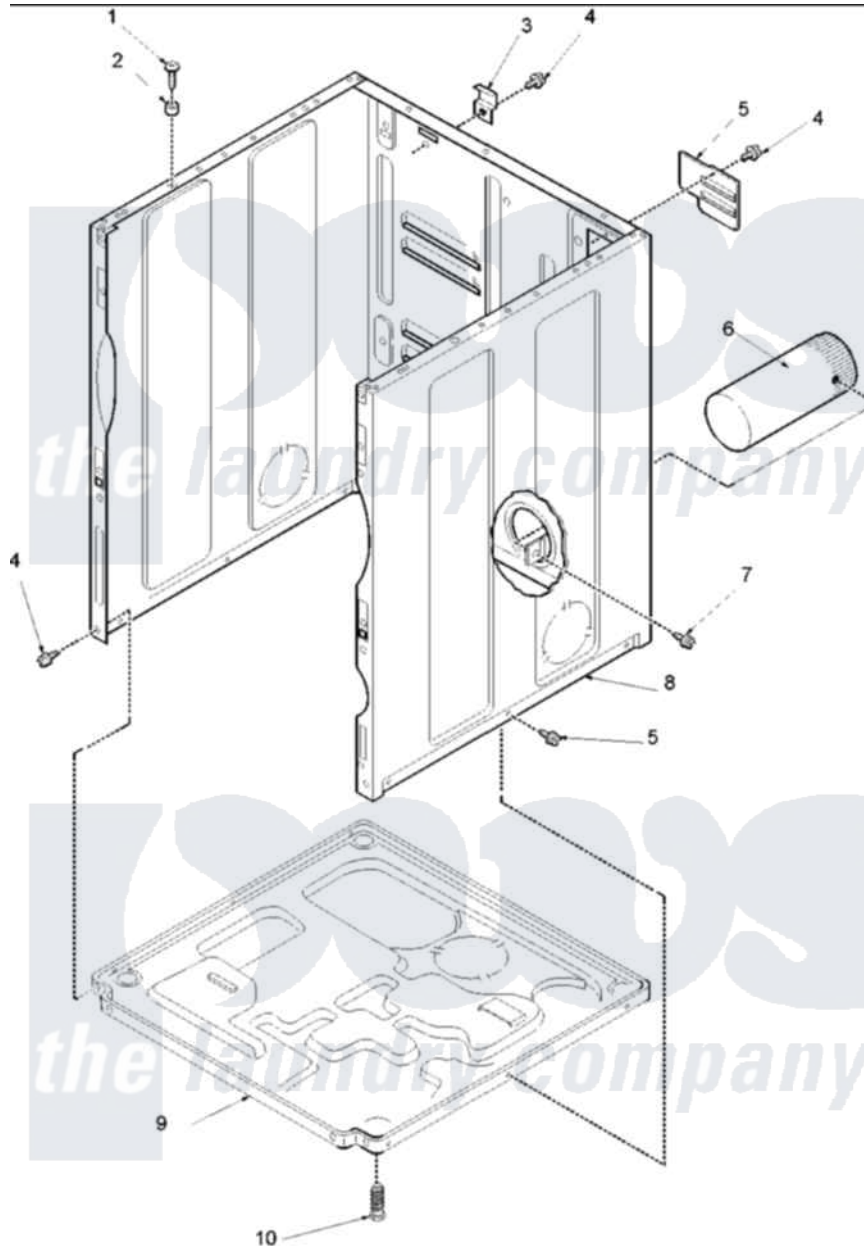

# Amana ALG230RCW (BOM: PALG230RCW) 01 - CABINET AND BASE

Amana Residential Amana ALG230RCW (BOM: PALG230RCW) Dryer Parts Parts Diagram 01 - CABINET AND BASE  
 Click on the part number to view part

Item	Original Part Number	Replaced By	Status	Part Description
1	32671	<a href="#">Y014874</a>		Screw, Idler Arm And Sleeve
2	<a href="#">505187</a>			Locator, Panel
3	<a href="#">500003</a>			Hinge, Top
5	500114	<a href="#">510903</a>		Plate Access Panel
6	<a href="#">505518</a>			Duct, Exhaust
8	40076402W	<a href="#">37001284</a>		Cabinet As Pack
9	<a href="#">500070</a>			Base, Dryer
10	<a href="#">Y500101</a>			Leg, Leveling
NI	<a href="#">38384</a>			Relief, Strain
"	<a href="#">502014P</a>			Assembly, Power Cord