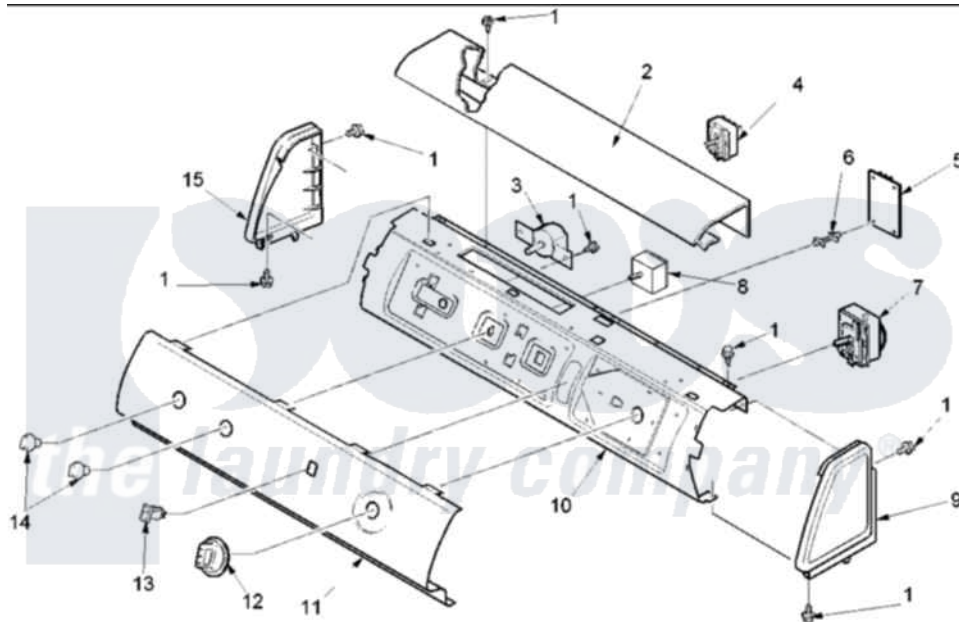

Amana ALG230RCW (BOM: PALG230RCW) 02 - CONTROL PANEL

Amana Residential Amana ALG230RCW (BOM: PALG230RCW) Dryer Parts Parts Diagram 02 - CONTROL PANEL
 Click on the part number to view part

Item	Original Part Number	Replaced By	Status	Part Description
2	503674W			Cover, Top
4	40084101			Switch, Fab Sel-3 Position
7	40112501	R0000408		Kit-Dryer
9	40012701W		Not Available	ENDCAP (RT-WHT)
"	501086	90767		Screw, 8A X 3/8 HeX Washer Head Tapping
10	40039610			Panel, Support
11	40071701W			Panel, Graphic
12	40013601W	37001064		Knob- Time
14	40013402W	37001065		Knob- Sele
15	40012702W			Endcap
"	501086	90767		Screw, 8A X 3/8 HeX Washer Head Tapping