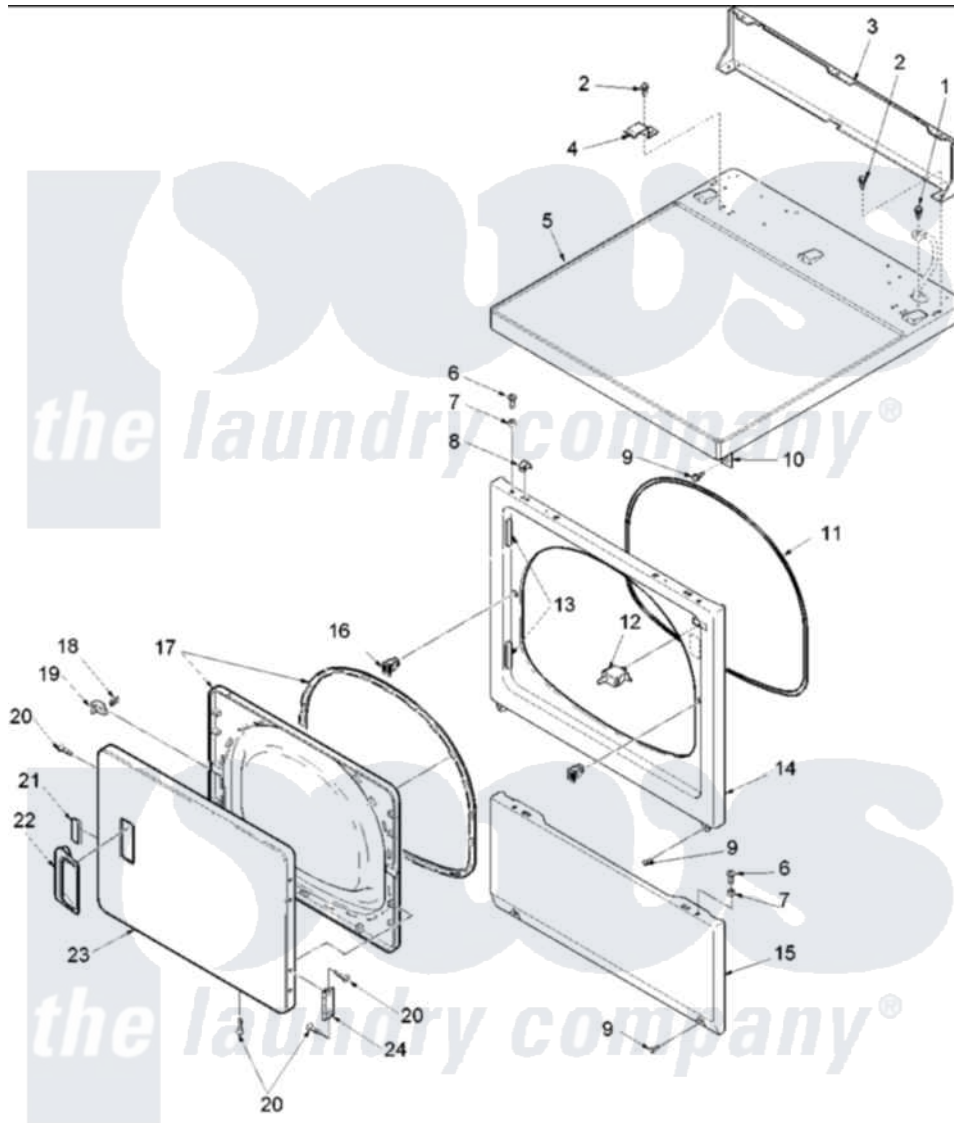

Amana ALG230RCW (BOM: PALG230RCW) 03 - DOOR AND FRONT, ACCESS, AND TOP PANELS

Amana Residential Amana ALG230RCW (BOM: PALG230RCW) Dryer Parts Parts Diagram 03 - DOOR AND FRONT, ACCESS, AND TOP PANELS
 Click on the part number to view part

| Item | Original Part Number | Replaced By | Status | Part Description |
|------|-------------------------|----------------------------|---------------|-----------------------------|
| 3 | 500343 | | Not Available | PANEL,BACK(HOME HOOD) |
| 4 | Y503876 | | | Clip, Hold Down |
| 5 | 40070301W | 37001027 | | Panel, Top |
| 6 | 32671 | Y014874 | | Screw, Idler Arm And Sleeve |
| 7 | 505187 | | | Locator, Panel |
| 8 | 56080 | 22001650 | | Fastener, Spring |
| 10 | 500084 | 40130801 | | Bracket, Top Mount |
| 11 | 504005 | 511056 | | Seal Front Panel |
| 12 | Y504570 | W10169313 | | Switch-Dor |
| 13 | 503126 | | | Plug, Hinge Hole |
| 14 | 503639W | 503656WP | | Panel, Front |
| 15 | 40045302WP | 40045301WP | | Panel, Access |
| 16 | 54660 | LA-1003 | | Door Catch Kit |
| 17 | 503643W | 37001028 | | Seal And Liner, Assembly |
| 18 | 500039 | 510181 | | Strike Doormetal |