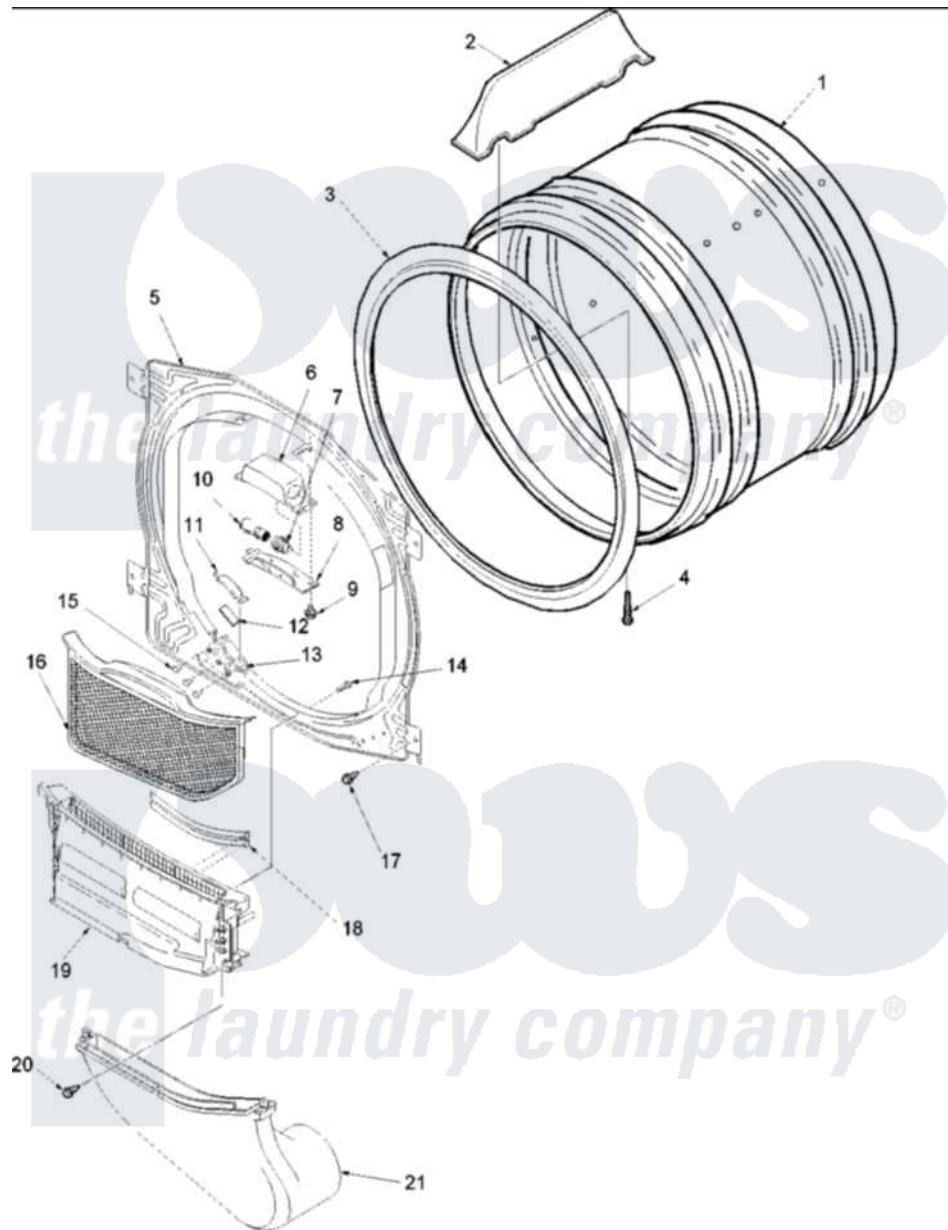

Amana ALG230RCW (BOM: PALG230RCW) 04 - FRONT BULKHEAD, AIR DUCT & DRUM

Amana Residential Amana ALG230RCW (BOM: PALG230RCW) Dryer Parts Parts Diagram 04 - FRONT BULKHEAD, AIR DUCT & DRUM
 Click on the part number to view part

Item	Original Part Number	Replaced By	Status	Part Description
1	504467WP			Cylinder Assembly
2	503703	12002559		Baffle Kit
3	501801	37001132		Seal, Cylinder
4	Y62588			Screw, 10BT-12 X 1 Tap
5	503756W			Assembly, Blkhd Front CO
12	500092	510189		Pad Felt
13	37001036			Bracket, Cylinder Glide
15	37001031	3370225		Screw
16	Y503627	37001142		Filter, Lint
19	505528	37001141		Air Duct Assembly
21	Y503626	37001141		Air Duct Assembly