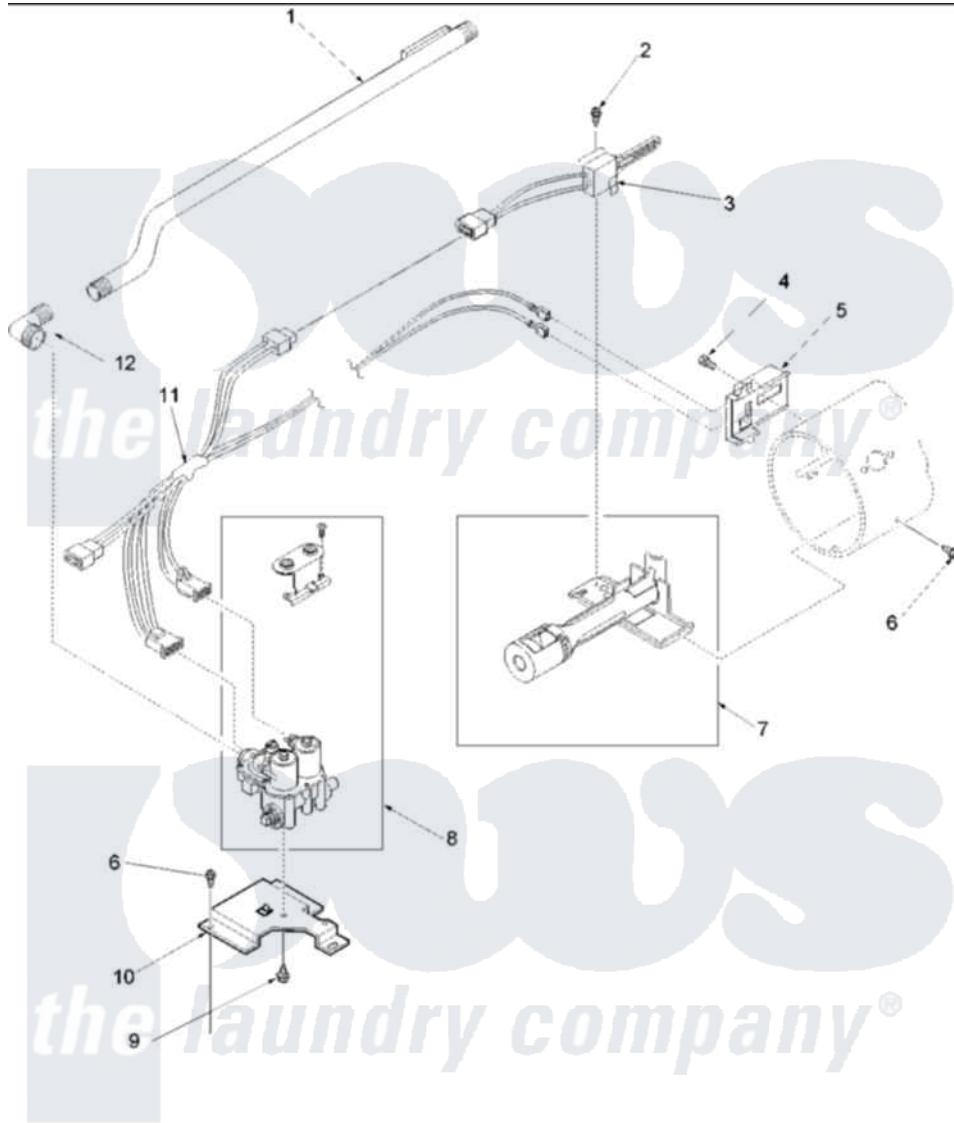

**Amana ALG230RCW (BOM: PALG230RCW) 05 - GAS VALVE, IGNITER & GAS CONVERSION KIT**

Amana [Residential Amana ALG230RCW \(BOM: PALG230RCW\) Dryer Parts](#) Parts Diagram 05 - GAS VALVE, IGNITER & GAS CONVERSION KIT  
 Click on the part number to view part

Item	Original Part Number	Replaced By	Status	Part Description
1	40050201	<a href="#">510204</a>		Pipe
2	51782		Not Available	SCREW, 6B-20X5/16
3	40069801	<a href="#">37001308</a>		Ignitor
4	23222	<a href="#">3177991</a>		Screw
5	Y56231	<a href="#">338906</a>		Radiant, Sensor
6	<a href="#">503688</a>			Screw, 10B-16 X .34 I
7	Y56234	<a href="#">37001304</a>		Burner Ign
8	<a href="#">Y504091</a>			Assembly, Valve-Gas-Single
9	56124	<a href="#">3370225</a>		Screw
10	<a href="#">500821</a>			Bracket, Mounting-Gas
11	40098501	<a href="#">37001007</a>		Harness, Wire
12	<a href="#">40049801</a>			Elbow, Brass