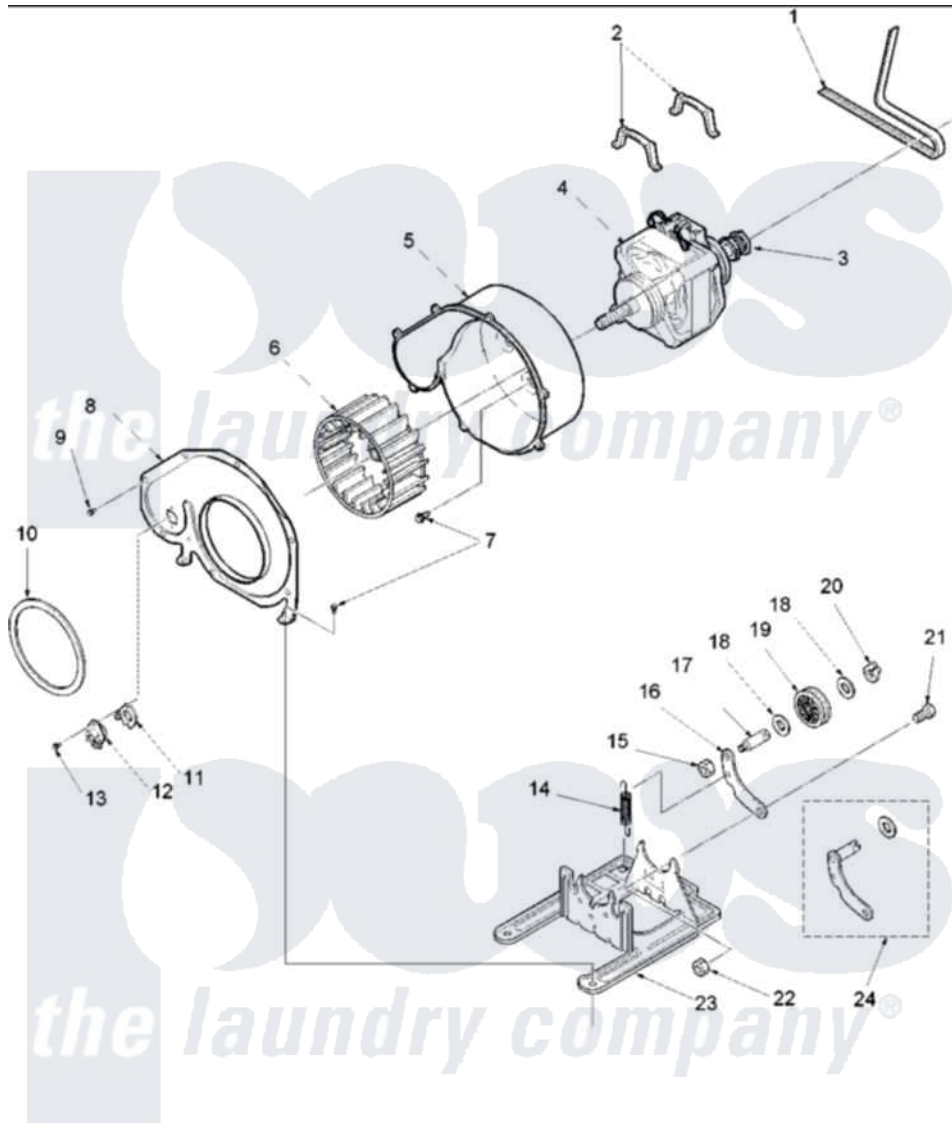

# Amana ALG230RCW (BOM: PALG230RCW) 07 - MOTOR AND FAN ASSEMBLIES

Amana Residential Amana ALG230RCW (BOM: PALG230RCW) Dryer Parts Parts Diagram 07 - MOTOR AND FAN ASSEMBLIES

Click on the part number to view part

Item	Original Part Number	Replaced By	Status	Part Description
1	<a href="#">40111201</a>			Belt, Cylinder
2	Y58047	<a href="#">660658</a>		Clamp, Motor Mounting 343481 685441
3	40048501	<a href="#">2200376</a>		Motor
4	40099801	<a href="#">2200376</a>		Motor
5	<a href="#">56020</a>			Housing, Blower
6	56000	<a href="#">510139P</a>		Assembly Blower Fan Package
8	500078	<a href="#">511969P</a>		Kit Blower Housing And Cover
9	<a href="#">31260</a>			Screw, No.8 X 3/8 Ind H
10	40090001	<a href="#">37001119</a>		Seal, Blower Housing
11	<a href="#">61623</a>			Thermostat, Heater-BR
12	<a href="#">503979</a>			Thermostat
13	Y33561	<a href="#">489464</a>		Screw
14	<a href="#">56076</a>			Spring, Idler

15	56156	<a href="#">358160</a>	Nut
16	500910	<a href="#">37001144</a>	Assembly- Idler
17	<a href="#">56461</a>		Shaft
18	<a href="#">52549</a>		Washer, 501 ID X3/4 Odx
19	<a href="#">Y54414</a>		Assembly, Wheel And Bearing
20	<a href="#">23748</a>		Ring, Retaining
21	<a href="#">500824</a>		Screw, 1/4-20 Unc Hex
22	52566	<a href="#">27001225</a>	Nut, Jam Mid Lock 1/4-20
23	<a href="#">503613</a>		Mount, Motor
24	40113501	<a href="#">37001144</a>	Assembly- Idler