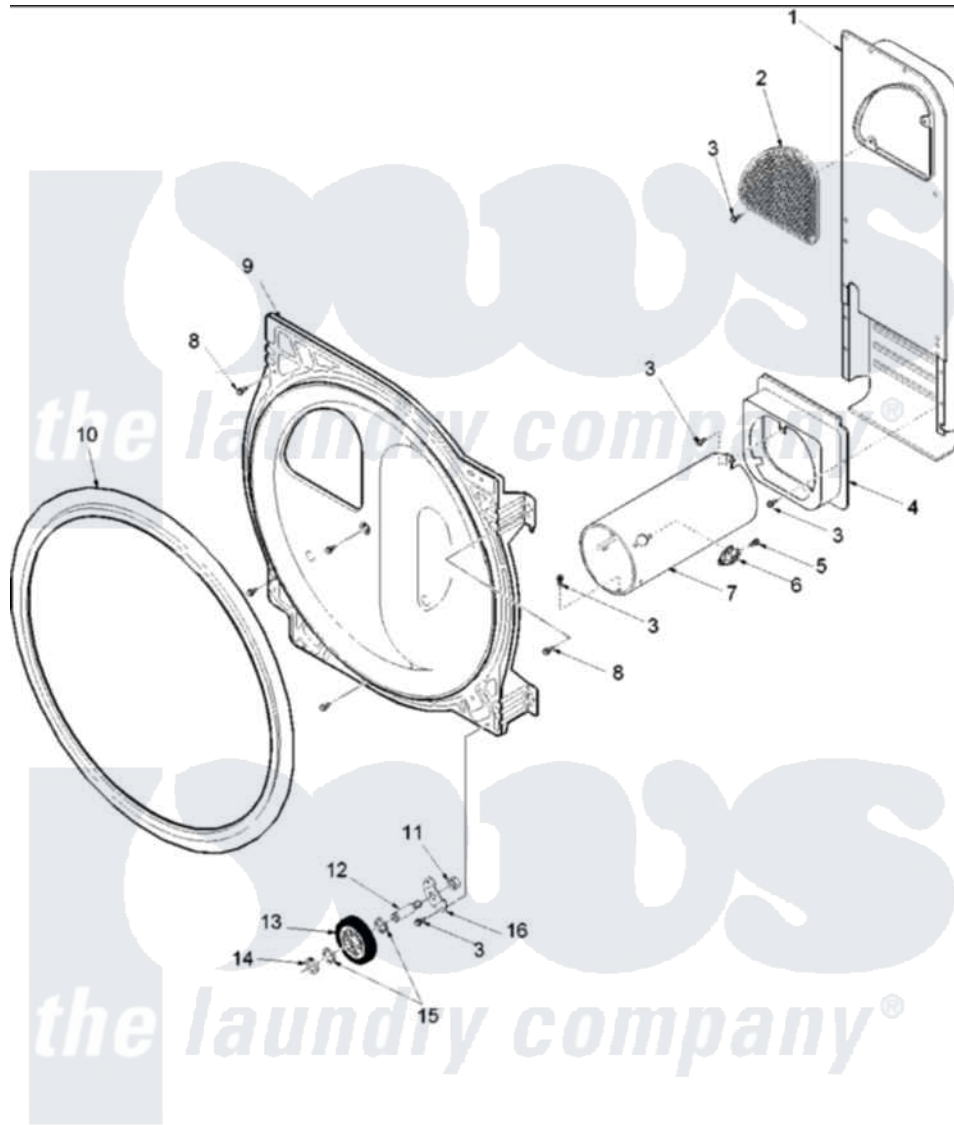

Amana ALG230RCW (BOM: PALG230RCW) 08 - REAR BULKHEAD, ROLLERS & AIR DUCT ASSY

Amana [Residential Amana ALG230RCW \(BOM: PALG230RCW\) Dryer Parts](#) Parts Diagram 08 - REAR BULKHEAD, ROLLERS & AIR DUCT ASSY
 Click on the part number to view part

Item	Original Part Number	Replaced By	Status	Part Description
1	503490	503605		Assembly, Heater Duct
2	500074	503605		Assembly, Heater Duct
4	500122	510101		Shroud Heat Duct
5	51782		Not Available	SCREW, 6B-20X5/16
6	Y61886			Thermostat, Limit-Blk
7	Y61888	37001303		Duct- Comb
9	504801WP	502614WP		Bulkhead, Rear
10	501801	37001132		Seal, Cylinder
11	56156	358160		Nut
12	56461			Shaft
13	500214	37001042		Assembly, Cylinder Roller
14	23748			Ring, Retaining
15	52549			Washer, 501 ID X3/4 Odx
16	500062	40113601		Assembly, Roller Brkt